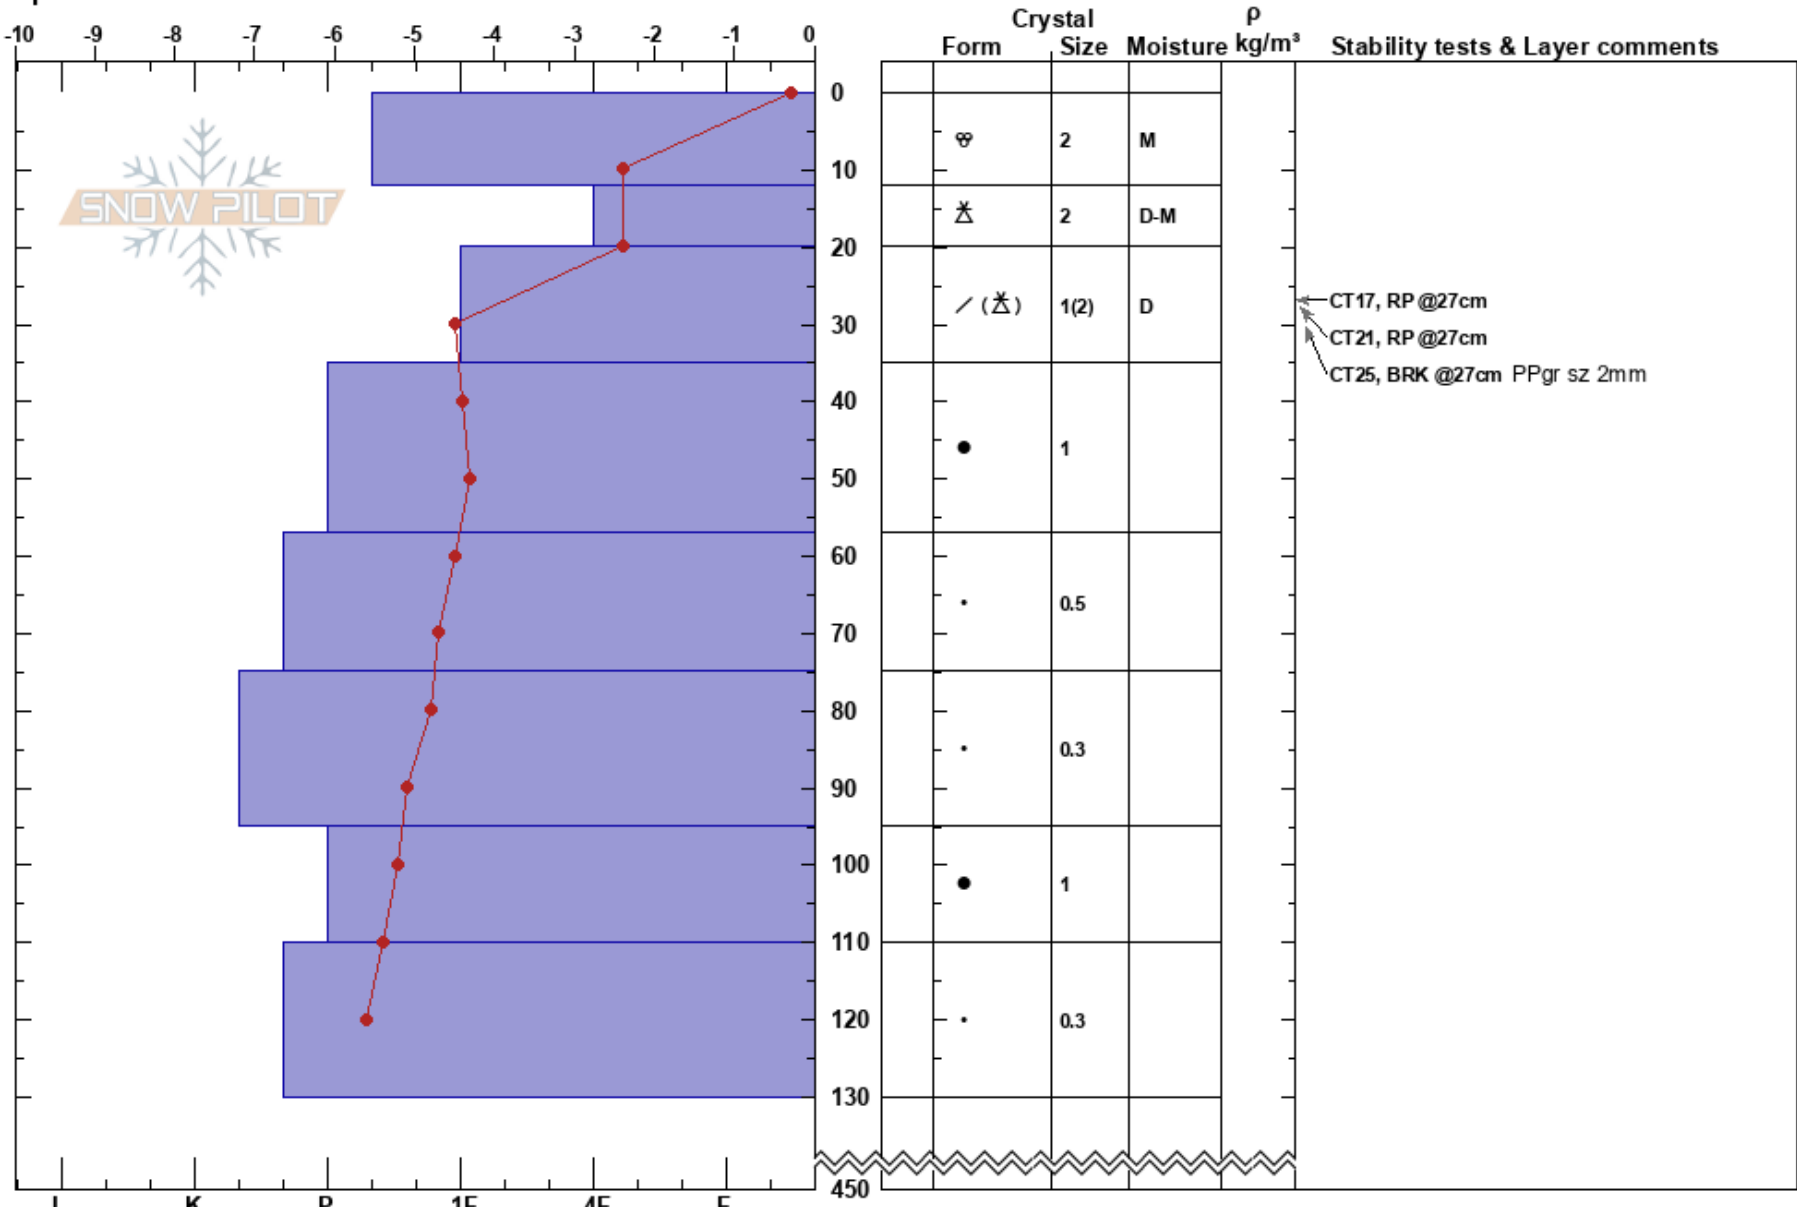

Snókur  
 Tröllaskagi  
 Iceland  
 Elevation: 500 m  
 Aspect: SW  
 Specifics:

Stefan Kreuzer  
 10/04/2024 - 15:30  
 Co-ord: 66.13678N, -18.95665W  
 Slope Angle: 32°  
 Wind Loading:

Stability:  
 Air Temperature: 5.5°C  
 Sky Cover: SCT  
 Precipitation: NO  
 Wind: Calm

HS:450  
PF:20  
PS:10  
Layer Notes:

Notes: