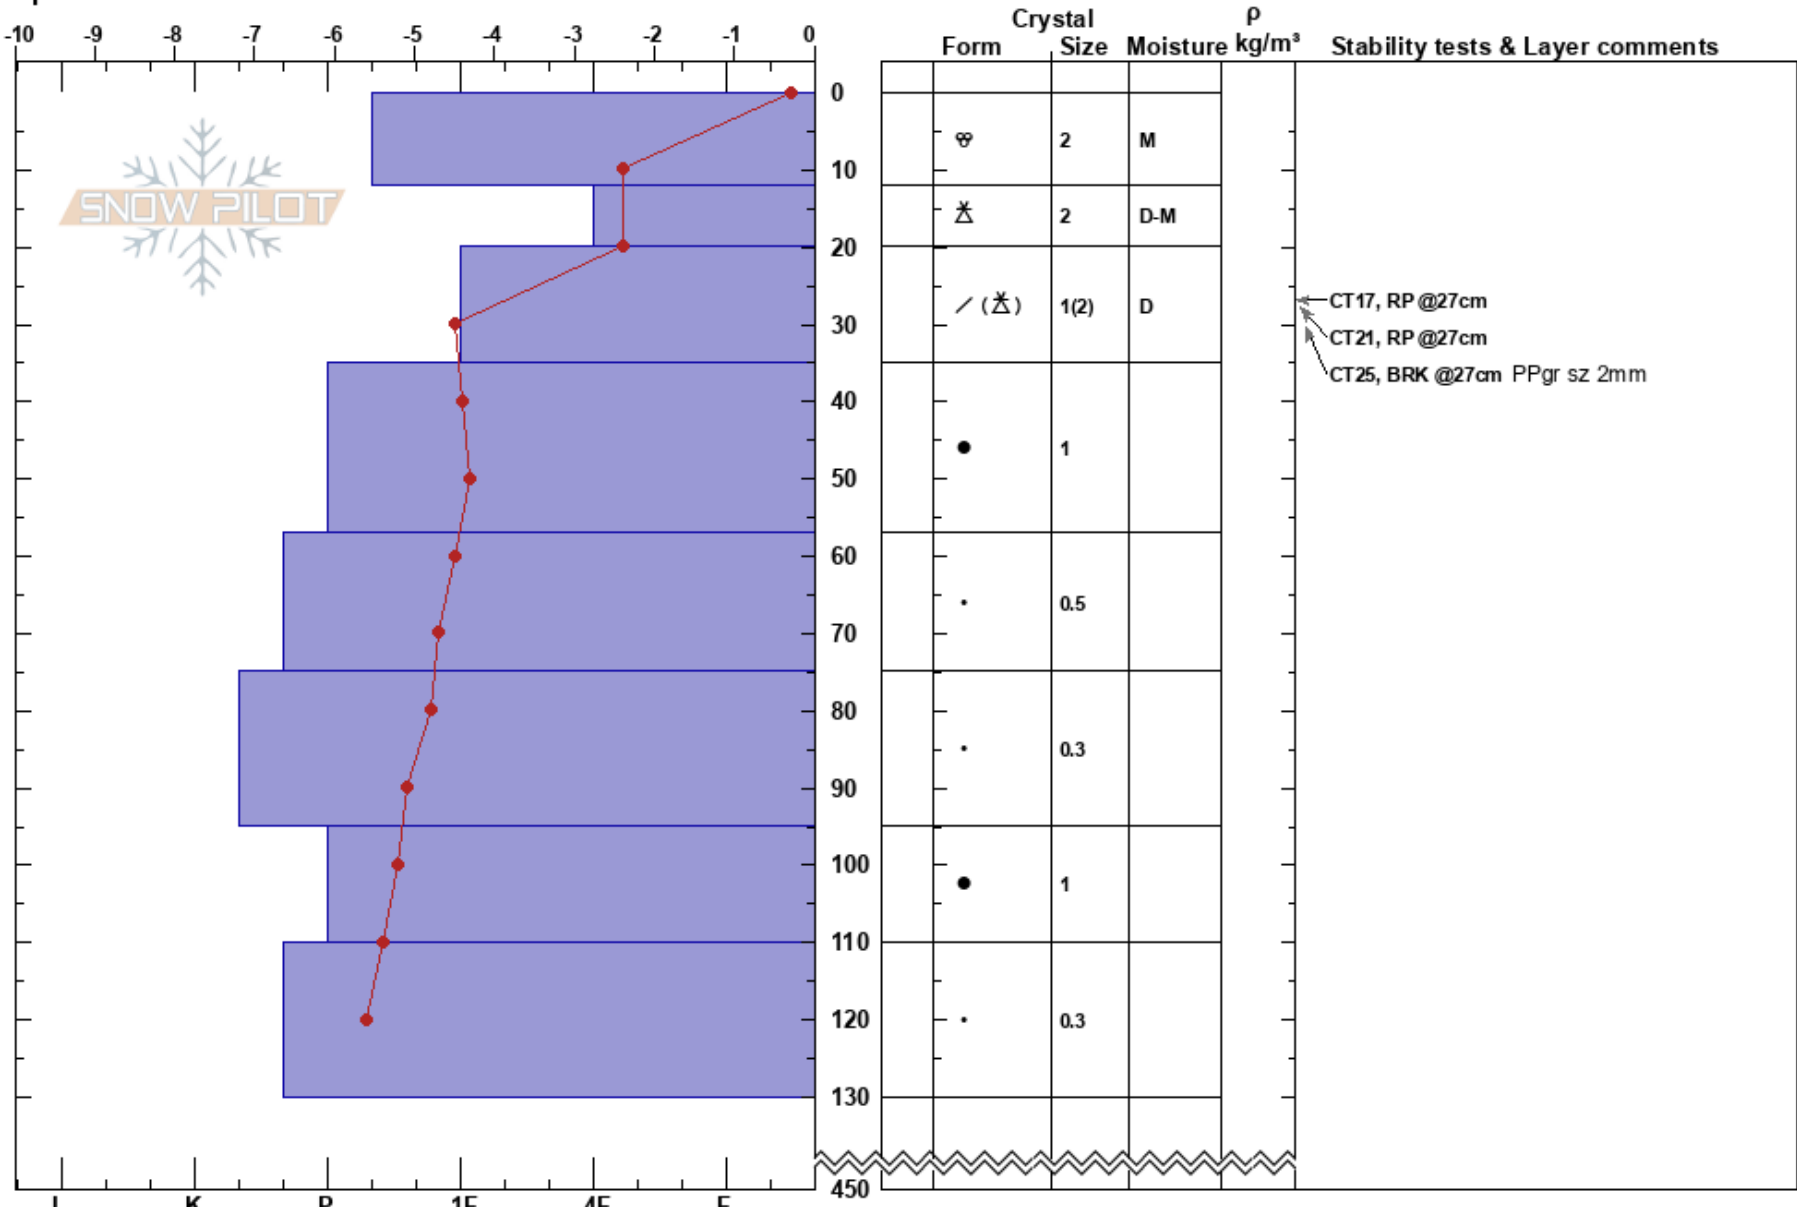

Snókur
 Tröllaskagi
 Iceland
 Elevation: 500 m
 Aspect: SW
 Specifics:

Stefan Kreuzer
 10/04/2024 - 15:30
 Co-ord: 66.13678N, -18.95665W
 Slope Angle: 32°
 Wind Loading:

Stability:
 Air Temperature: 5.5°C
 Sky Cover: SCT
 Precipitation: NO
 Wind: Calm

HS:450 Layer Notes:

Notes: