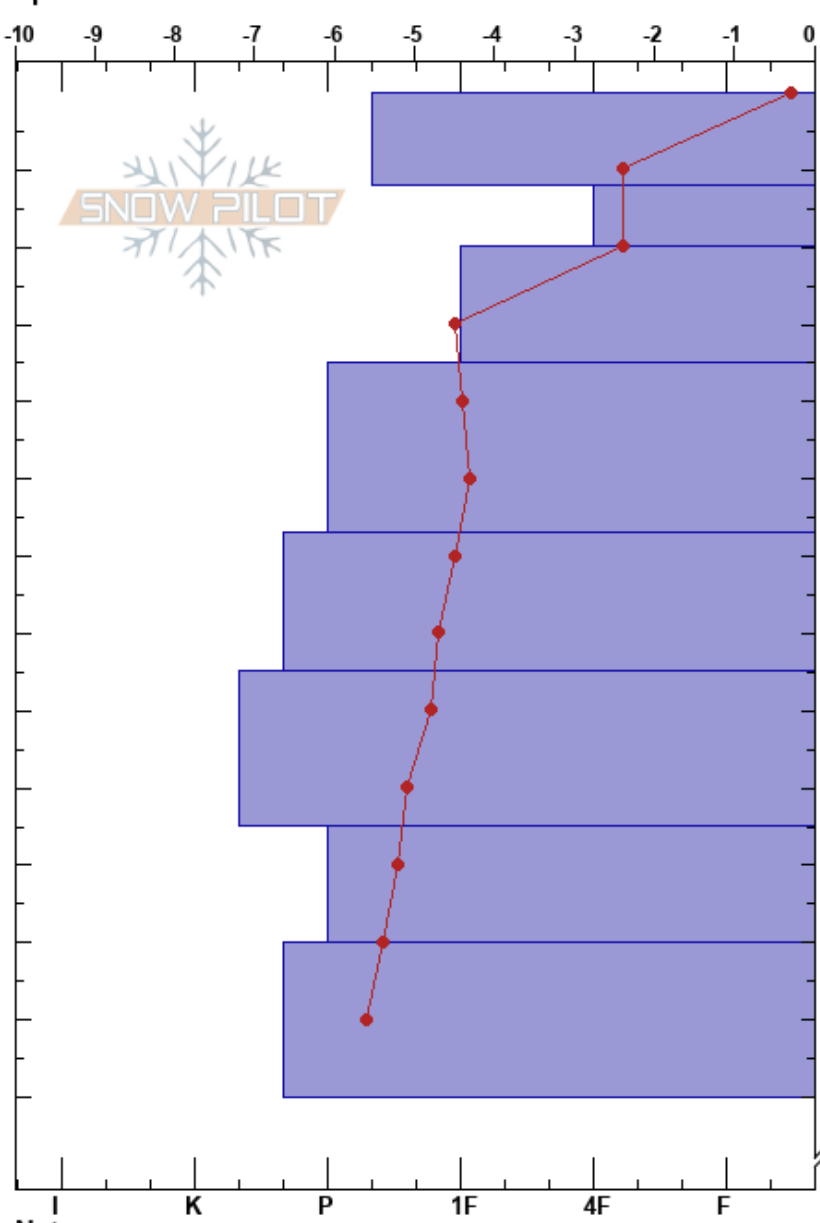

Snókur
 Tröllaskagi
 Iceland
 Elevation: 500 m
 Aspect: SW
 Specifics:

Stefan Kreuzer
 10/04/2024 - 15:30
 Co-ord: 66.13678N, -18.95665W
 Slope Angle: 32°
 Wind Loading:

Stability:
 Air Temperature: 5.5°C
 Sky Cover: SCT
 Precipitation: NO
 Wind: Calm

HS:450
 PF:20
 PS:10

Layer Notes:

Form	Crystal		ρ kg/m³	Stability tests & Layer comments
	Size	Moisture		
ϕ	2	M		
⊘	2	D-M		
/ (⊘)	1(2)	D		
•	1			
•	0.5			
•	0.3			
•	1			
•	0.3			

CT17, RP @27cm
 CT21, RP @27cm
 CT25, BRK @27cm PPgr sz 2mm