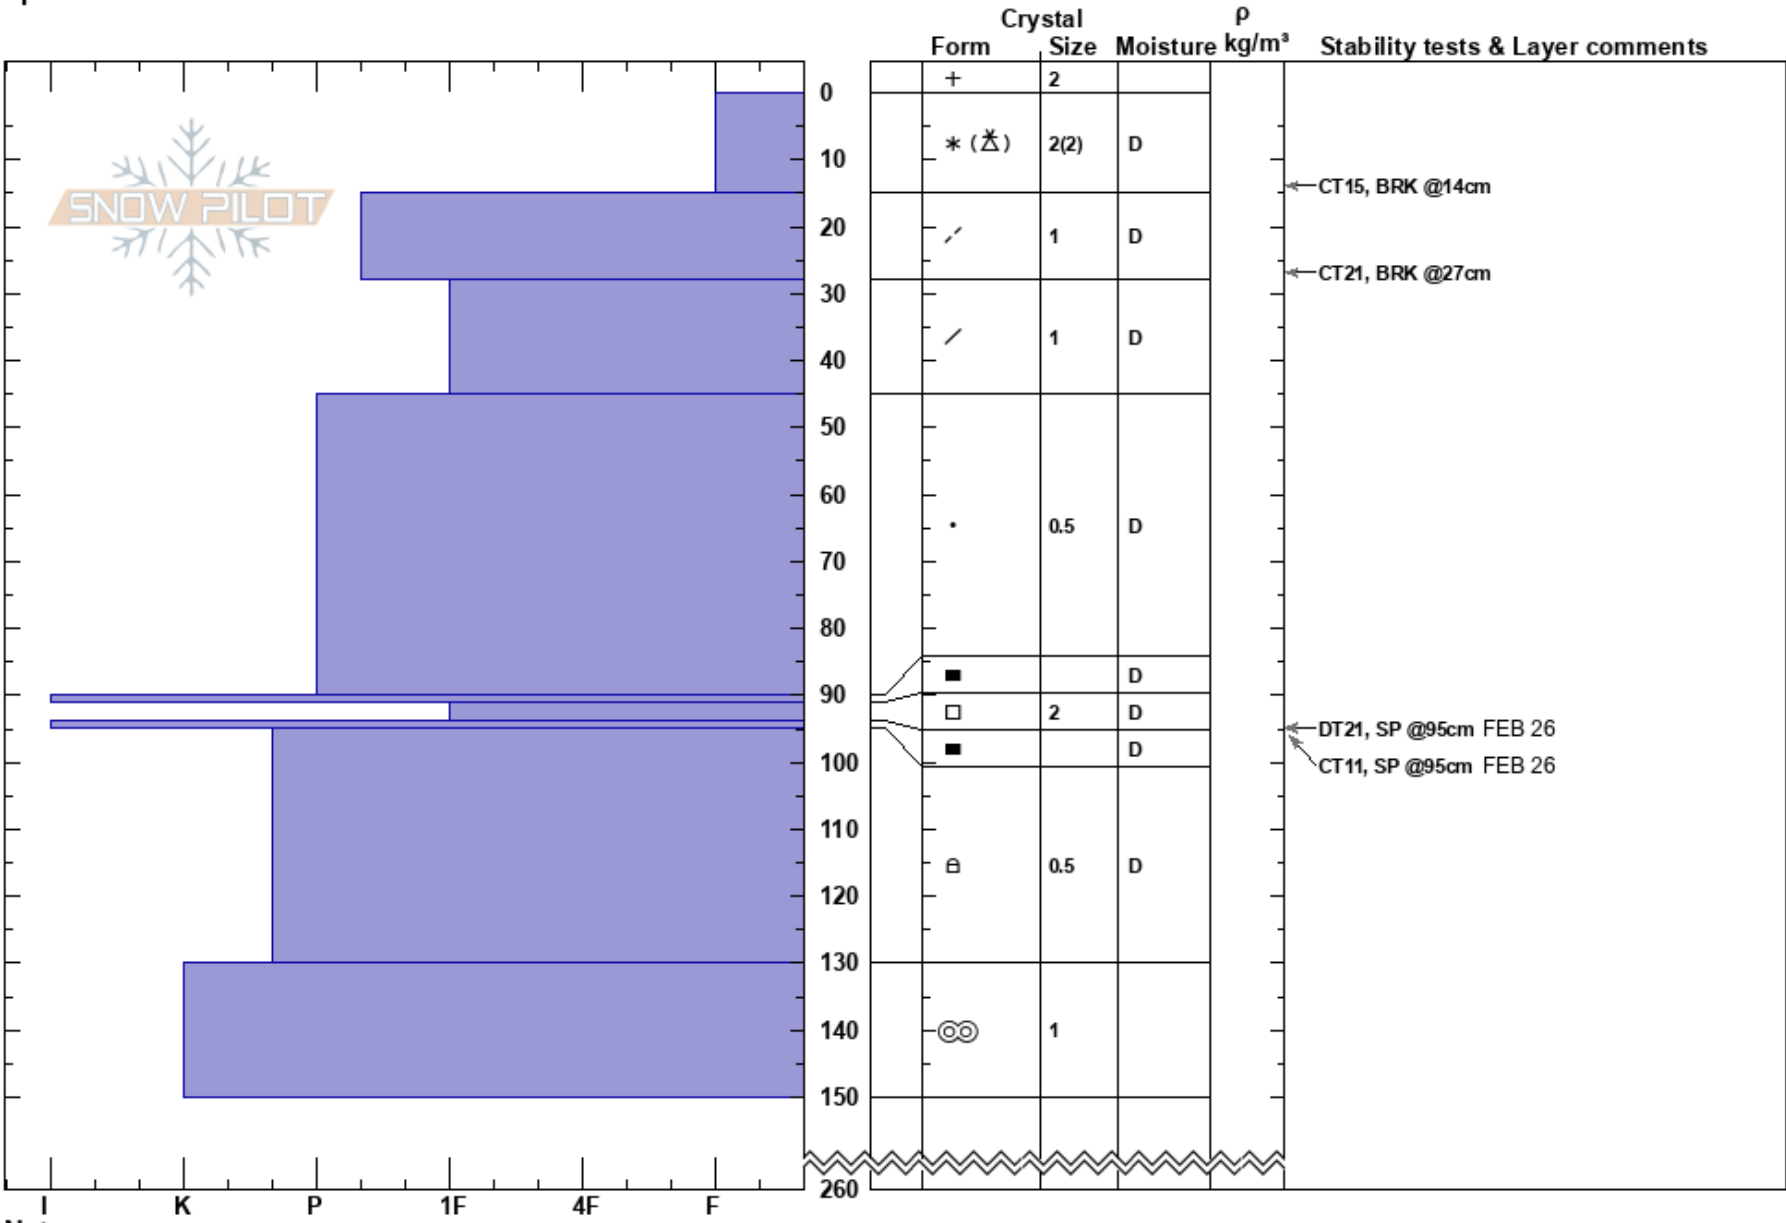

Hédinn
Tröllaskagi
Iceland
Elevation: 750 m
Aspect: W
Specifics:

Stefan Kreuzer
16/04/2024 - 12:15
Co-ord: 66.09494N, -18.77856W
Slope Angle: 35°
Wind Loading:

Stability:
Air Temperature: -0.5°C
Sky Cover: FEW
Precipitation: NO
Wind: Calm

HS:260
PF:30
PS:15
91-94cm:Problematic layer

Layer Notes:

Notes: Targeting Feb 26 FC/CR PWL