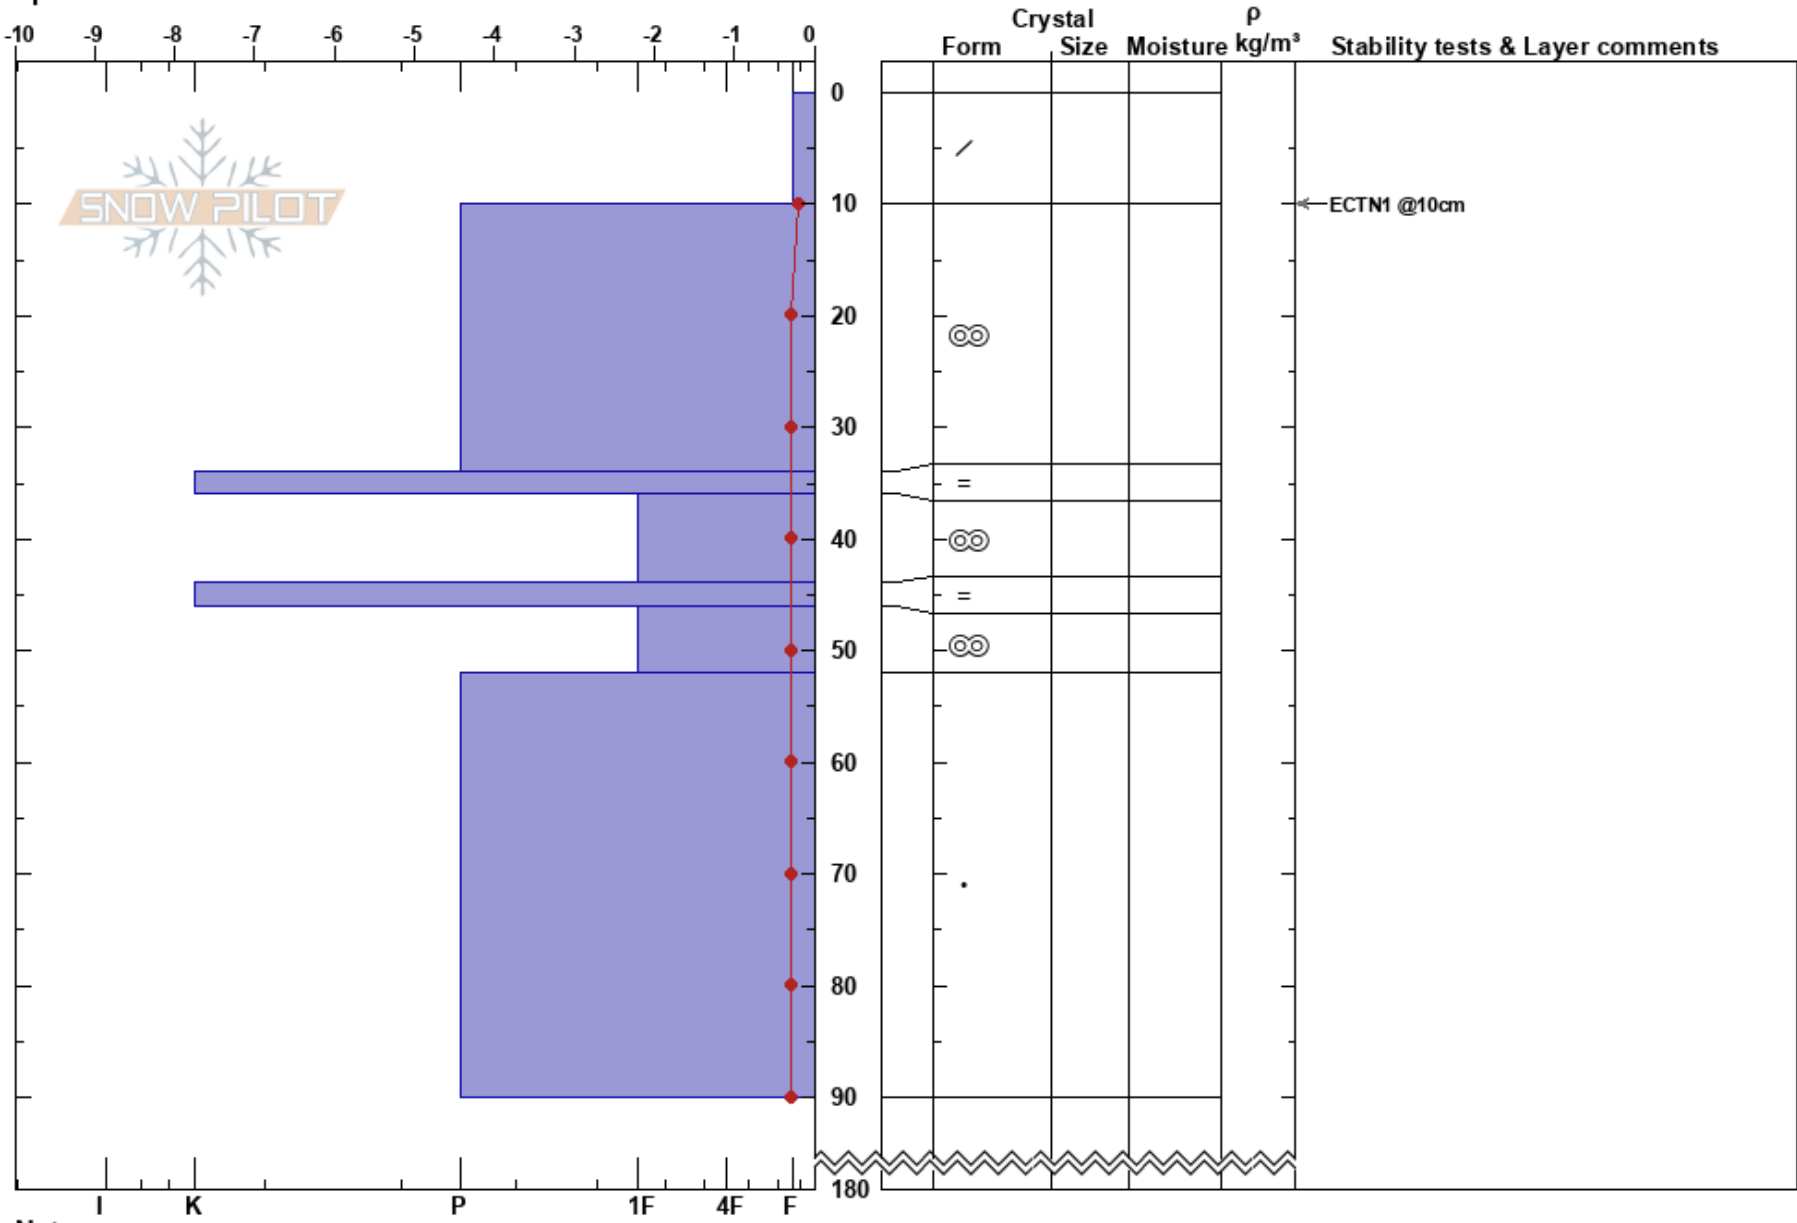

TL från Skarsfjället S
 Funäsfjällen
 Sweden
 Elevation: 797 m
 Aspect: S
 Specifics:

Matilda Johansson
 17/04/2024 - 12:30
 Co-ord: 33V 362748E 6958373N
 Slope Angle: 30°
 Wind Loading: yes

Stability: HS:180
 Air Temperature: -3.3°C PF:5
 Sky Cover: SCT
 Precipitation: NO
 Wind: N Moderate