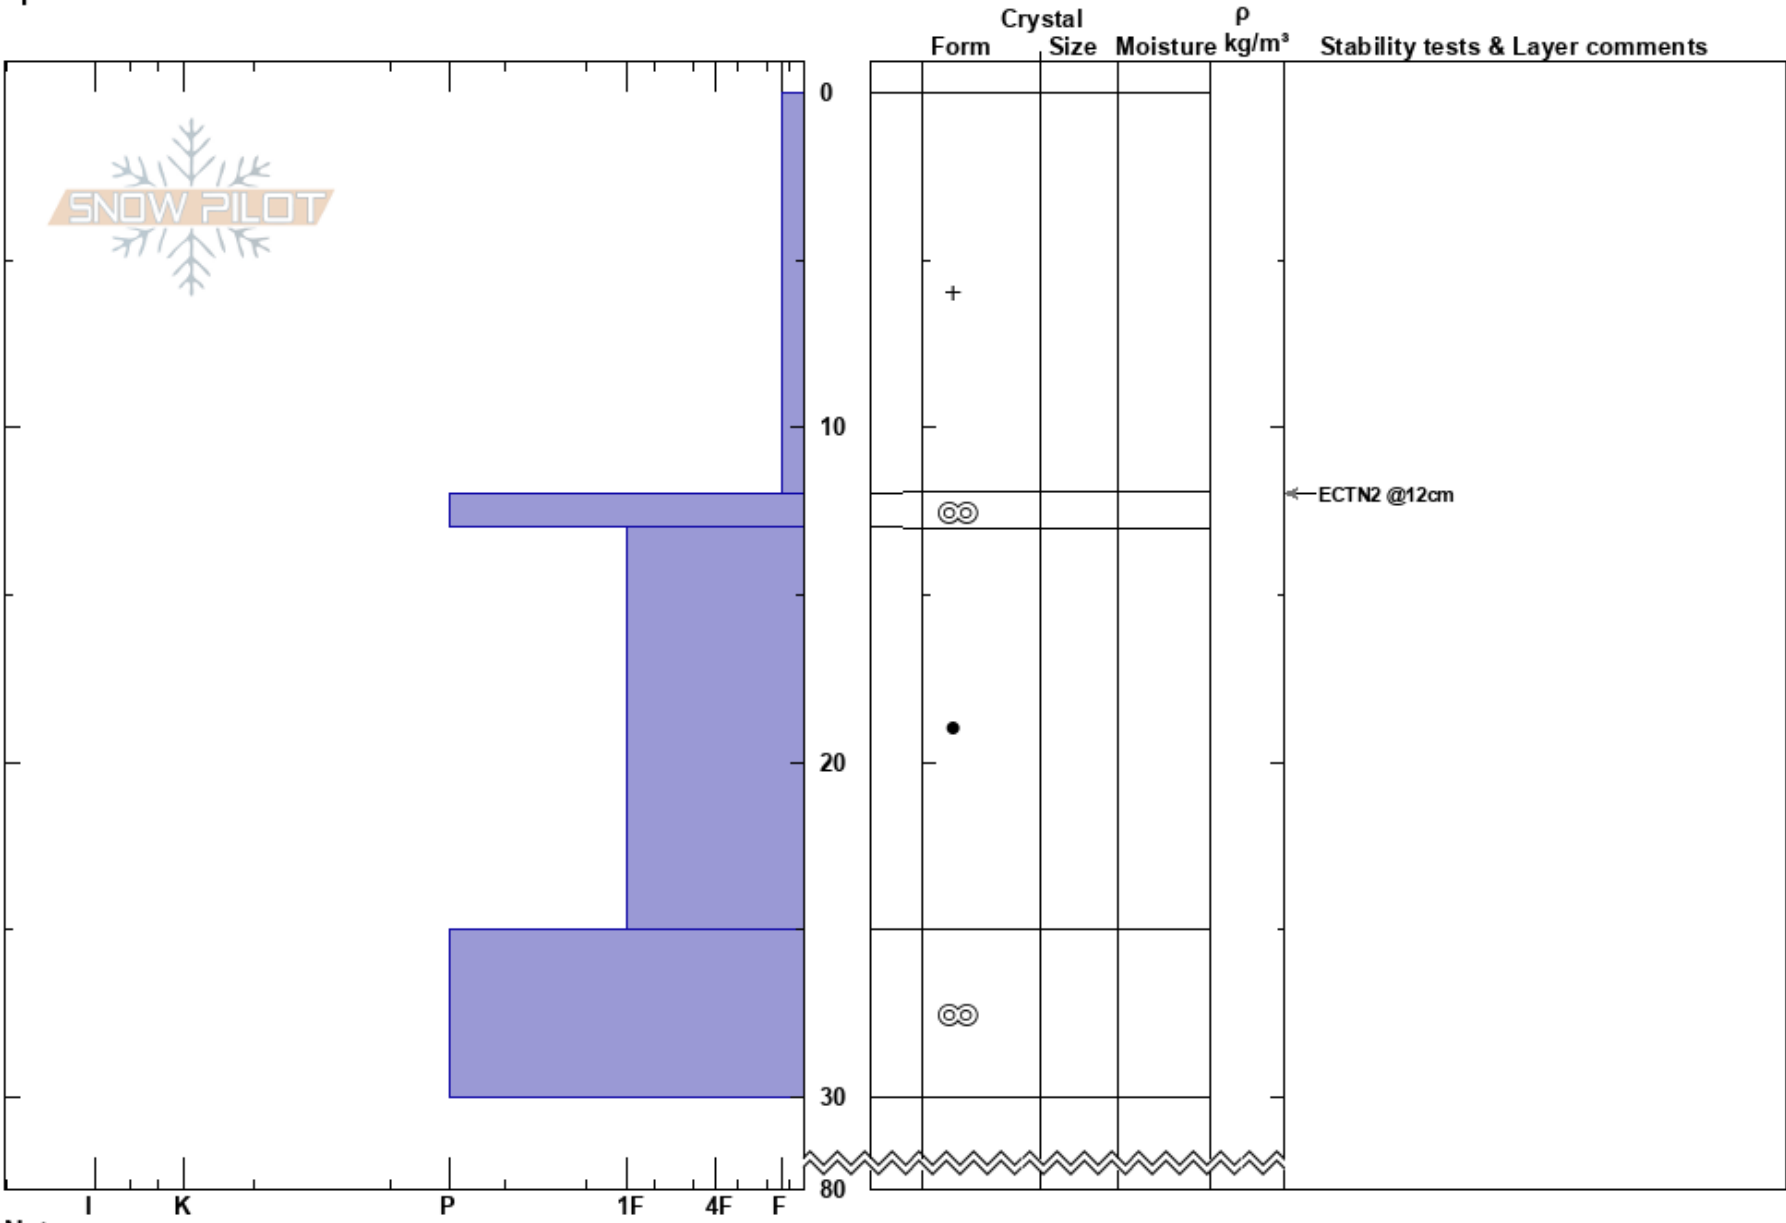

Skarsfjället S-SÖ
Funäsfjällen
Sweden
Elevation: 1167 m
Aspect: S
Specifics:

Matilda Johansson
17/04/2024 - 11:15
Co-ord: 33V 361024E 6963518N
Slope Angle: 27°
Wind Loading: yes

Stability: HS:80
Air Temperature: -5.8°C PF:5
Sky Cover: SCT
Precipitation: S1
Wind: N Moderate

Layer Notes:

Notes: ALP. Drevsnö.