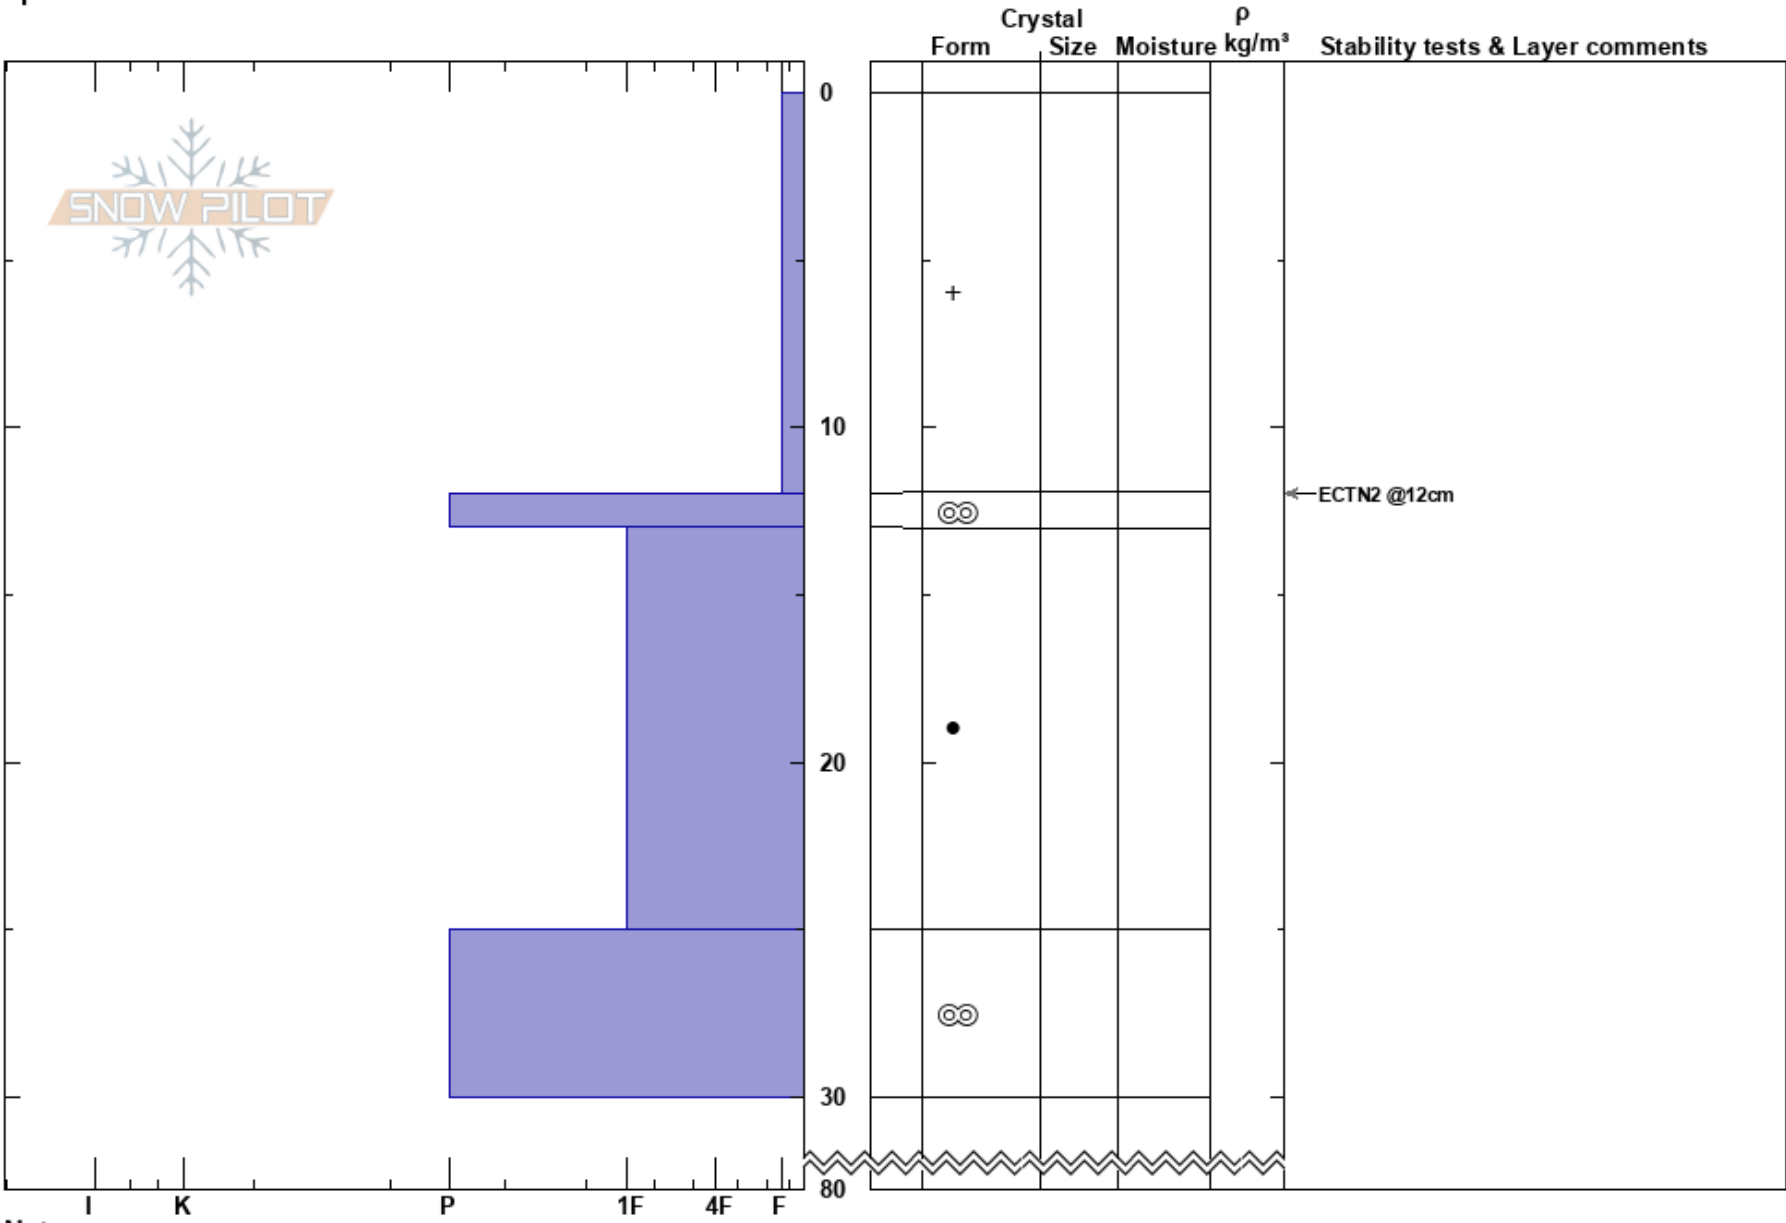

Skarsfjället S-SÖ
 Funäsfjällen
 Sweden
Elevation: 1167 m
Aspect: S
Specifics:

Matilda Johansson
 17/04/2024 - 11:15
Co-ord: 33V 361024E 6963518N
Slope Angle: 27°
Wind Loading: yes

Stability: HS:80
Air Temperature: -5.8°C **PF:**5
Sky Cover: SCT
Precipitation: S1
Wind: N Moderate

Layer Notes:

Notes: ALP. Drevsnö.