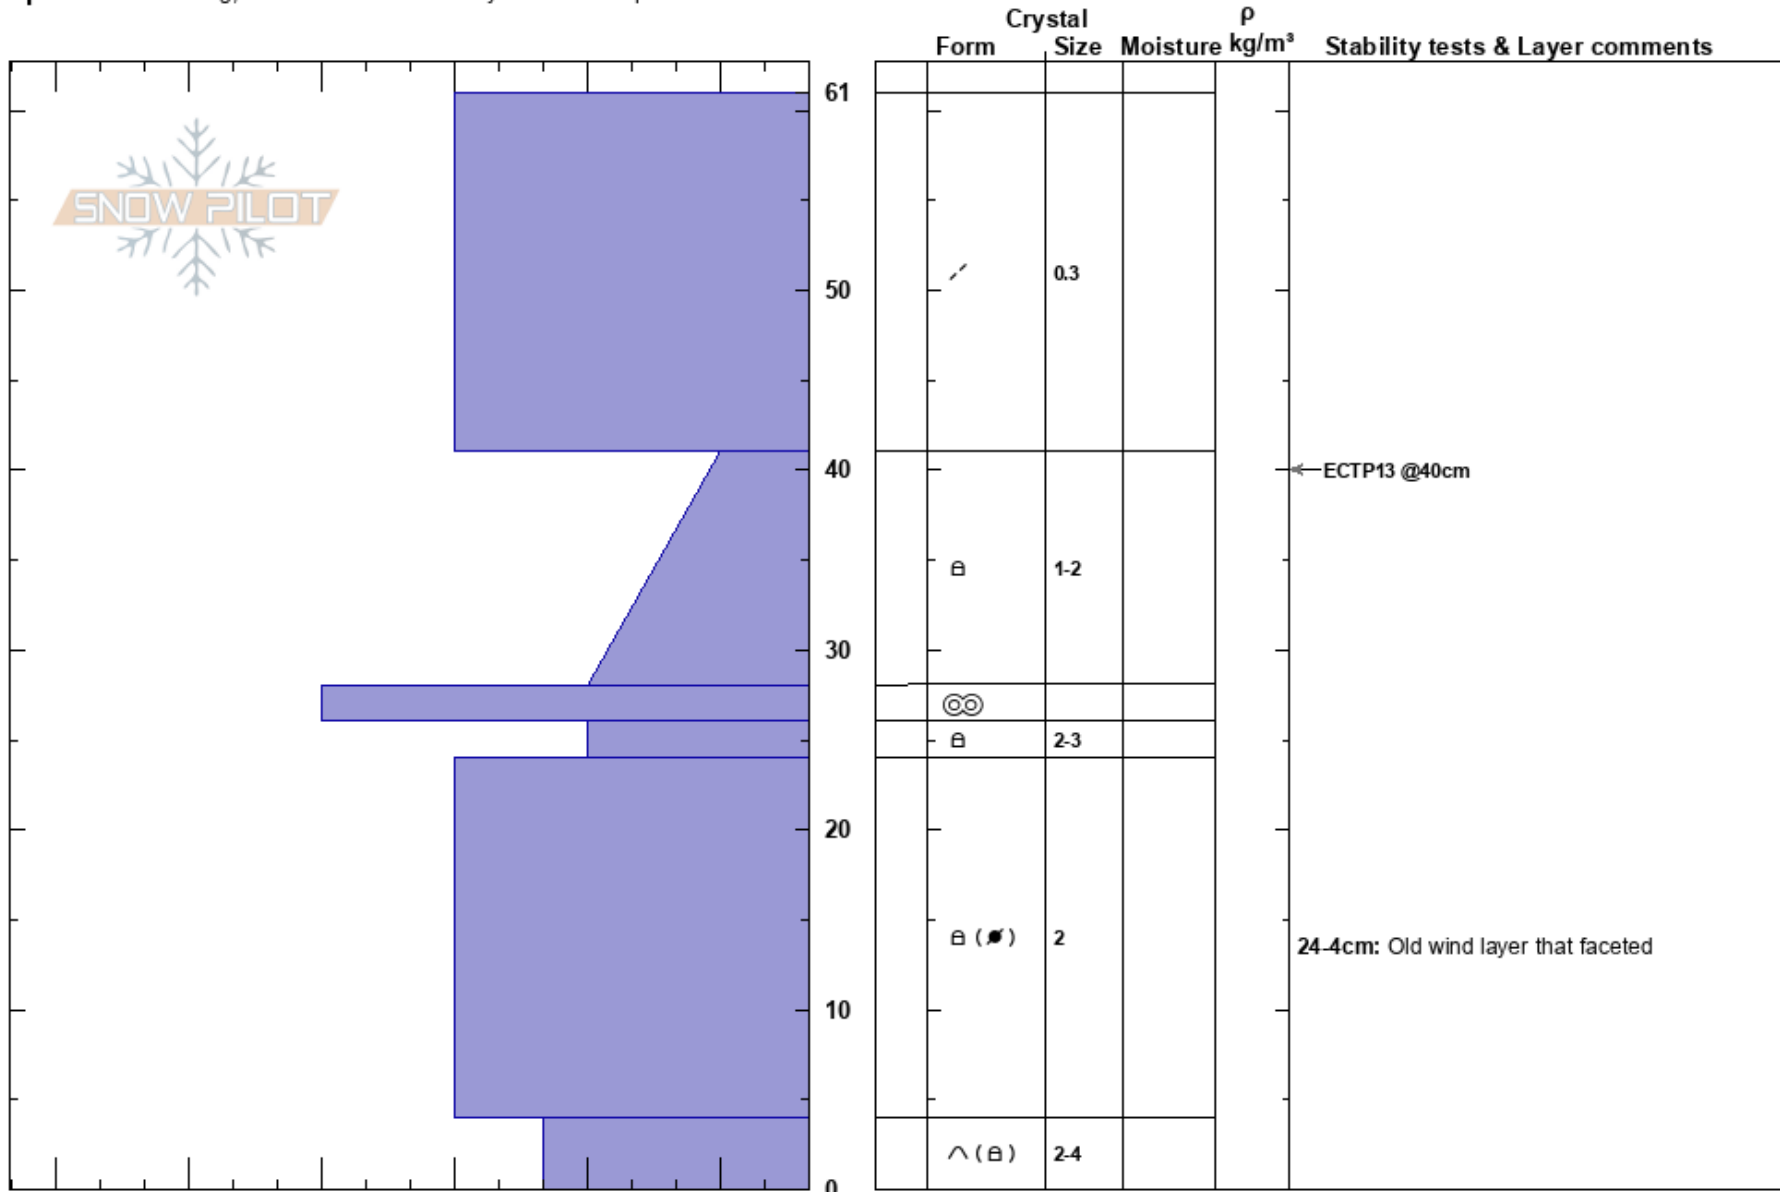

Aspect: E

Wind Loading: yes

Specifics: Cracking; Recent avalanche activity on similar slopes

Stability:

Air Temperature: -1°C

Sky Cover: SCT

Precipitation: NO

Wind: SE Moderate

HS:61

PF:25

PS: 4

Layer Notes:

41-28cm: Problematic layer

24-4cm: Old wind layer that faceted

Notes: