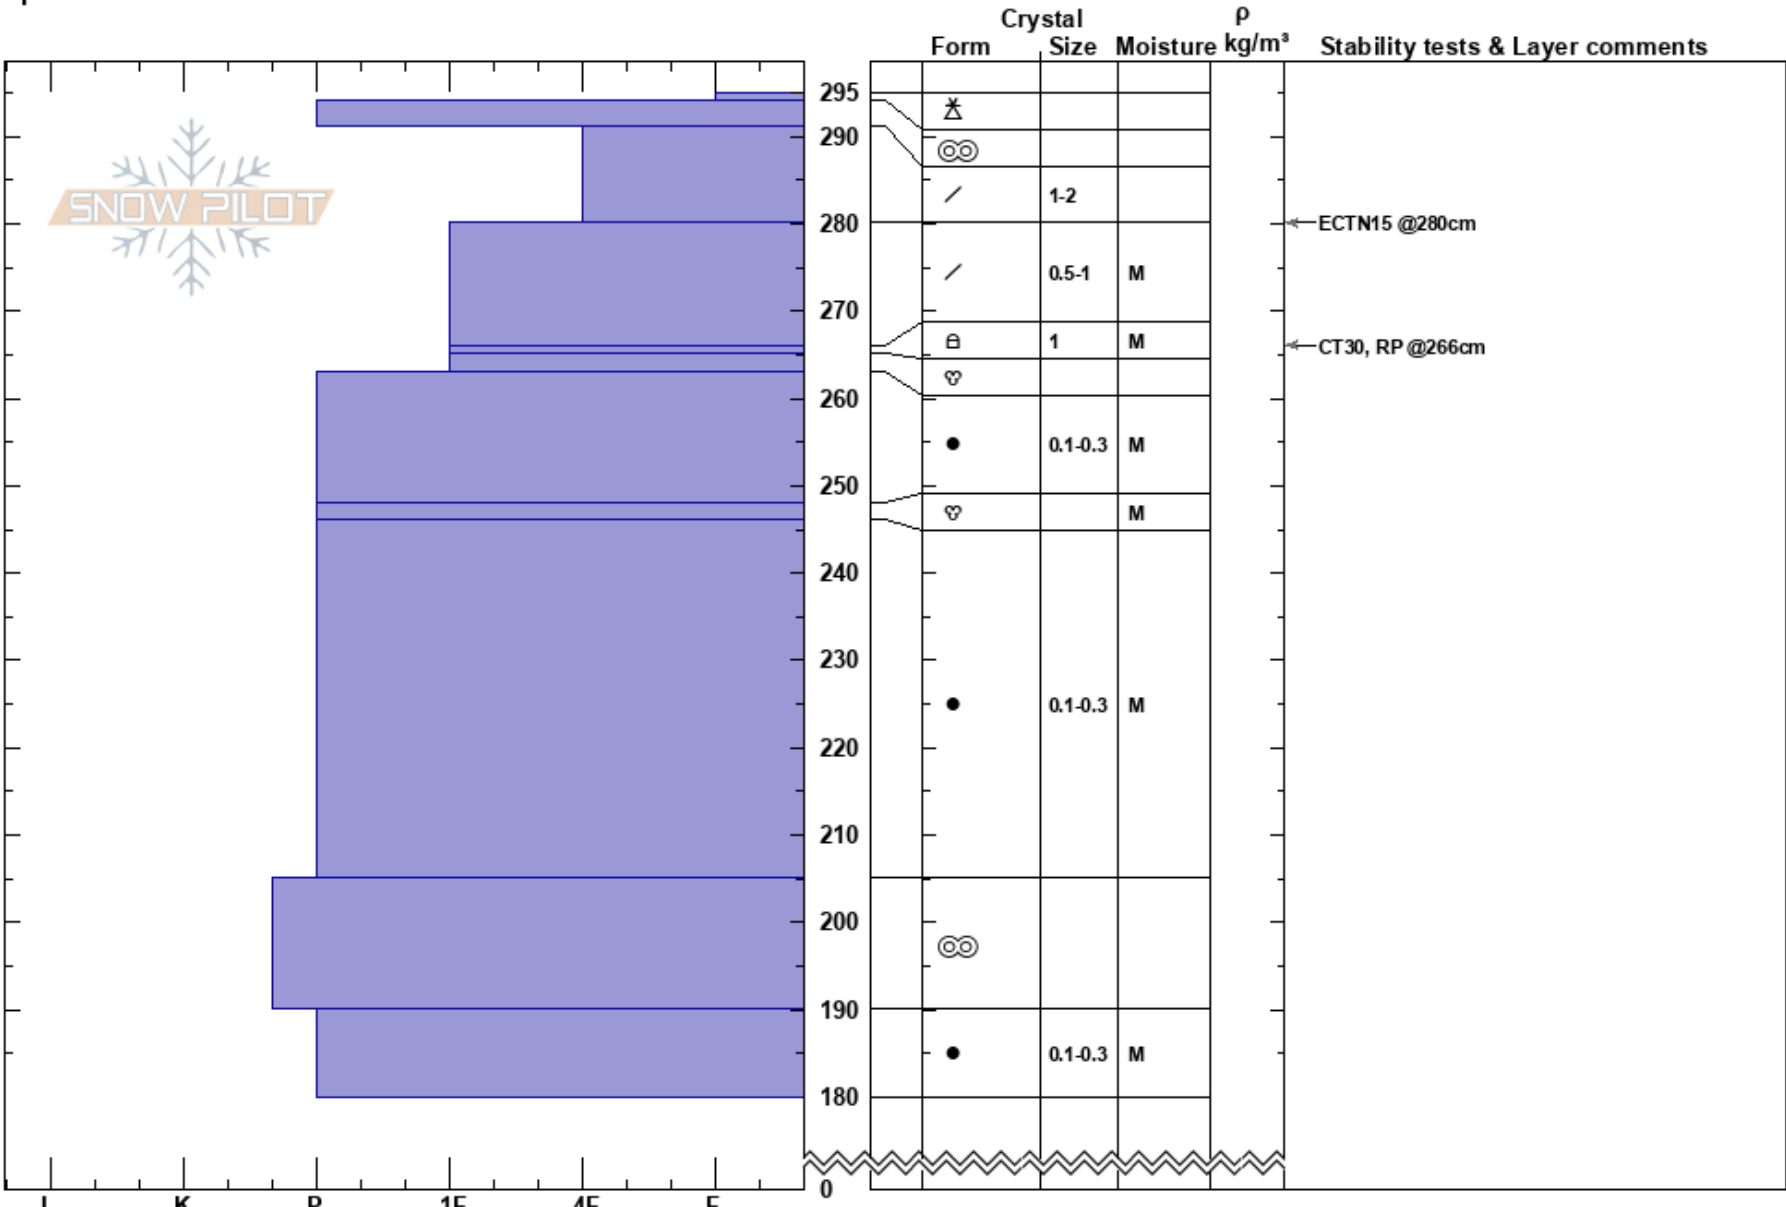

Lost Lake April 16, 24
 Kenai Mountains
 AK
 Elevation: 1900 ft
 Aspect: NE
 Specifics:

Mik Dalpes
 04/16/2024 - 2:00pm
 Co-ord: 60.24575N, -149.42196W
 Slope Angle: 12°
 Wind Loading:

Stability: Good
 Air Temperature: HS:295
 Sky Cover: OVC
 Precipitation: S-1
 Wind: S Light Breeze
 PF:20 266-265cm:Problematic layer