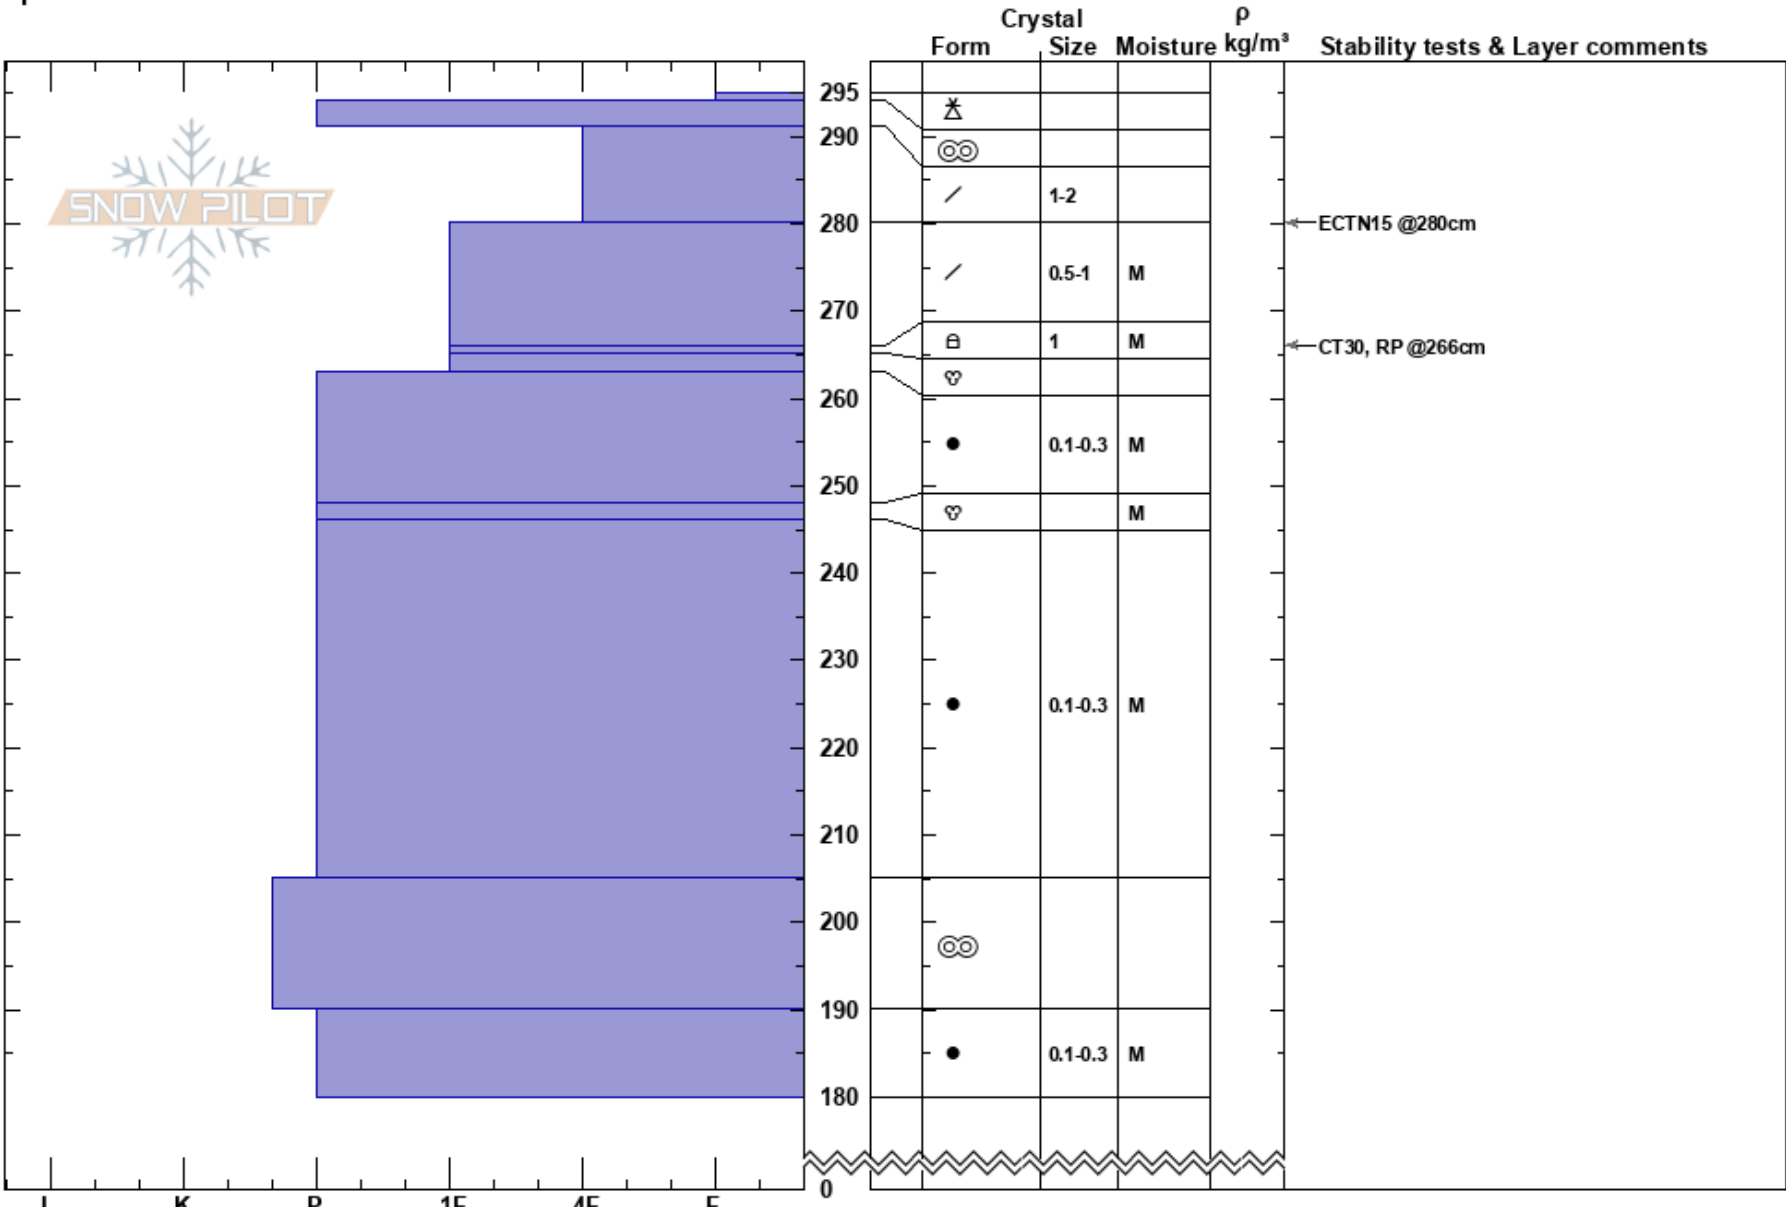

Lost Lake April 16, 24  
 Kenai Mountains  
 AK  
 Elevation: 1900 ft  
 Aspect: NE  
 Specifics:

Mik Dalpes  
 04/16/2024 - 2:00pm  
 Co-ord: 60.24575N, -149.42196W  
 Slope Angle: 12°  
 Wind Loading:

Stability: Good  
 Air Temperature:  
 Sky Cover: OVC  
 Precipitation: S-1  
 Wind: S Light Breeze

HS:295  
 PF:20 266-265cm:Problematic layer

Notes: