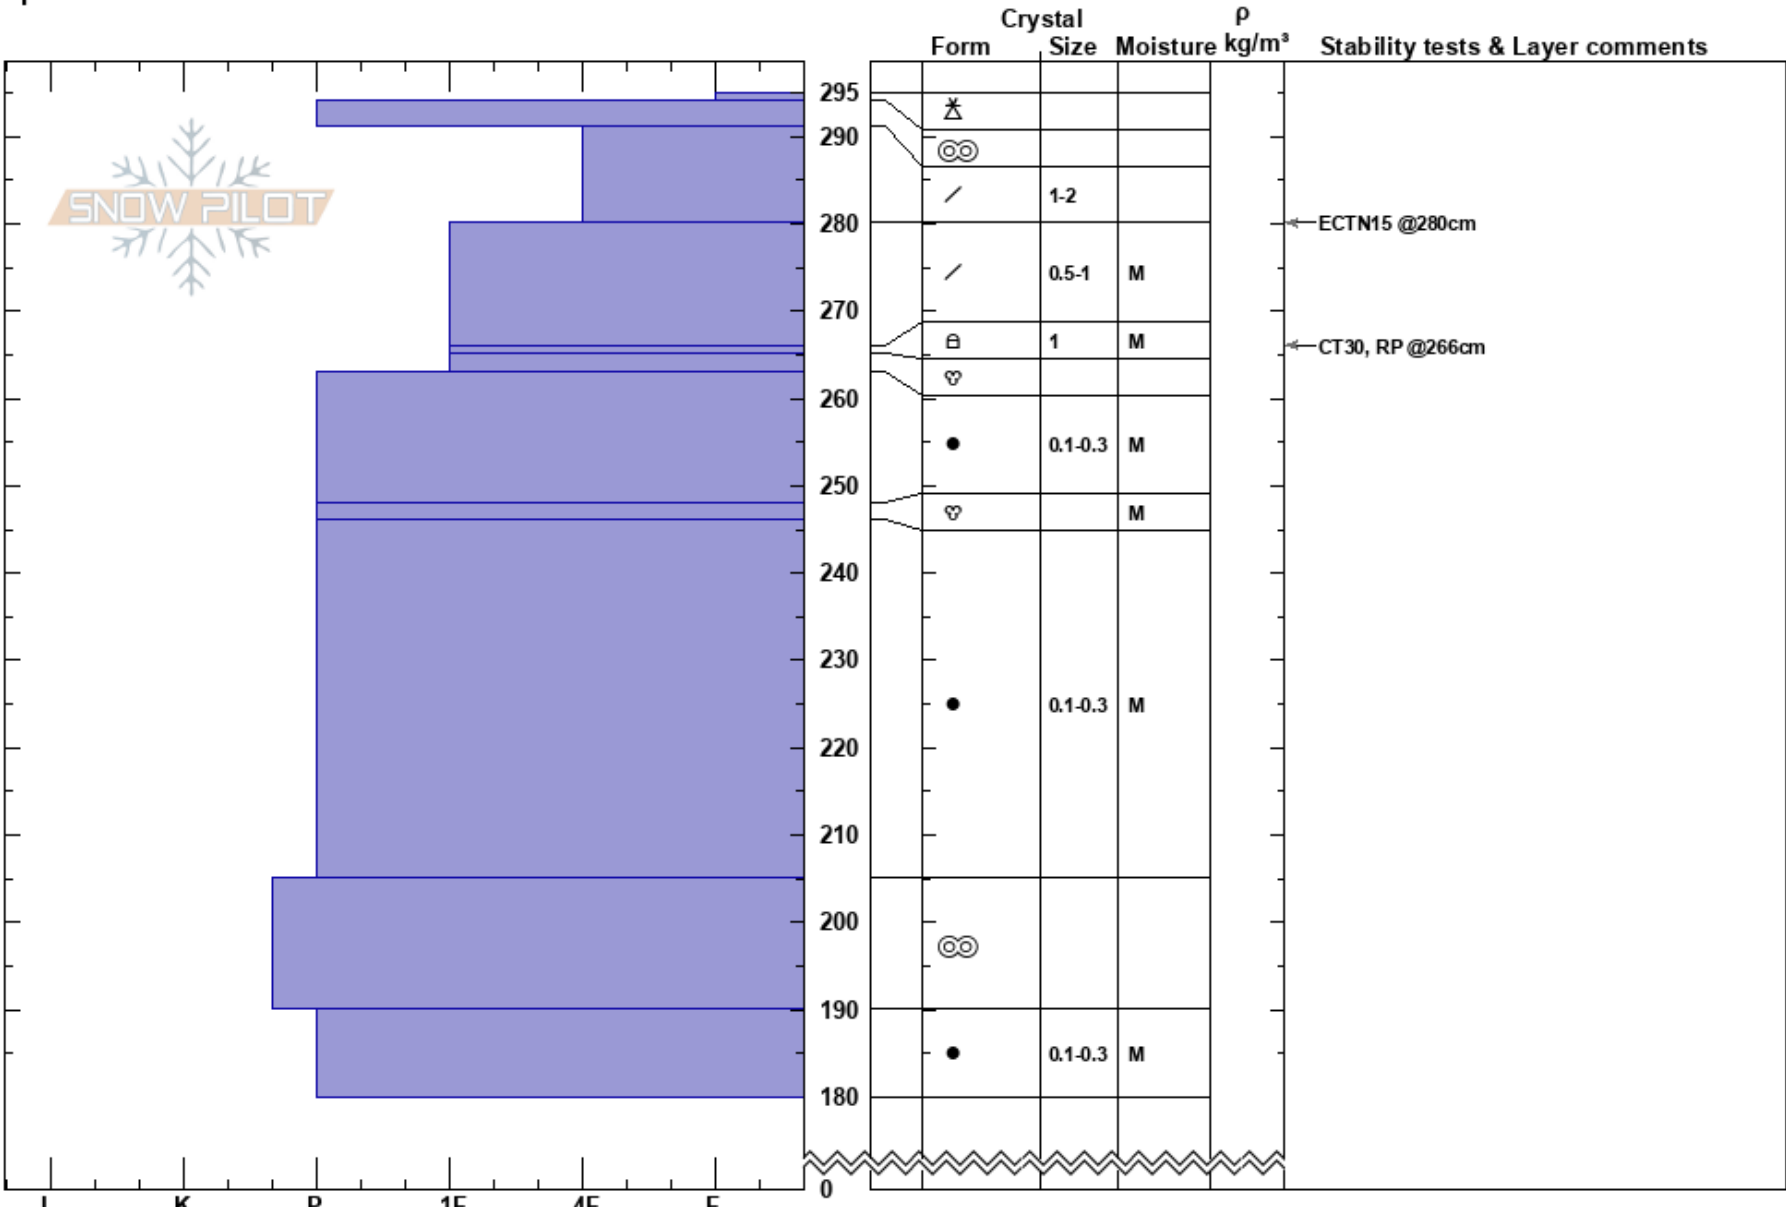

Lost Lake April 16, 24
 Kenai Mountains
 AK
 Elevation: 1900 ft
 Aspect: NE
 Specifics:

Mik Dalpes
 04/16/2024 - 2:00pm
 Co-ord: 60.24575N, -149.42196W
 Slope Angle: 12°
 Wind Loading:

Stability: Good
 Air Temperature:
 Sky Cover: OVC
 Precipitation: S-1
 Wind: S Light Breeze

HS:295
 PF:20 266-265cm:Problematic layer

Notes: