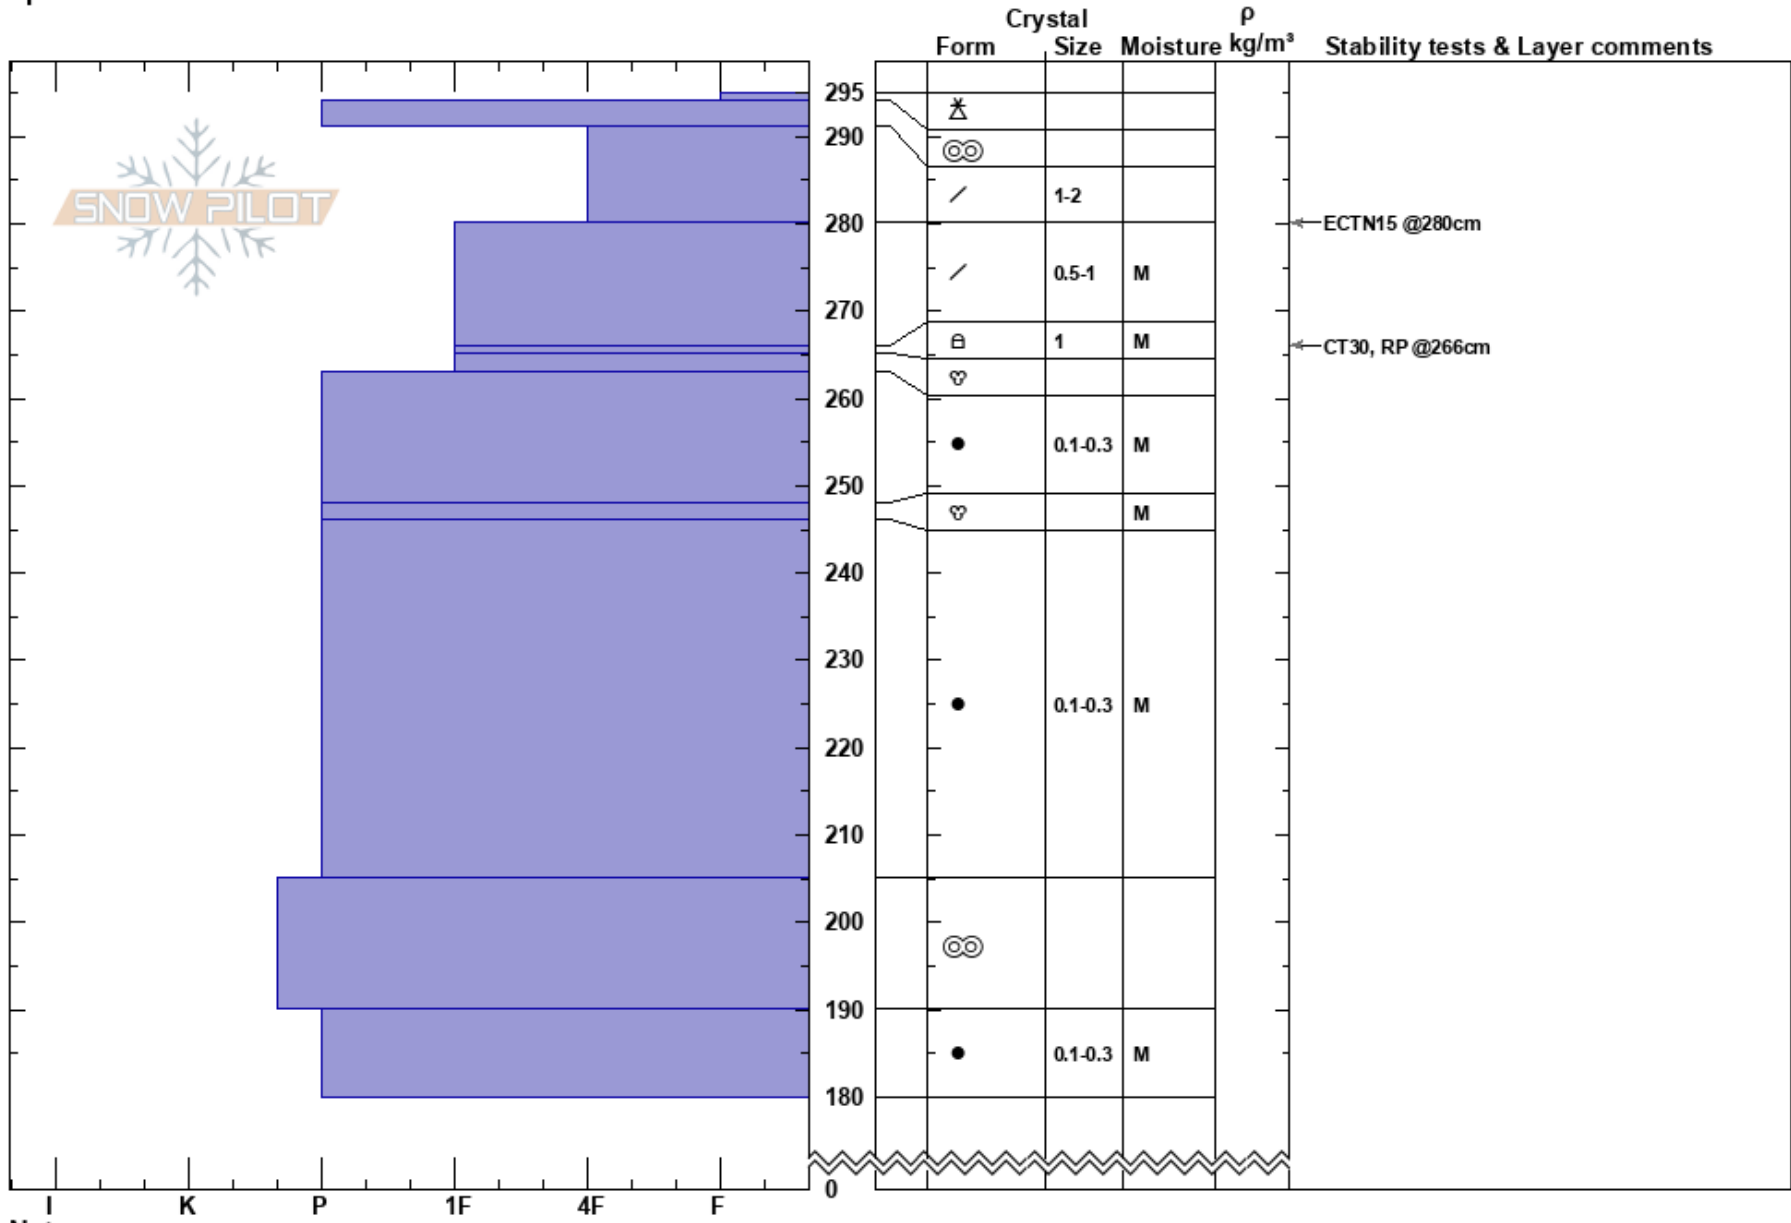

Lost Lake April 16, 24
 Kenai Mountains
 AK
 Elevation: 1900 ft
 Aspect: NE
 Specifics:

Mik Dalpes
 04/16/2024 - 2:00pm
 Co-ord: 60.24575N, -149.42196W
 Slope Angle: 12°
 Wind Loading:

Stability: Good
 Air Temperature:
 Sky Cover: OVC
 Precipitation: S-1
 Wind: S Light Breeze

HS:295
 PF:20 266-265cm:Problematic layer

Notes: