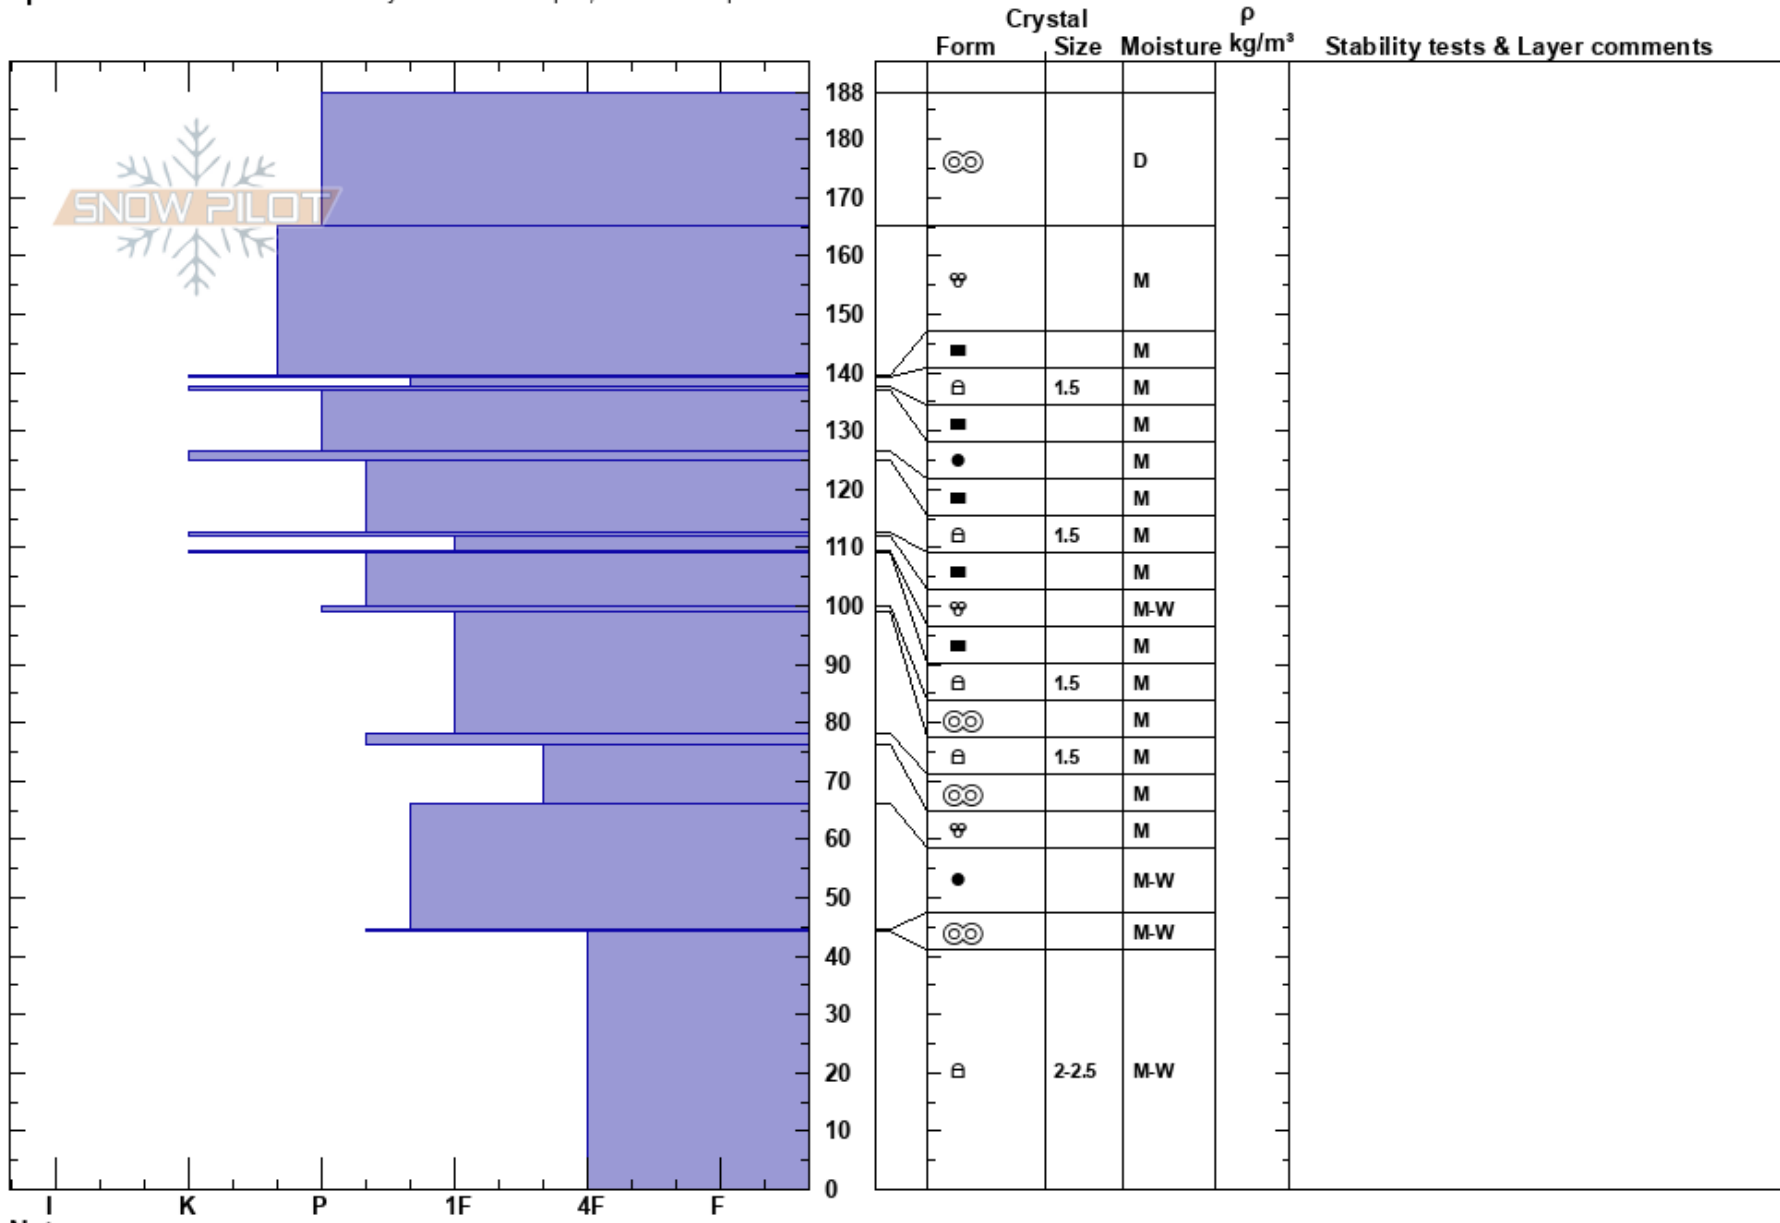

Haystack Saddle
 Lewis Range
 MT
 Elevation: 7050 ft
 Aspect: SW
 Specifics: Recent avalanche activity on different slopes; We skied slope

Jon Hageness
 04/16/2024 - 12:15pm
 Co-ord: 48.73791N, -113.72719W
 Slope Angle: 23°
 Wind Loading: previous

Stability:
 Air Temperature: -4.6°C
 Sky Cover: OVC
 Precipitation: S-1
 Wind: S Light Breeze

HS:188

Layer Notes:

Notes: Pit dug just NW of Haystack Saddle in Haystack Creek drainage.