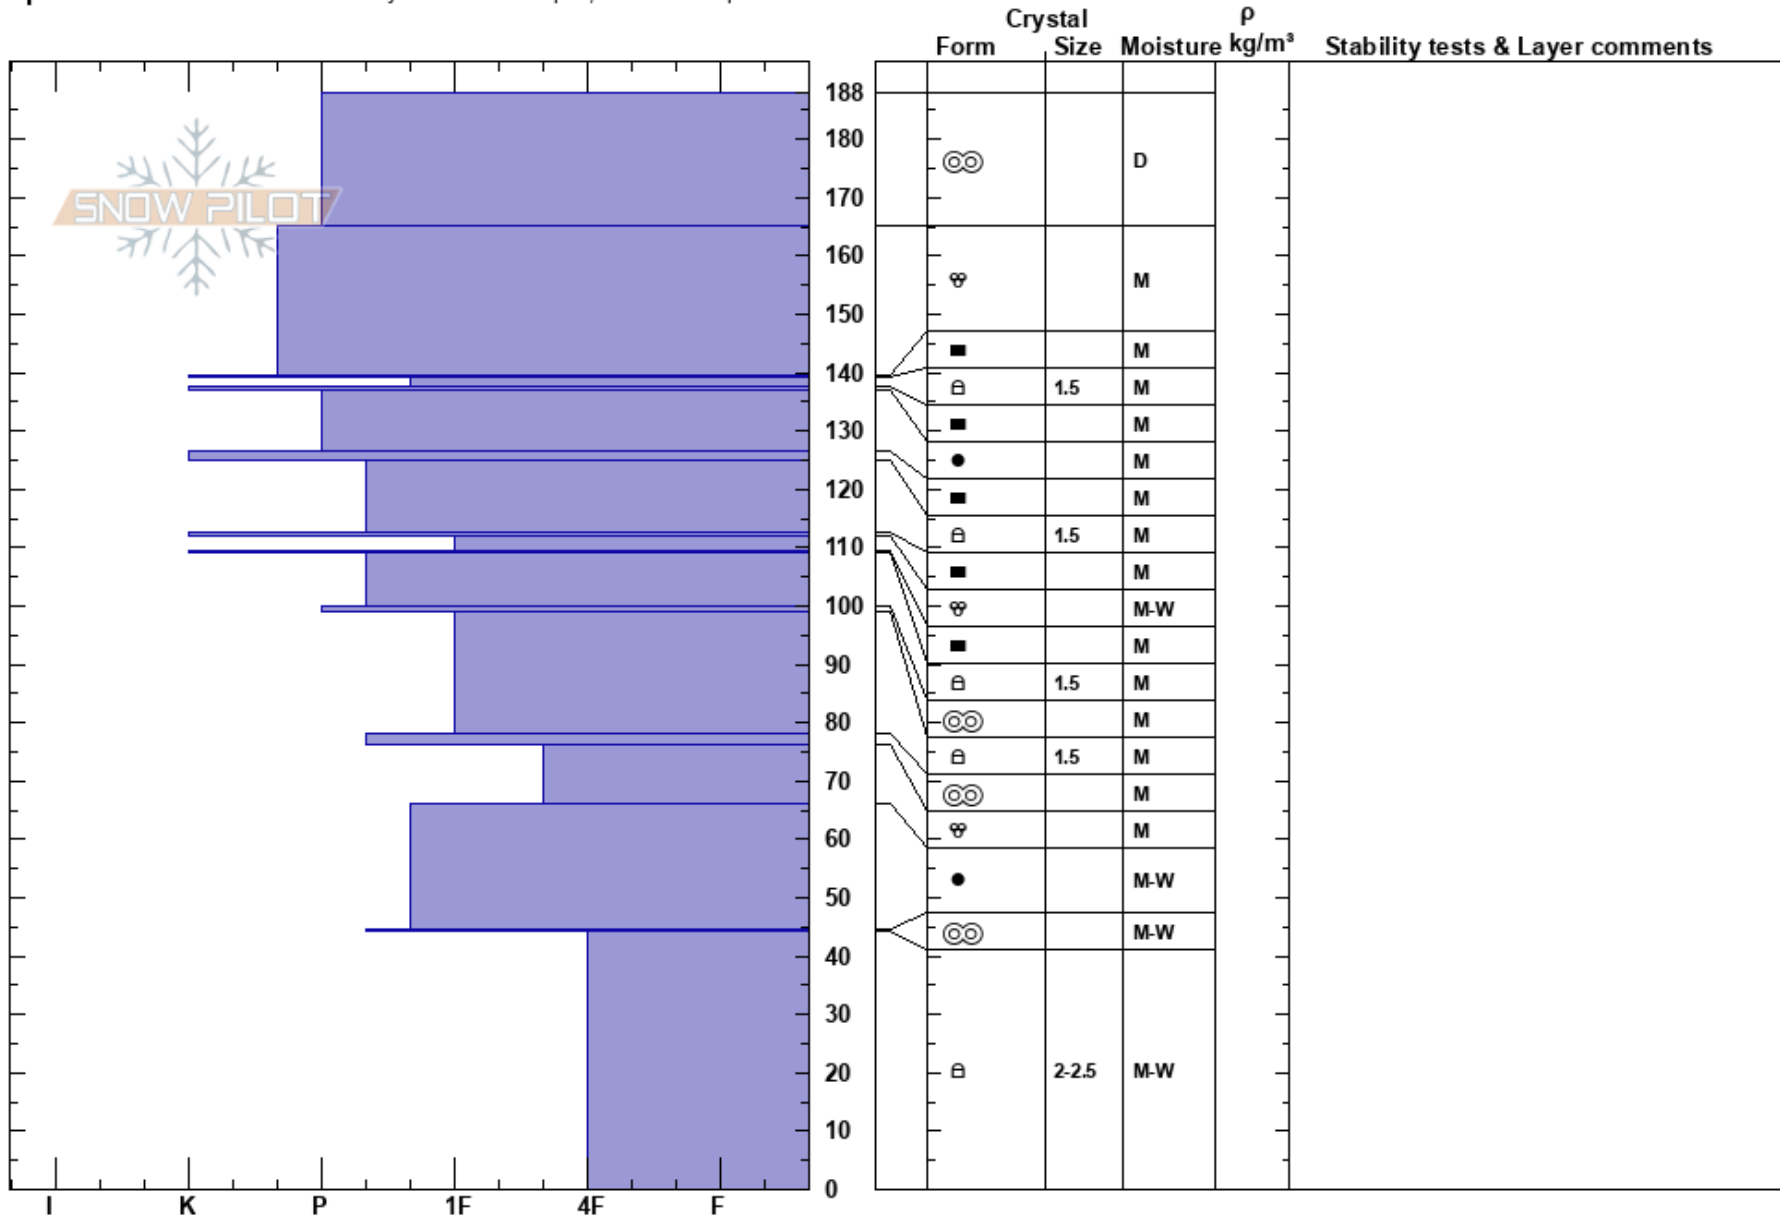

Haystack Saddle  
 Lewis Range  
 MT  
 Elevation: 7050 ft  
 Aspect: SW  
 Specifics: Recent avalanche activity on different slopes; We skied slope

Jon Hageness  
 04/16/2024 - 12:15pm  
 Co-ord: 48.73791N, -113.72719W  
 Slope Angle: 23°  
 Wind Loading: previous

Stability:  
 Air Temperature: -4.6°C  
 Sky Cover: OVC  
 Precipitation: S-1  
 Wind: S Light Breeze

HS:188

Layer Notes:

Notes: Pit dug just NW of Haystack Saddle in Haystack Creek drainage.