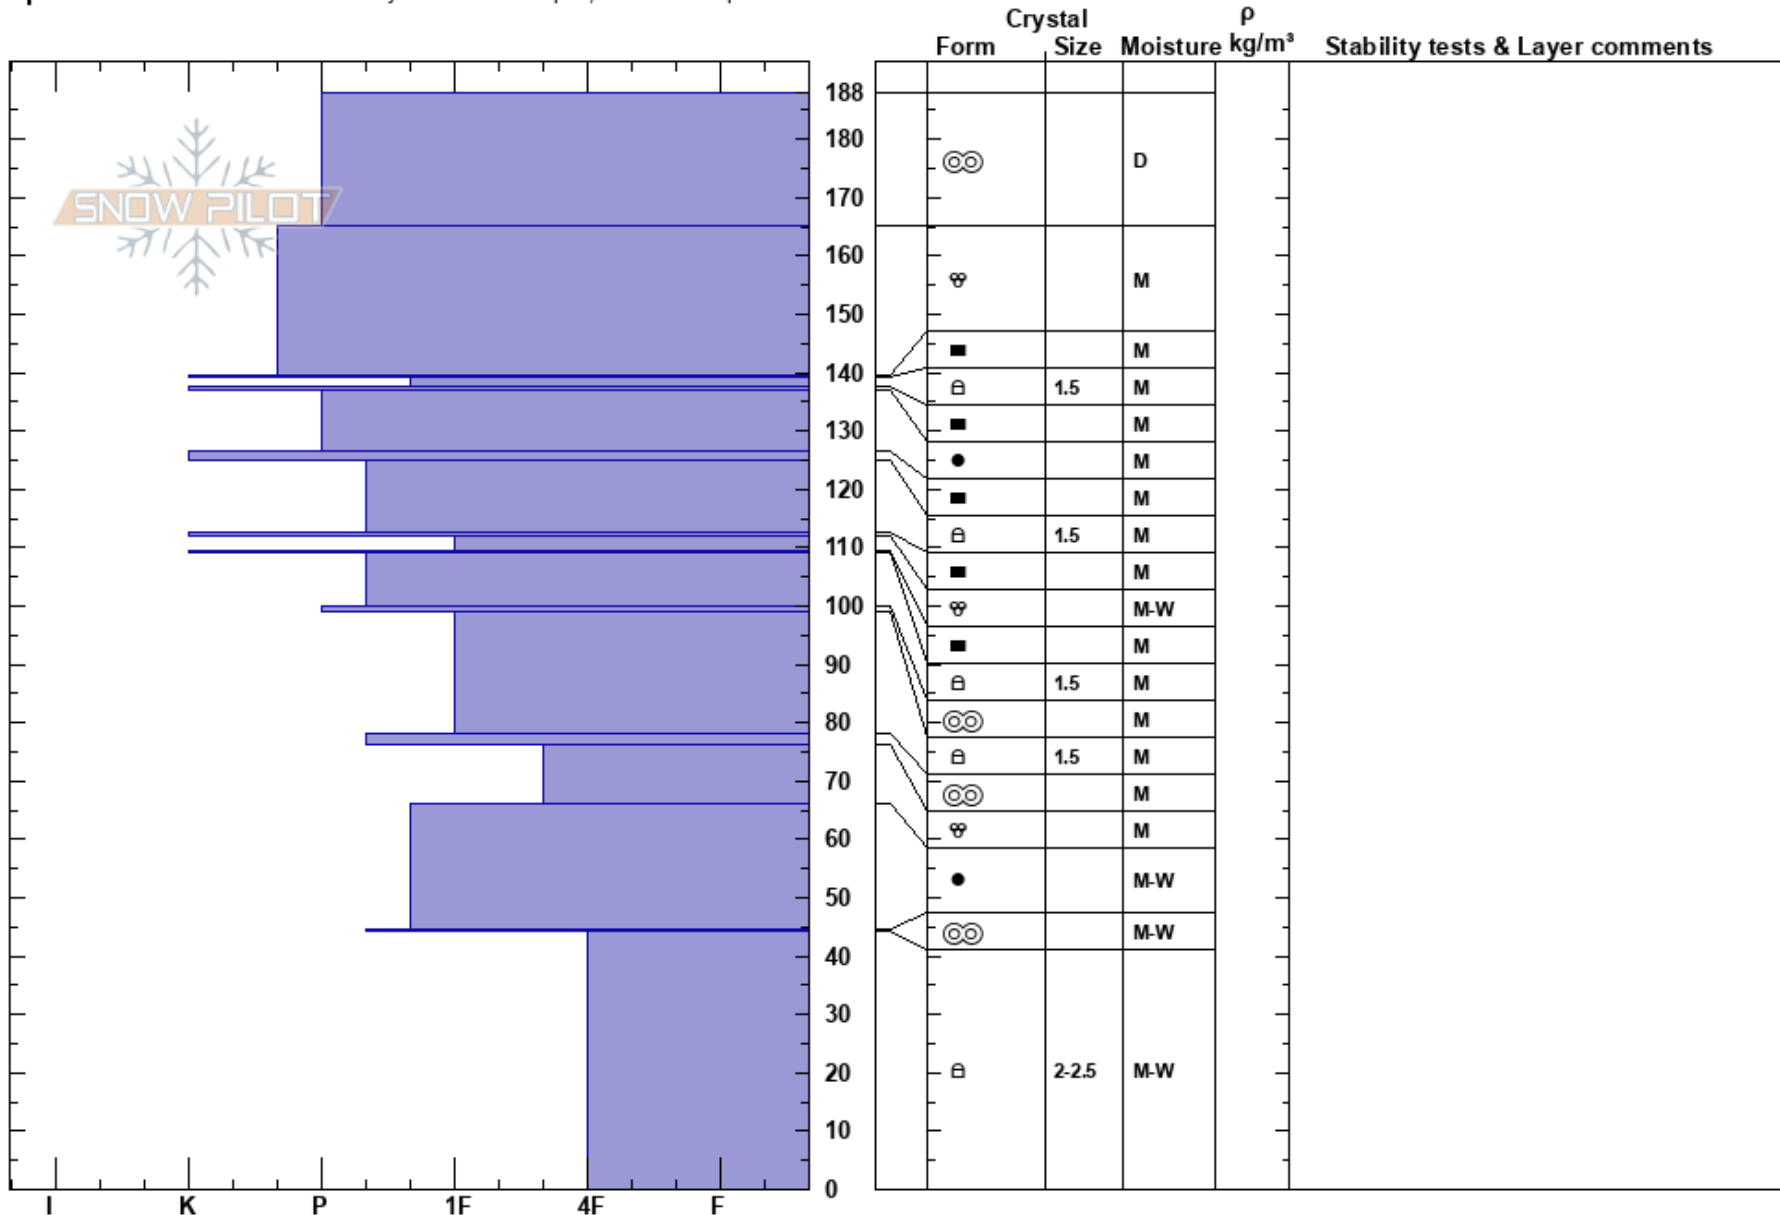

Haystack Saddle
 Lewis Range
 MT
 Elevation: 7050 ft
 Aspect: SW
 Specifics: Recent avalanche activity on different slopes; We skied slope

Jon Hageness
 04/16/2024 - 12:15pm
 Co-ord: 48.73791N, -113.72719W
 Slope Angle: 23°
 Wind Loading: previous

Stability:
 Air Temperature: -4.6°C
 Sky Cover: OVC
 Precipitation: S-1
 Wind: S Light Breeze

HS:188

Layer Notes:

Notes: Pit dug just NW of Haystack Saddle in Haystack Creek drainage.