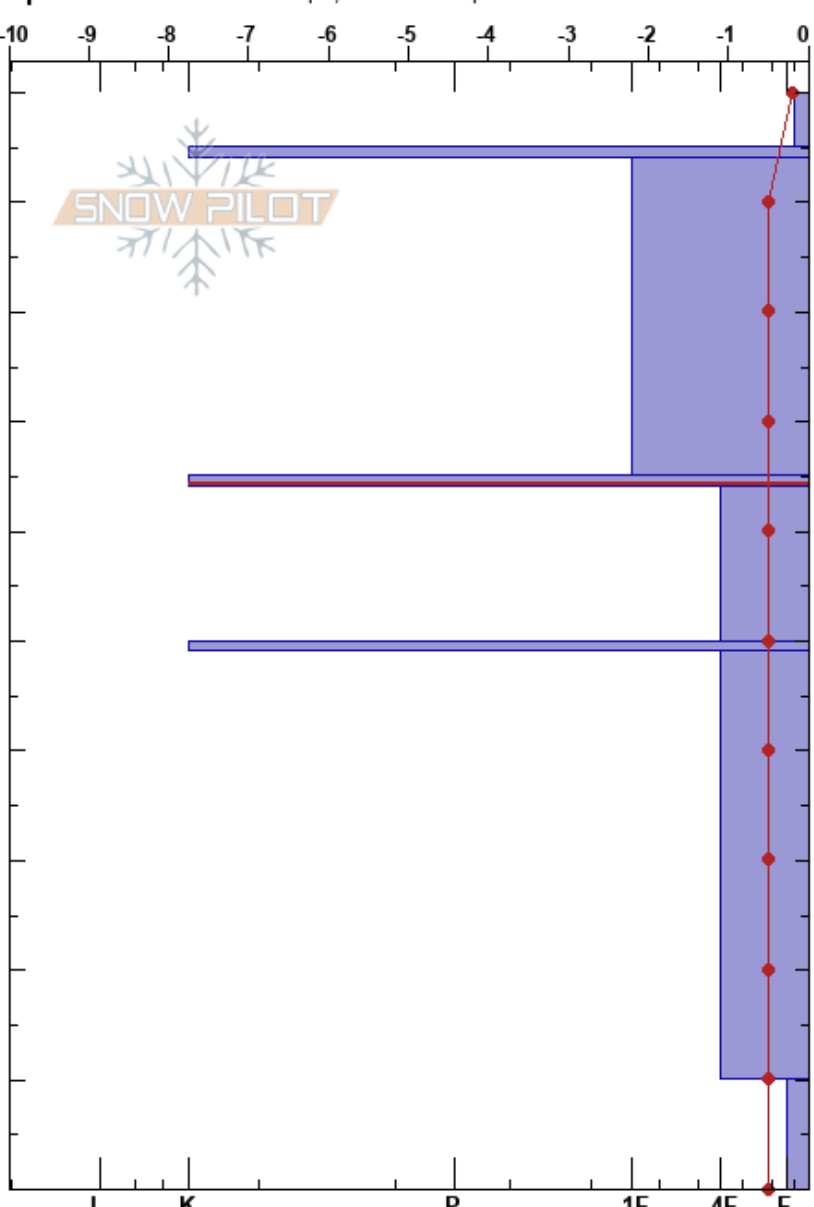

Sörfjelltinden
 Tamok
 Norway
 Elevation: 632 m
 Aspect: NW
 Specifics: Ski tracks on slope; We skied slope

Mikko Routala
 16/04/2024 - 14:39
 Co-ord: 34W 452540E 7676564N
 Slope Angle: 25°
 Wind Loading:

Stability:
 Air Temperature: 0.3°C
 Sky Cover: SCT
 Precipitation: NO
 Wind: SW Calm

HS:100
 PF:5
 PS:4
 100-95cm: Last night snowfall
 65-64cm: Problematic layer

Form	Crystal		Moisture	ρ kg/m ³	Stability tests & Layer comments
	Size				
+	2		M		100-95cm: Last night snowfall
-			M		
•	0.5		M-W		
○			M		← ECTP22 @64cm ← CT13, SP @64cm
•	1		M-W		
○			M-W		← CT22, SP @49cm
•	1		M-W		
^			M-W		

Notes: Pit next to well traveled route