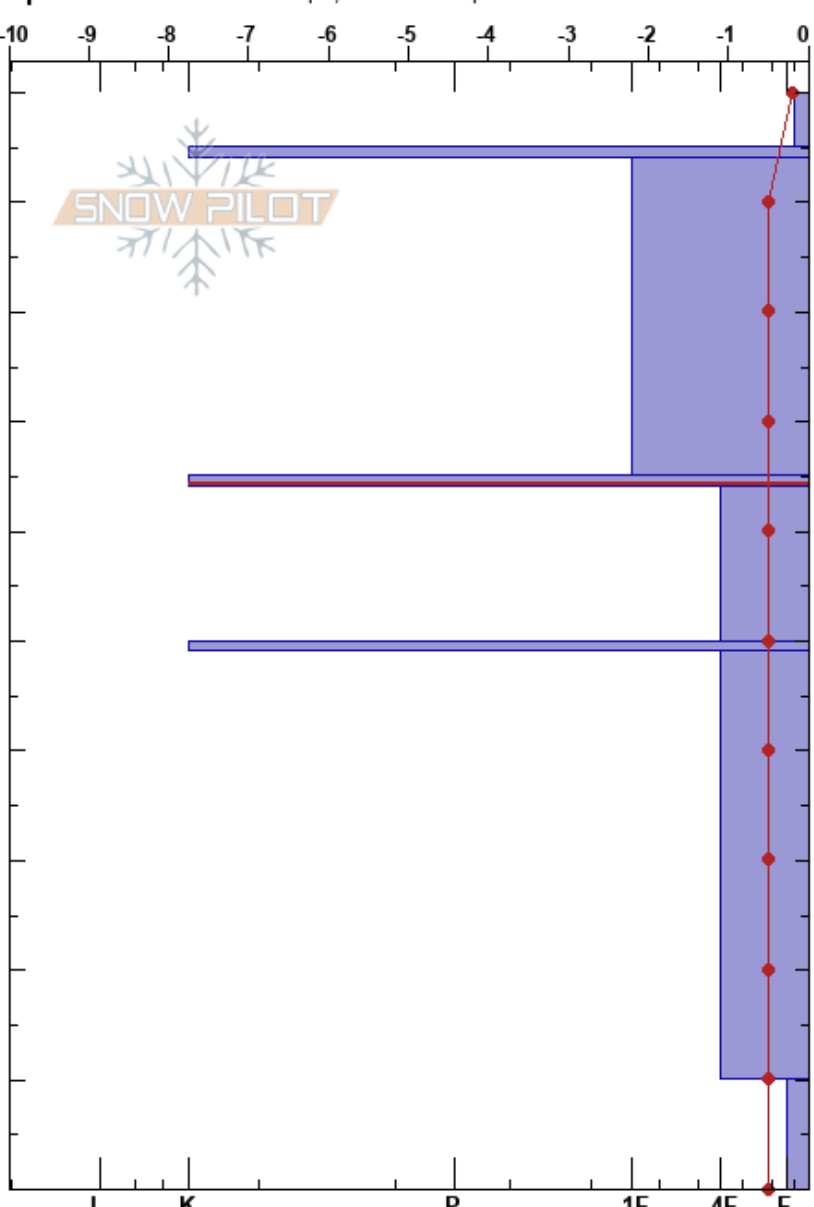

Sörfjelltinden  
 Tamok  
 Norway  
 Elevation: 632 m  
 Aspect: NW  
 Specifics: Ski tracks on slope; We skied slope

Mikko Routala  
 16/04/2024 - 14:39  
 Co-ord: 34W 452540E 7676564N  
 Slope Angle: 25°  
 Wind Loading:

Stability:  
 Air Temperature: 0.3°C  
 Sky Cover: SCT  
 Precipitation: NO  
 Wind: SW Calm

HS:100  
 PF:5  
 PS:4  
 100-95cm: Last night snowfall  
 65-64cm: Problematic layer

Form	Crystal		Moisture	$\rho$ kg/m <sup>3</sup>	Stability tests & Layer comments
	Size				
+	2		M		100-95cm: Last night snowfall
-			M		
•	0.5		M-W		
○			M		← ECTP22 @64cm ← CT13, SP @64cm
•	1		M-W		
○			M-W		← CT22, SP @49cm
•	1		M-W		
^			M-W		

Notes: Pit next to well traveled route