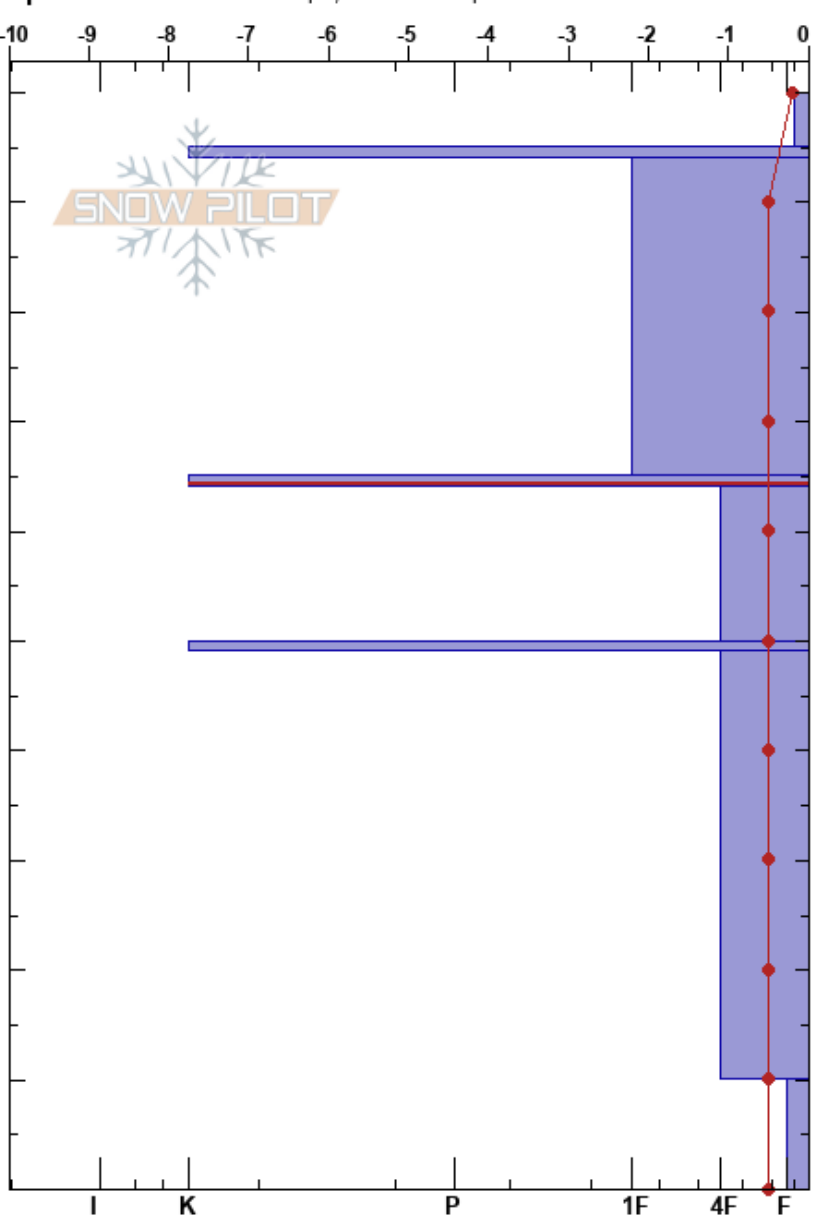

Sörfjelltinden
 Tamok
 Norway
 Elevation: 632 m
 Aspect: NW
 Specifics: Ski tracks on slope; We skied slope

Mikko Routala
 16/04/2024 - 14:39
 Co-ord: 34W 452540E 7676564N
 Slope Angle: 25°
 Wind Loading:

Stability:
 Air Temperature: 0.3°C
 Sky Cover: SCT
 Precipitation: NO
 Wind: SW Calm

HS:100
 PF:5
 PS:4
 100-95cm: Last night snowfall
 65-64cm: Problematic layer

Form	Crystal		Moisture	ρ kg/m ³	Stability tests & Layer comments
	Size				
+	2		M		100-95cm: Last night snowfall
-			M		
•	0.5		M-W		
○			M		← ECTP22 @64cm ← CT13, SP @64cm
•	1		M-W		
○			M-W		← CT22, SP @49cm
•	1		M-W		
^			M-W		

Notes: Pit next to well traveled route