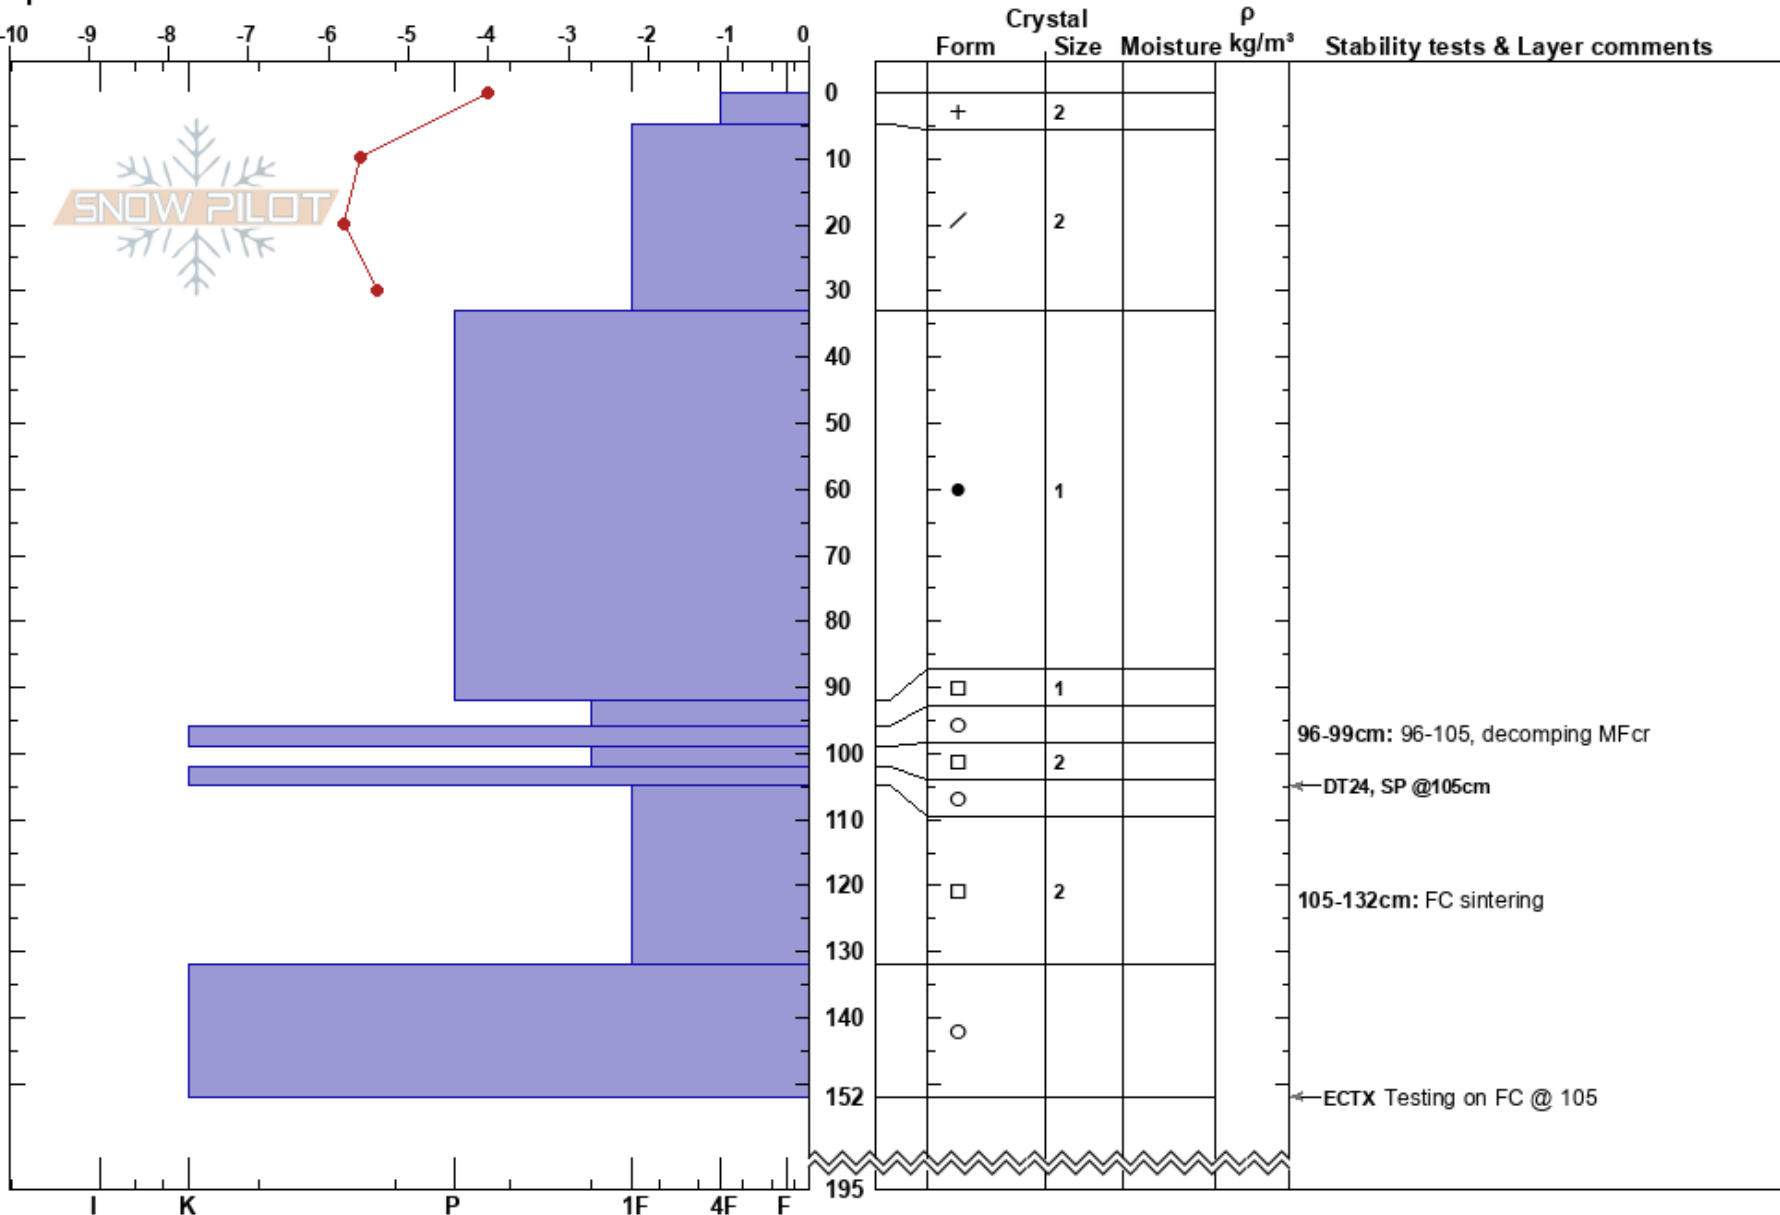

Murphy's Overhead
 Canadian Rockies
 AB
 Elevation: 1900 m
 Aspect: SE
 Specifics:

Jake Foster
 07/02/2018 - 11:00
 Co-ord: 49.30257N, -114.44587W
 Slope Angle: 34°
 Wind Loading: yes

Stability:
 Air Temperature: -3.4°C
 Sky Cover: OVC
 Precipitation: S-1
 Wind: SW Light Breeze

HS:195
 PF:15
 Layer Notes:
 96-99cm: 96-105, decomping MFcr
 105-132cm: FC sintering

Notes: Loaded bubble above Murphy's Right.