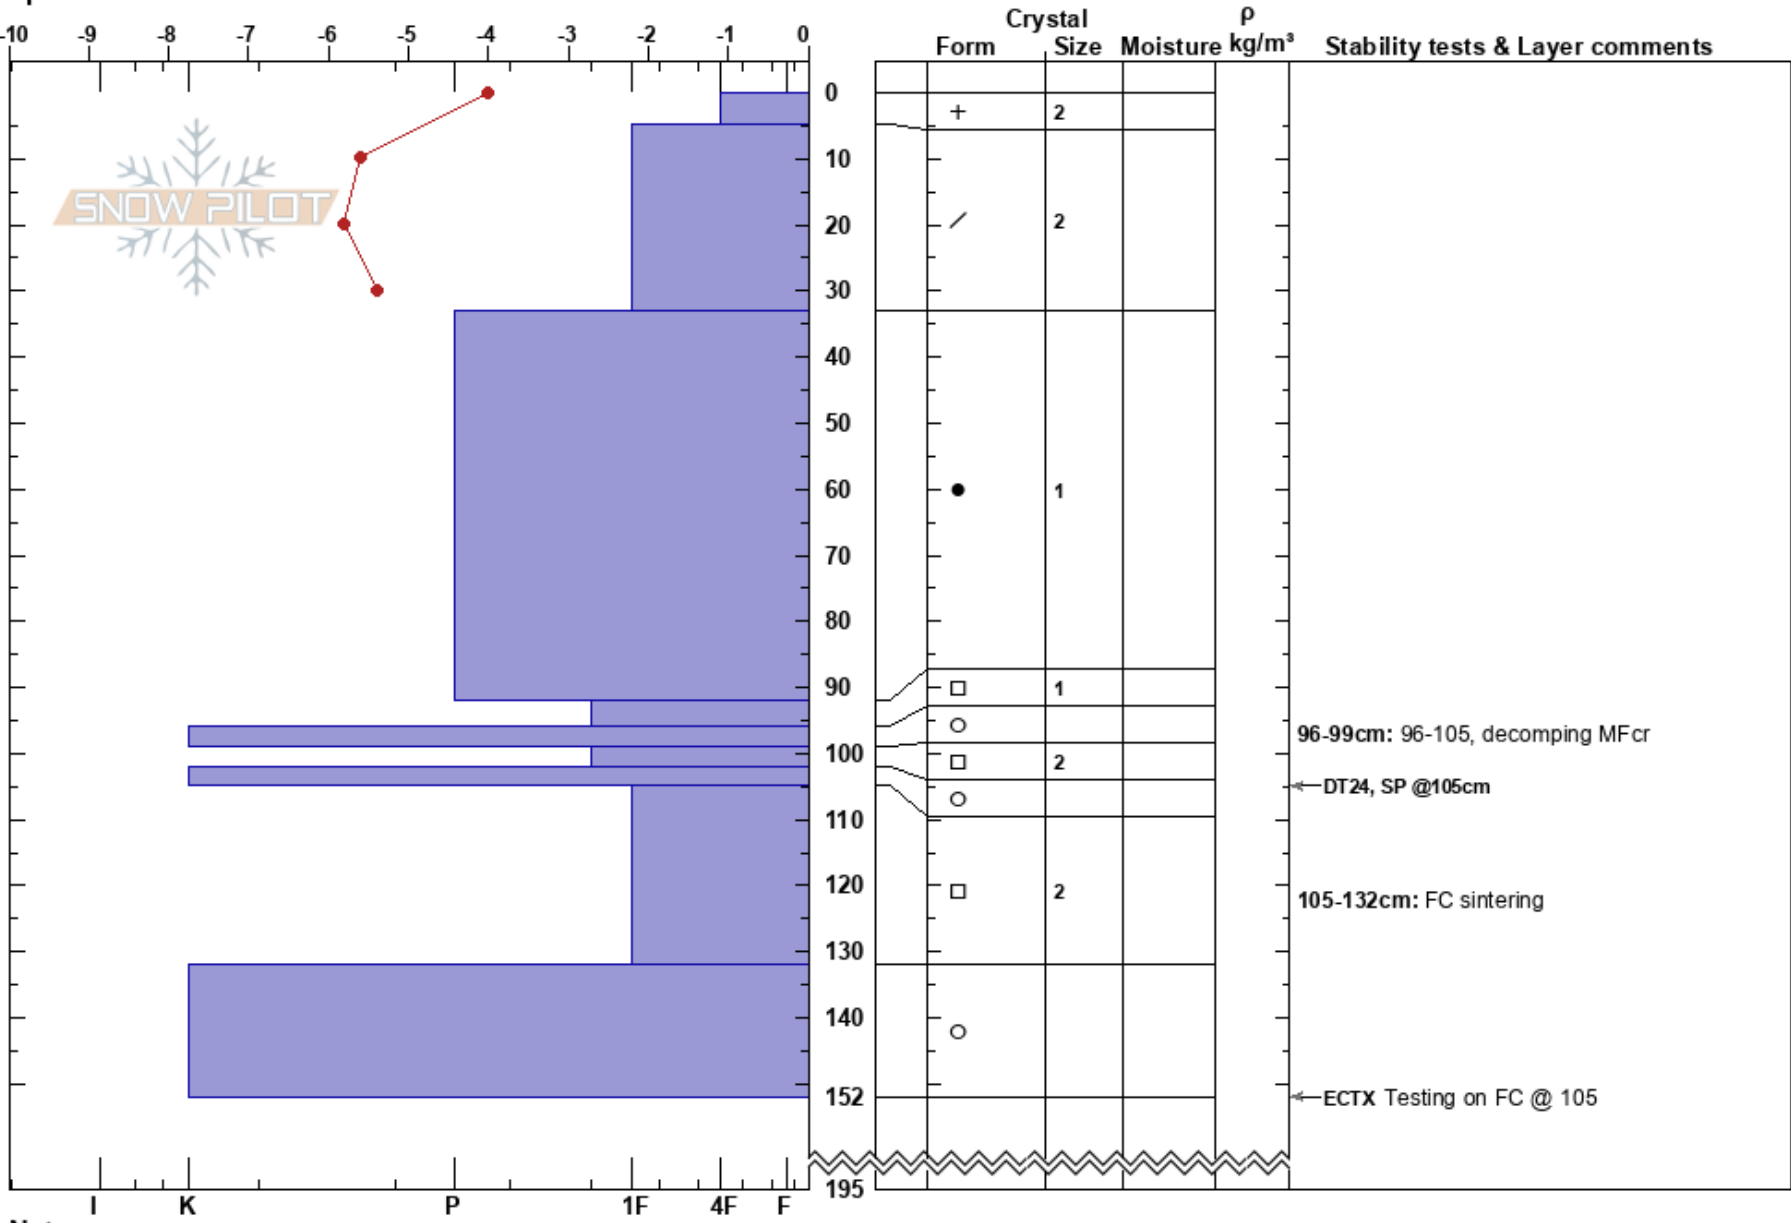

Murphy's Overhead
 Canadian Rockies
 AB
 Elevation: 1900 m
 Aspect: SE
 Specifics:

Jake Foster
 07/02/2018 - 11:00
 Co-ord: 49.30257N, -114.44587W
 Slope Angle: 34°
 Wind Loading: yes

Stability: **HS:195**
 Air Temperature: -3.4°C PF:15
 Sky Cover: OVC
 Precipitation: S-1
 Wind: SW Light Breeze
 Layer Notes:
 96-99cm: 96-105, decomping MFcr
 105-132cm: FC sintering

Notes: Loaded bubble above Murphy's Right.