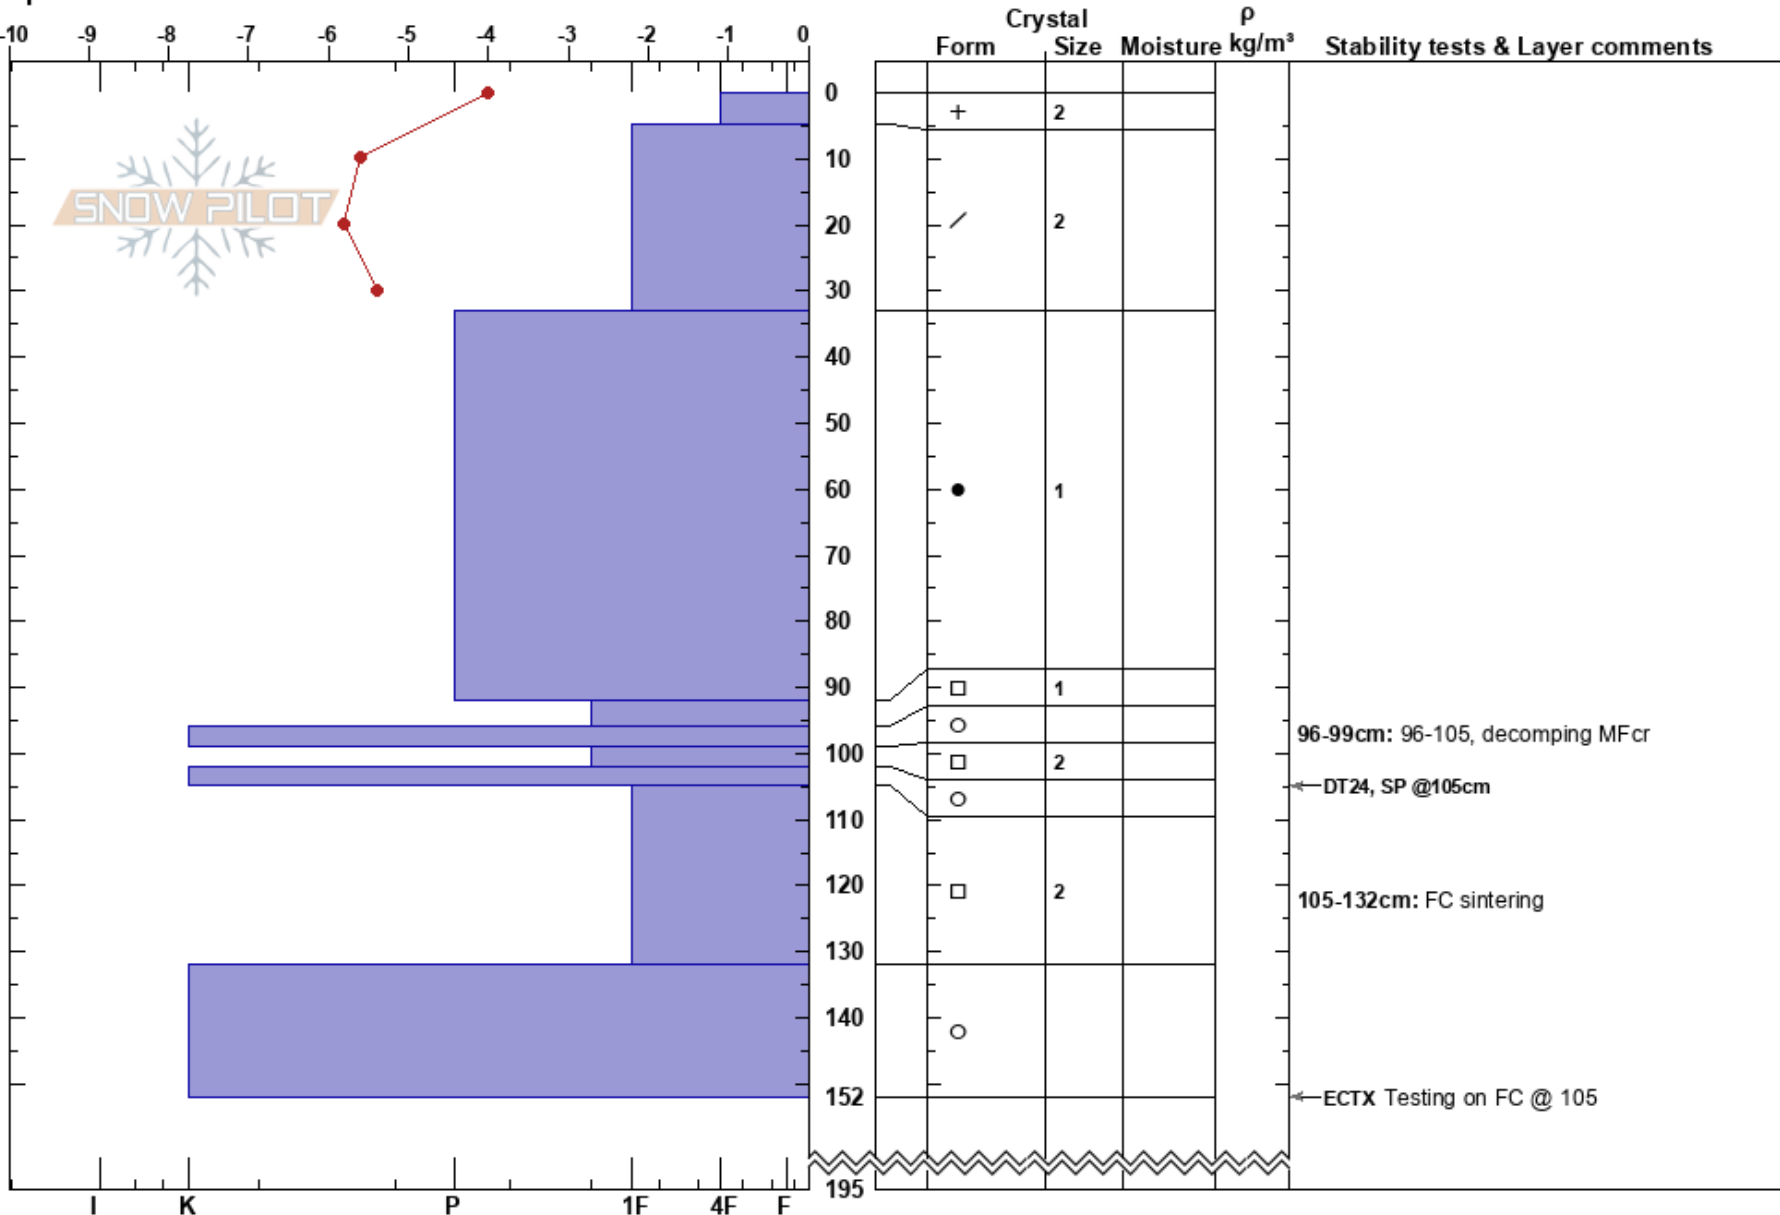

Murphy's Overhead  
 Canadian Rockies  
 AB  
 Elevation: 1900 m  
 Aspect: SE  
 Specifics:

Jake Foster  
 07/02/2018 - 11:00  
 Co-ord: 49.30257N, -114.44587W  
 Slope Angle: 34°  
 Wind Loading: yes

Stability:  
 Air Temperature: -3.4°C  
 Sky Cover: OVC  
 Precipitation: S-1  
 Wind: SW Light Breeze

HS:195  
 PF:15  
 Layer Notes:  
 96-99cm: 96-105, decomping MFcr  
 105-132cm: FC sintering

Notes: Loaded bubble above Murphy's Right.