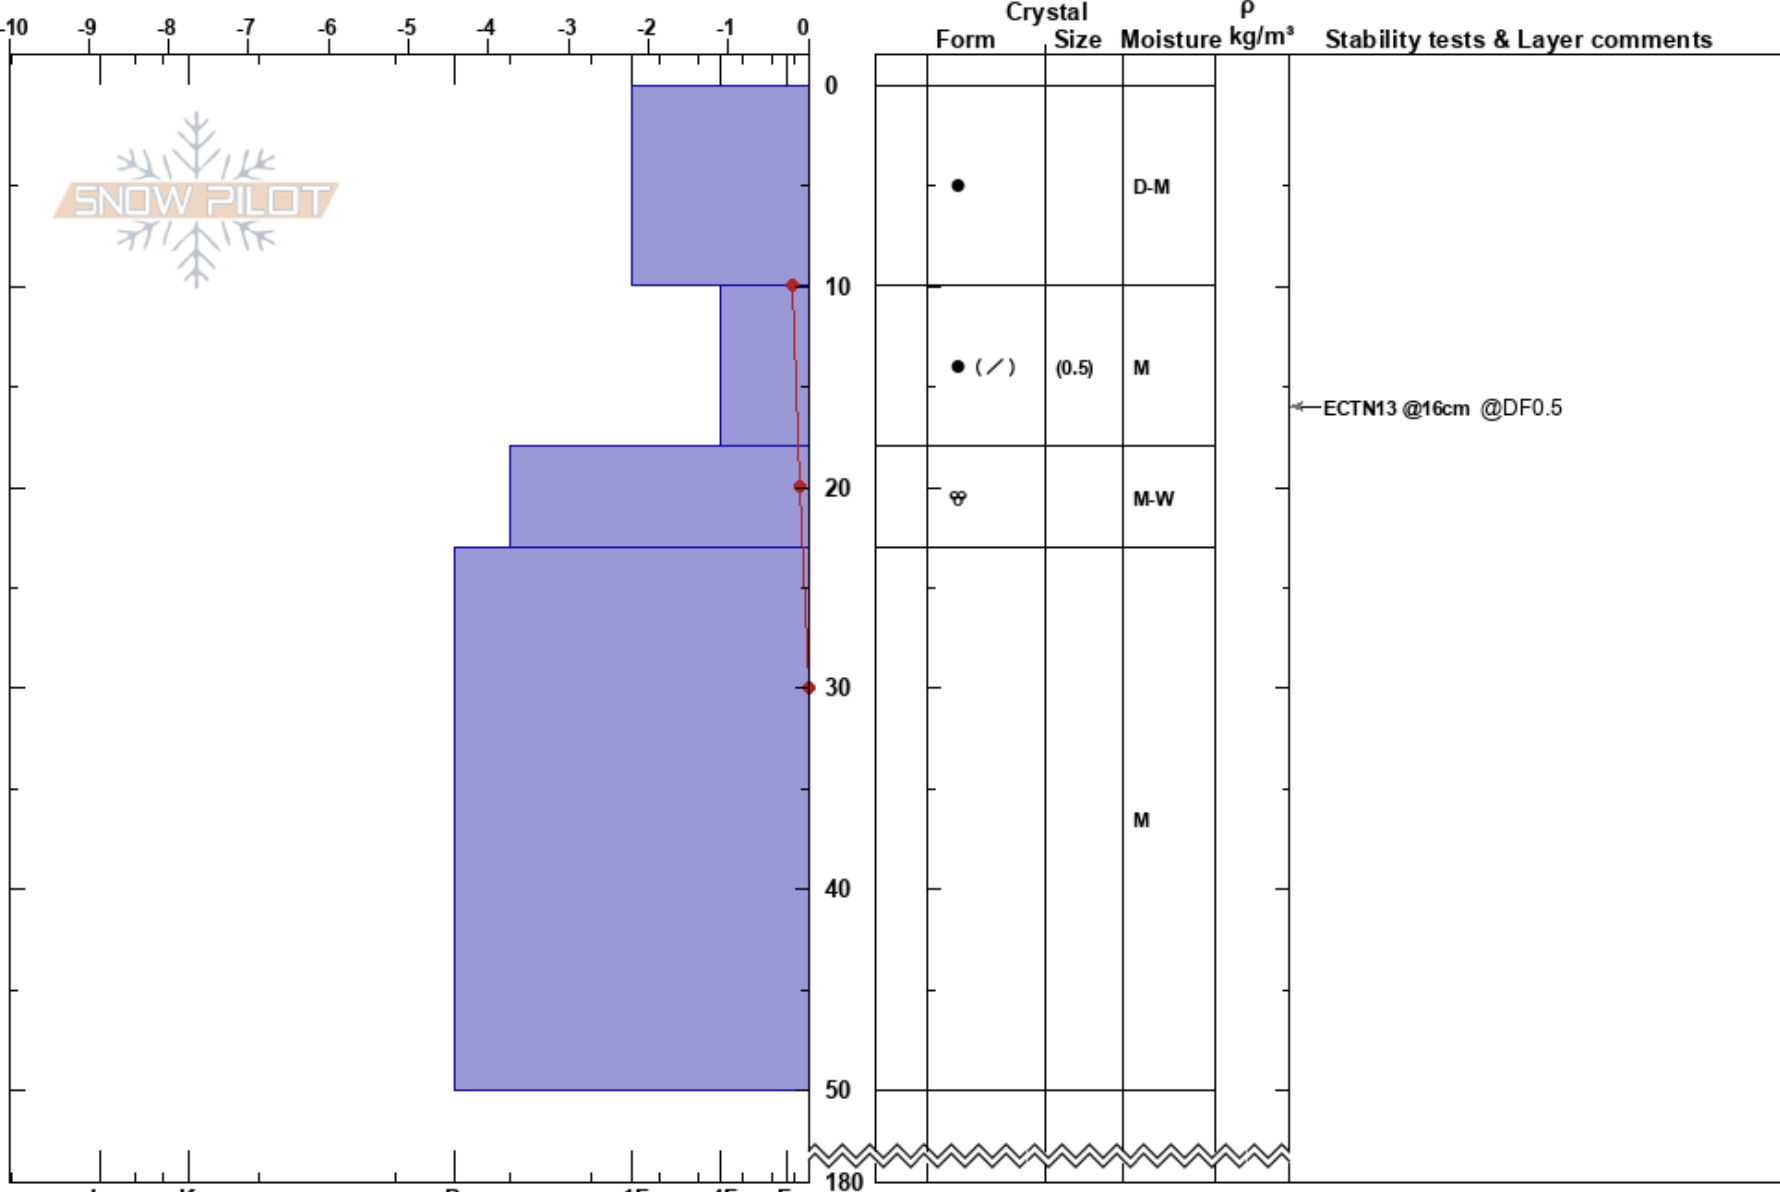

Fågelfället SE
 Fågelfället
 Sweden
 Elevation: 1000 m
 Aspect: SE

Stefan Lundin
 16/04/2024 - 11:00
 Co-ord: 65.30969N, 15.45834E
 Slope Angle: 37°
 Wind Loading: no

Stability:
 Air Temperature: -4.8°C PF:20
 Sky Cover: SCT
 Precipitation: NO
 Wind: Calm

Layer Notes:

Specifics: We snowmobiled slope

Notes: I K P 1F 4F F 180