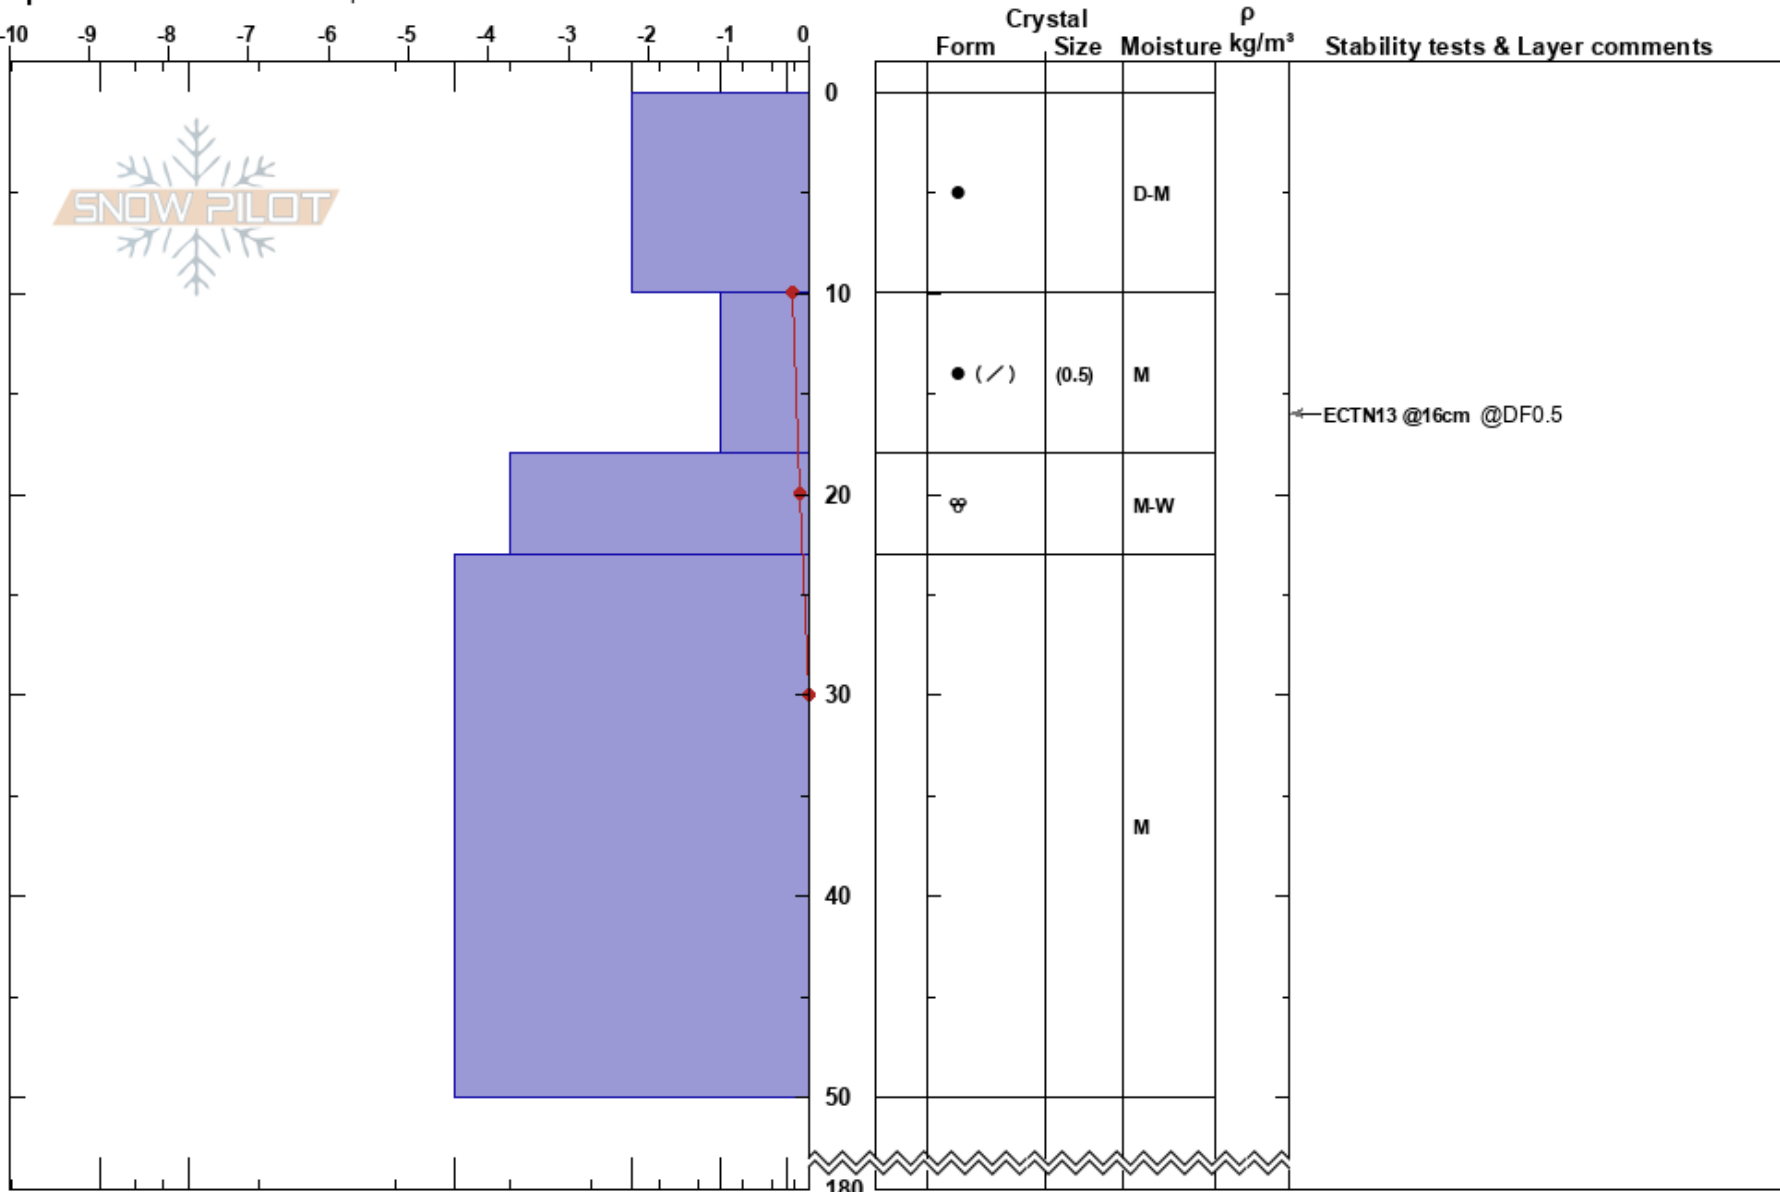

Fågelfället SE
 Fågelfället
 Sweden
 Elevation: 1000 m
 Aspect: SE

Stefan Lundin
 16/04/2024 - 11:00
 Co-ord: 65.30969N, 15.45834E
 Slope Angle: 37°
 Wind Loading: no

Stability: HS:180
 Air Temperature: -4.8°C PF:20
 Sky Cover: SCT
 Precipitation: NO
 Wind: Calm

Specifics: We snowmobiled slope

Notes:
 I K P 1F 4F F 180