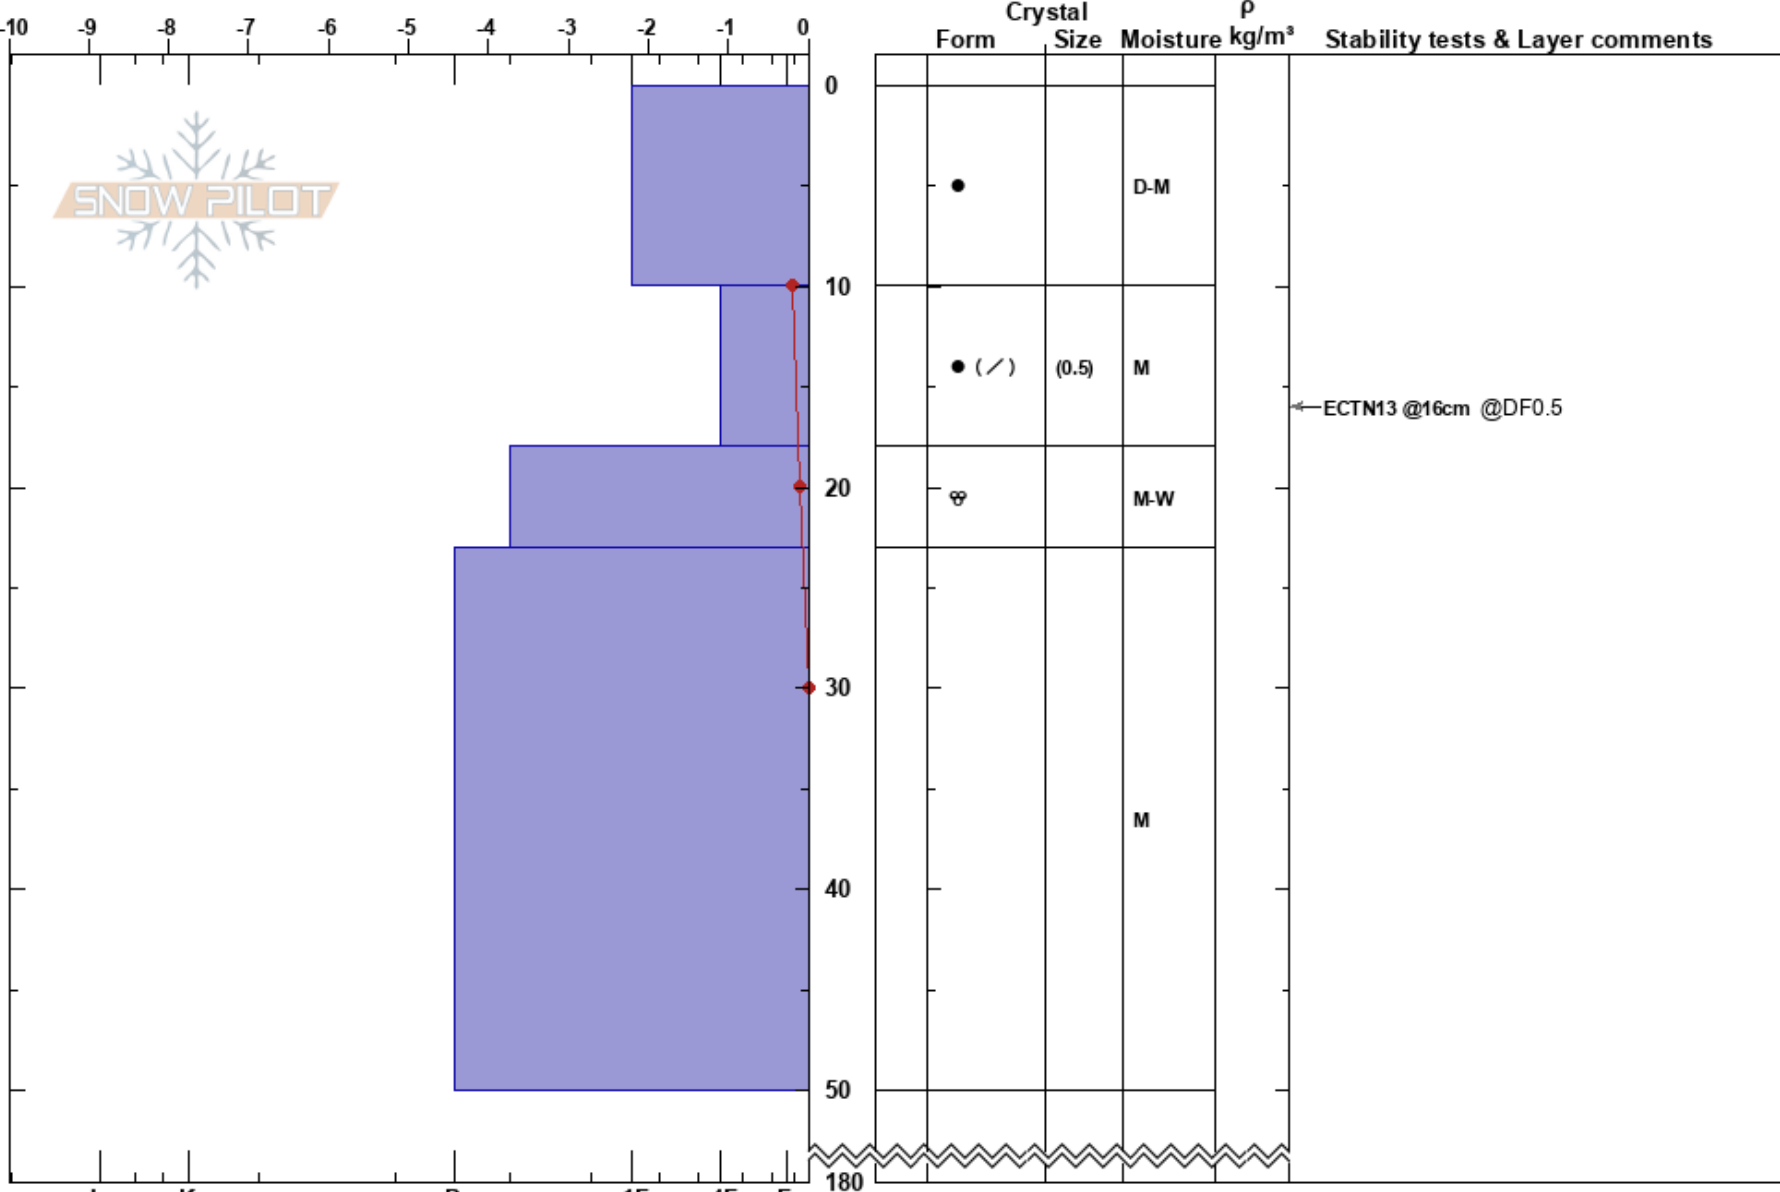

Fågelfället SE
 Fågelfället
 Sweden
 Elevation: 1000 m
 Aspect: SE

Stefan Lundin
 16/04/2024 - 11:00
 Co-ord: 65.30969N, 15.45834E
 Slope Angle: 37°
 Wind Loading: no

Stability:
 Air Temperature: -4.8°C PF:20
 Sky Cover: SCT
 Precipitation: NO
 Wind: Calm

Layer Notes:

Specifics: We snowmobiled slope

Notes: