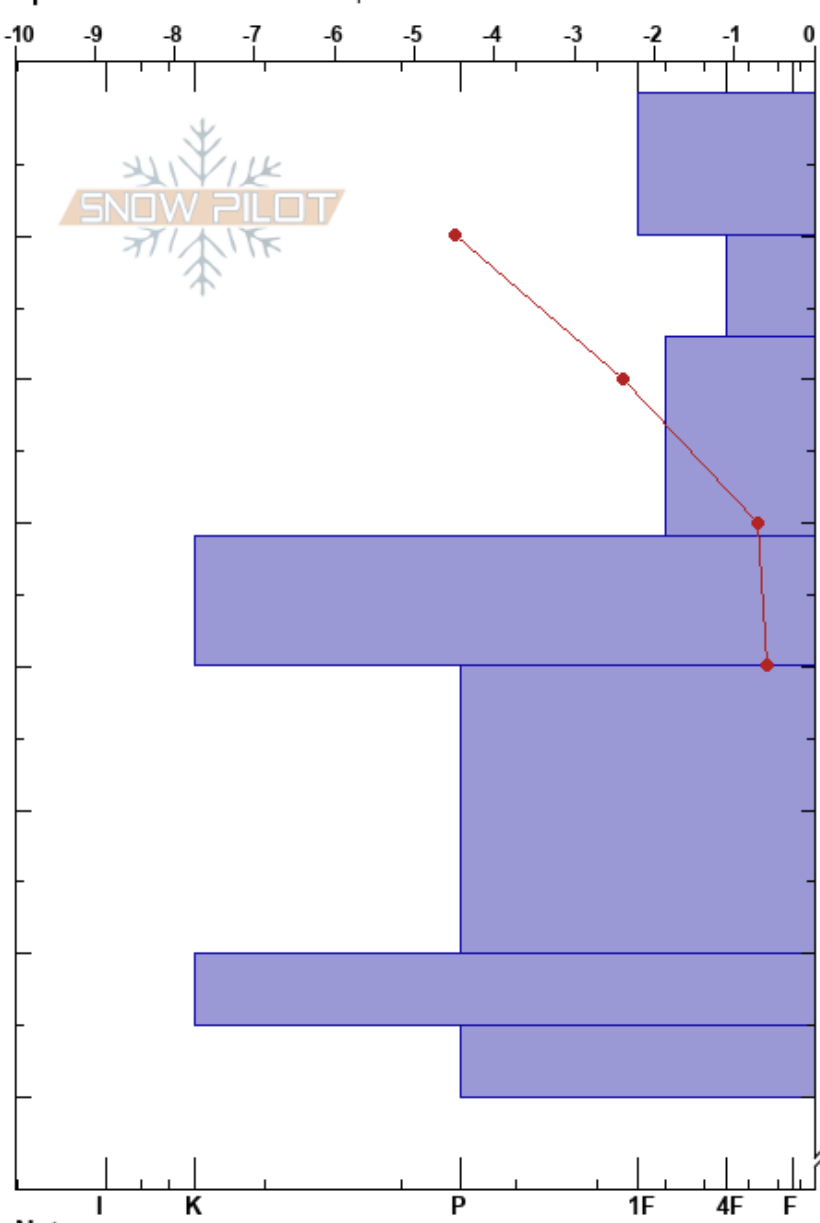

Fågelfället SV
 Fågelfället
 Sweden
 Elevation: 990 m
 Aspect: SW
 Specifics: We snowmobiled slope

Stefan Lundin
 16/04/2024 - 10:30
 Co-ord: 65.30938N, 15.45933E
 Slope Angle: 25°
 Wind Loading: no

Stability: **HS:280**
 Air Temperature: -5.2°C PF:30
 Sky Cover: FEW
 Precipitation: NO
 Wind: N Light Breeze

Layer Notes:

Form	Crystal Size	Moisture	ρ kg/m ³	Stability tests & Layer comments
•	0.3	D		
↘ (□)	0.5(0.5)	D		← ECTN1 @10cm @FCsf0.5
•	0.3	D		← ECTN12 @17cm @DF0.5
⊙				← ECTN22 @31cm @RG0.3
		M		
⊙				
		M		