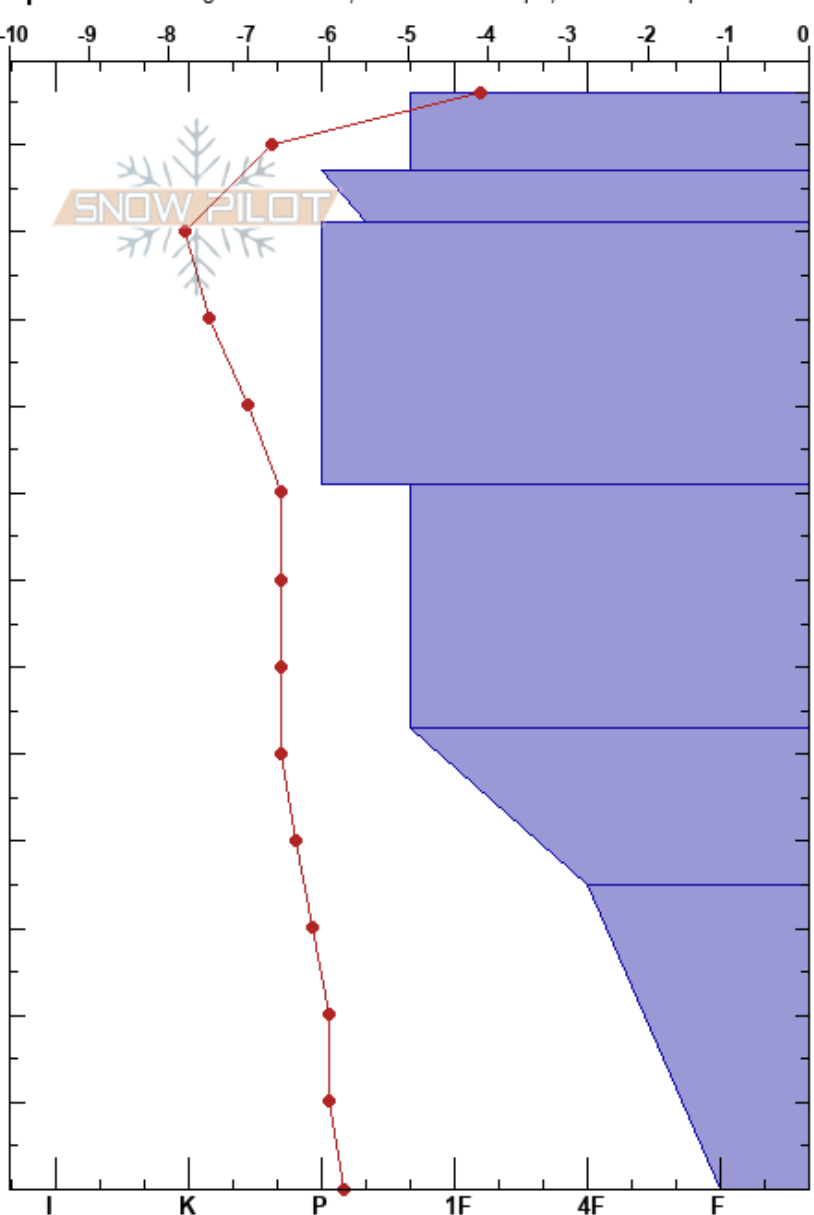

The Roll
 Arapahoe Basin Ski Area
 CO
Elevation: 11778 ft
Aspect: 0°
Specifics: Pit dug in a Ski Area; Ski tracks on slope; We skied slope

Maxwell Chenail
 04/15/2024 - 10:00am
Co-ord: 39.63436N, -105.87809W
Slope Angle: 36°
Wind Loading: no

Stability: Very Good
Air Temperature: 1°C
Sky Cover: FEW
Precipitation: NO
Wind: SW Light Breeze

HS: 126
PF: 5 53-35cm: Problematic layer
PS: 0

Form	Crystal		ρ kg/m ³	Stability tests & Layer comments
	Size	Moisture		
○	0.1			
●	0.1-0.3			
⊖	0.3-0.5			
●	0.3			
⊖	0.3-0.5			
□	1-2			
△ (△)	6-10			