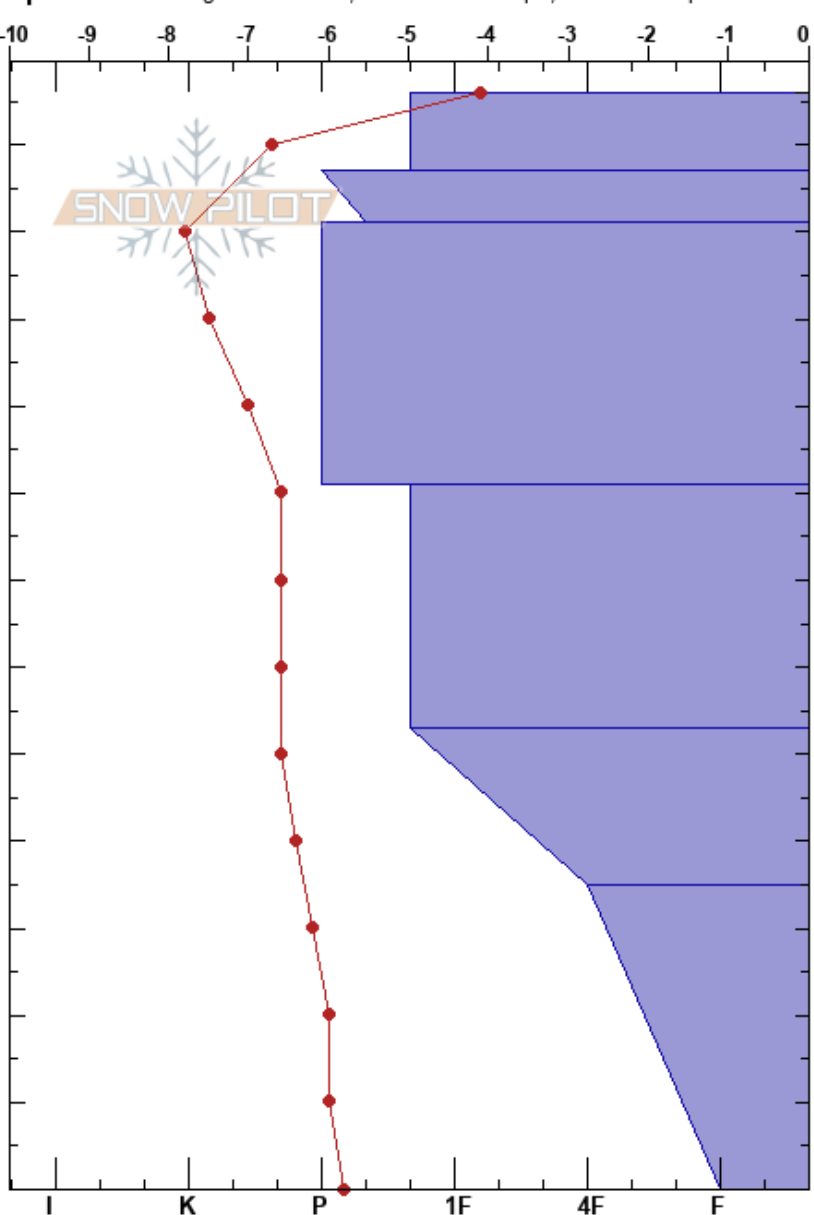

The Roll
 Arapahoe Basin Ski Area
 CO
 Elevation: 11778 ft
 Aspect: 0°
 Specifics: Pit dug in a Ski Area; Ski tracks on slope; We skied slope

Maxwell Chenail
 04/15/2024 - 10:00am
 Co-ord: 39.63436N, -105.87809W
 Slope Angle: 36°
 Wind Loading: no

Stability: Very Good
 Air Temperature: 1°C
 Sky Cover: FEW
 Precipitation: NO
 Wind: SW Light Breeze

HS:126
 PF:5
 PS:0
 53-35cm:Problematic layer

Form	Crystal		ρ kg/m ³	Stability tests & Layer comments
	Size	Moisture		
○	0.1			
●	0.1-0.3			
⊖	0.3-0.5			
●	0.3			
⊖	0.3-0.5			
□	1-2			
△ (△)	6-10			