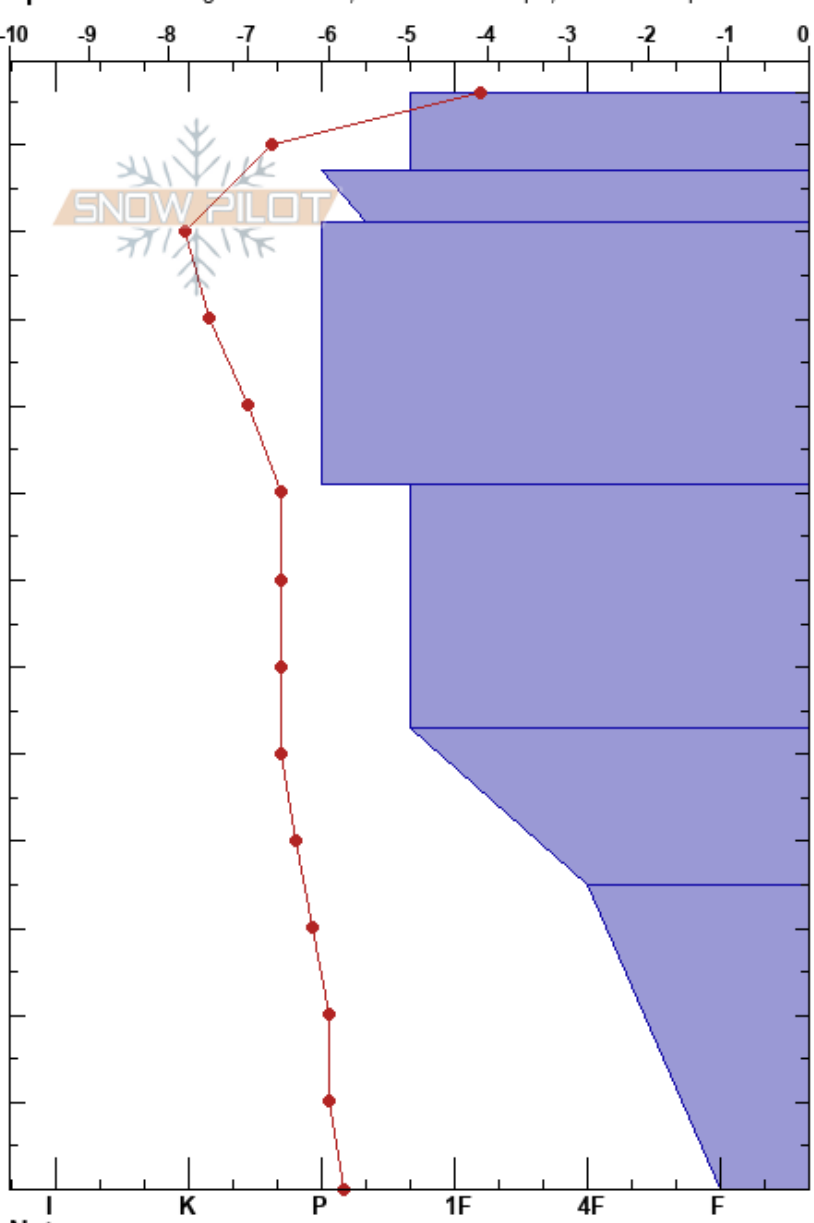

The Roll
 Arapahoe Basin Ski Area 04/15/2024 - 10:00am
 CO
Elevation: 11778 ft
Aspect: 0°
Specifics: Pit dug in a Ski Area; Ski tracks on slope; We skied slope

Maxwell Chenail
Co-ord: 39.63436N, -105.87809W
Slope Angle: 36°
Wind Loading: no

Stability: Very Good **HS:**126 **Layer Notes:**
Air Temperature: 1°C **PF:**5 53-35cm:Problematic layer
Sky Cover: FEW **PS:** 0
Precipitation: NO
Wind: SW Light Breeze

Form	Crystal		ρ kg/m ³	Stability tests & Layer comments
	Size	Moisture		
○	0.1			
●	0.1-0.3			
⊖	0.3-0.5			
●	0.3			
⊖	0.3-0.5			
□	1-2			
△ (△)	6-10			