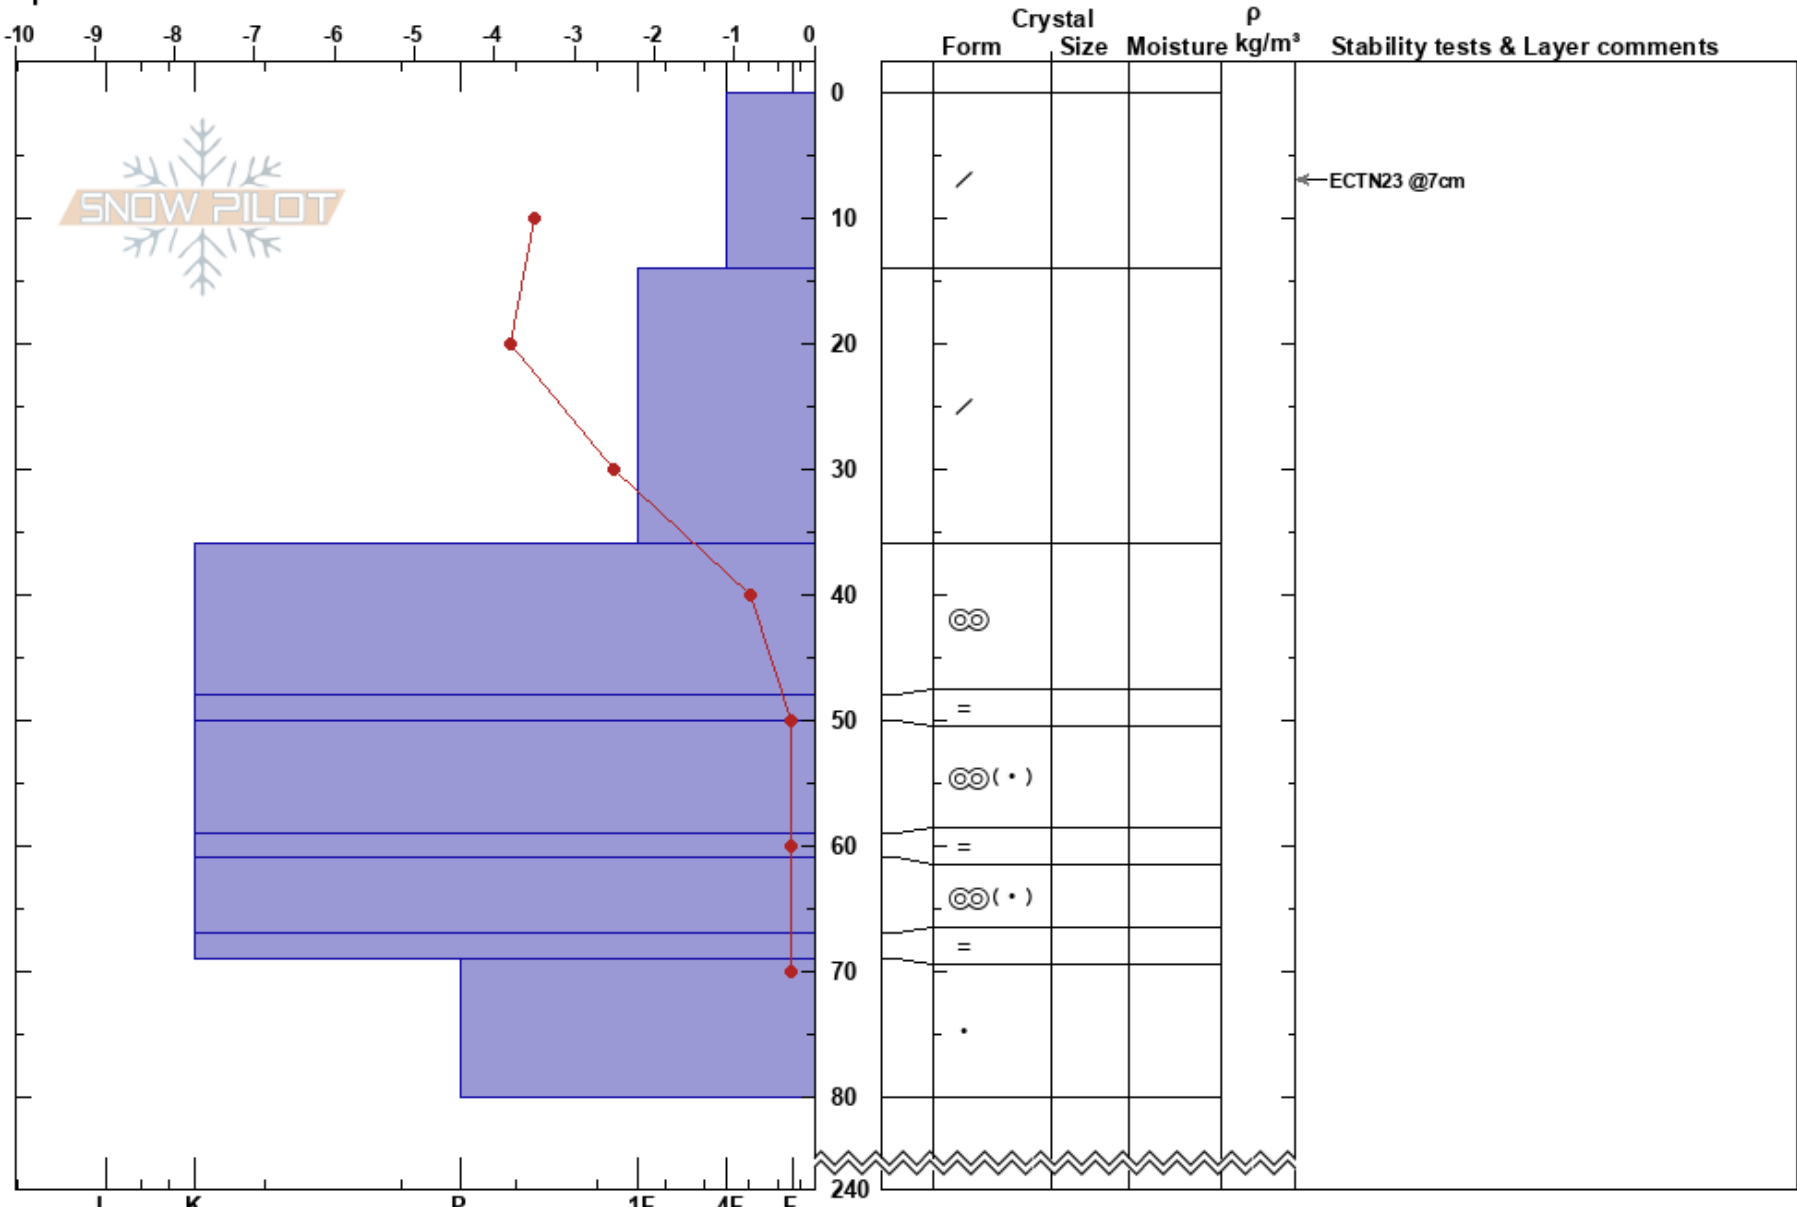

Lillskarven Ö
 Funäsfjällen
 Sweden
Elevation: 1078 m
Aspect: E
Specifics:

Matilda Johansson
 15/04/2024 - 12:00
Co-ord: 33V 364122E 6940170N
Slope Angle: 27°
Wind Loading: previous

Stability: HS:240
Air Temperature: -3.5°C **PF:** 10
Sky Cover: FEW
Precipitation: NO
Wind: NW Light Breeze

Notes: ALP. Temp+ återfrysning samt eventuell drevsnö.