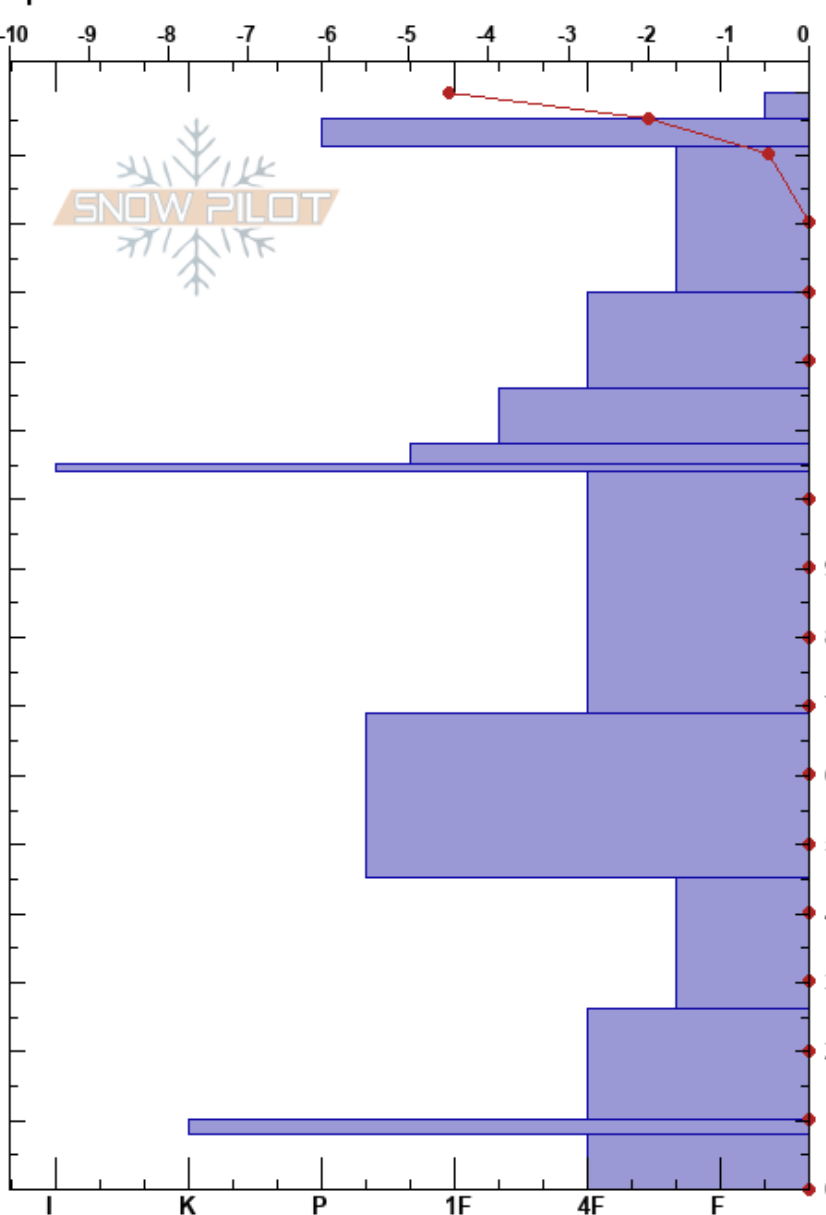

Ski Hill Lionhead
 Lionhead Range
 MT
 Elevation: 8010 ft
 Aspect: 69°
 Specifics:

Alex Marienthal
 04/06/2024 - 10:43am
 Co-ord: 44.70228N, -111.29555W
 Slope Angle: 27°
 Wind Loading: no

Stability: Good
 Air Temperature: -6.5°C
 Sky Cover: OVC
 Precipitation: S1
 Wind: N Light Breeze

HS:159
 PF:30
 159-155cm:Problematic layer

Elevation (m)	Crystal		ρ kg/m ³	Stability tests & Layer comments
	Form	Size		
159	+r			
150	⊙		M	
140	○		M	
130	●	0.5	M	
120	○		M	
110	●	0.5	M	
100				
90	⊖	1	D-M	
80				
70				
60	⊖	1-1.5	D-M	
50				
40	^	4-8	M	
30				
20	⊖	2-4	D-M	
10	⊙			
0	^	4-8	M	