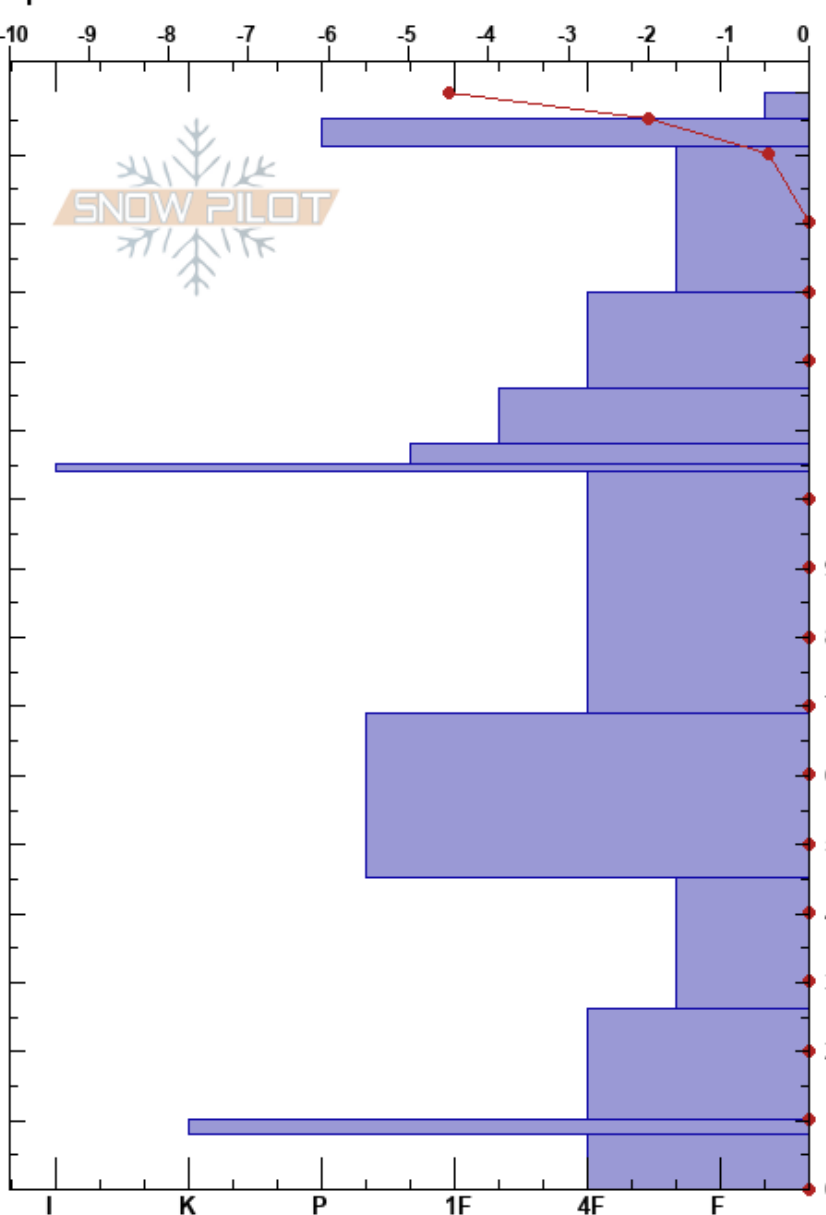

Ski Hill Lionhead
 Lionhead Range
 MT
 Elevation: 8010 ft
 Aspect: 69°
 Specifics:

Alex Marienthal
 04/06/2024 - 10:43am
 Co-ord: 44.70228N, -111.29555W
 Slope Angle: 27°
 Wind Loading: no

Stability: Good
 Air Temperature: -6.5°C
 Sky Cover: OVC
 Precipitation: S1
 Wind: N Light Breeze

HS:159
 PF:30
 159-155cm:Problematic layer

| Elevation (cm) | Crystal | | Moisture | ρ kg/m ³ | Stability tests & Layer comments |
|----------------|---------|-------|----------|--------------------------|----------------------------------|
| | Form | Size | | | |
| 159 | +r | | | | |
| 150 | ⊙ | | M | | |
| 140 | ○ | | M | | |
| 130 | ● | 0.5 | M | | |
| 120 | ○ | | M | | |
| 110 | ● | 0.5 | M | | |
| 100 | | | | | |
| 90 | ⊖ | 1 | D-M | | |
| 80 | | | | | |
| 70 | | | | | |
| 60 | ⊖ | 1-1.5 | D-M | | |
| 50 | | | | | |
| 40 | ^ | 4-8 | M | | |
| 30 | | | | | |
| 20 | ⊖ | 2-4 | D-M | | |
| 10 | ⊙ | | | | |
| 0 | ^ | 4-8 | M | | |