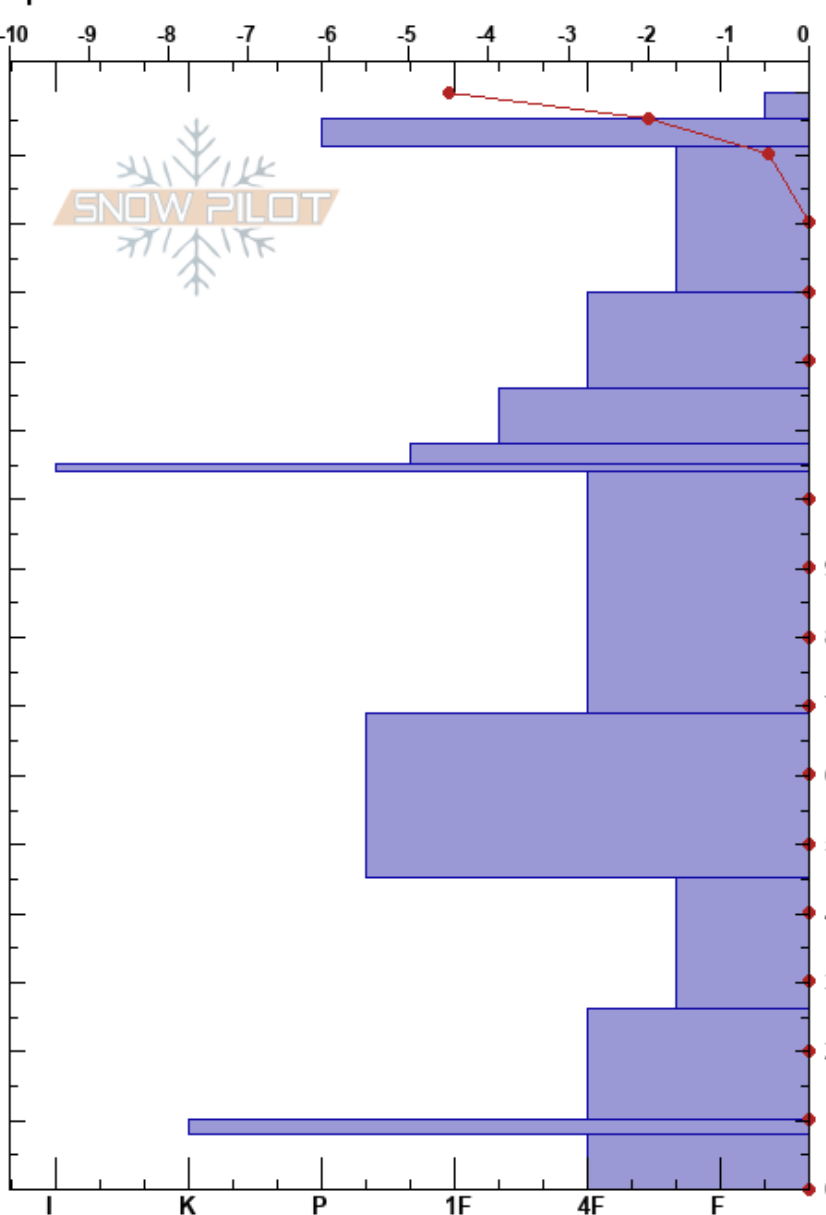

Ski Hill Lionhead
 Lionhead Range
 MT
 Elevation: 8010 ft
 Aspect: 69°
 Specifics:

Alex Marienthal
 04/06/2024 - 10:43am
 Co-ord: 44.70228N, -111.29555W
 Slope Angle: 27°
 Wind Loading: no

Stability: Good
 Air Temperature: -6.5°C
 Sky Cover: OVC
 Precipitation: S1
 Wind: N Light Breeze

HS:159
 PF:30
 159-155cm:Problematic layer

Elevation (cm)	Crystal		ρ kg/m ³	Stability tests & Layer comments
	Form	Size		
159	+r			
150	⊙		M	
140	○		M	
130	●	0.5	M	
120	○		M	
110	●	0.5	M	
100				
90	⊖	1	D-M	
80				
70				
60	⊖	1-1.5	D-M	
50				
40	^	4-8	M	
30				
20	⊖	2-4	D-M	
10	⊙			
0	^	4-8	M	