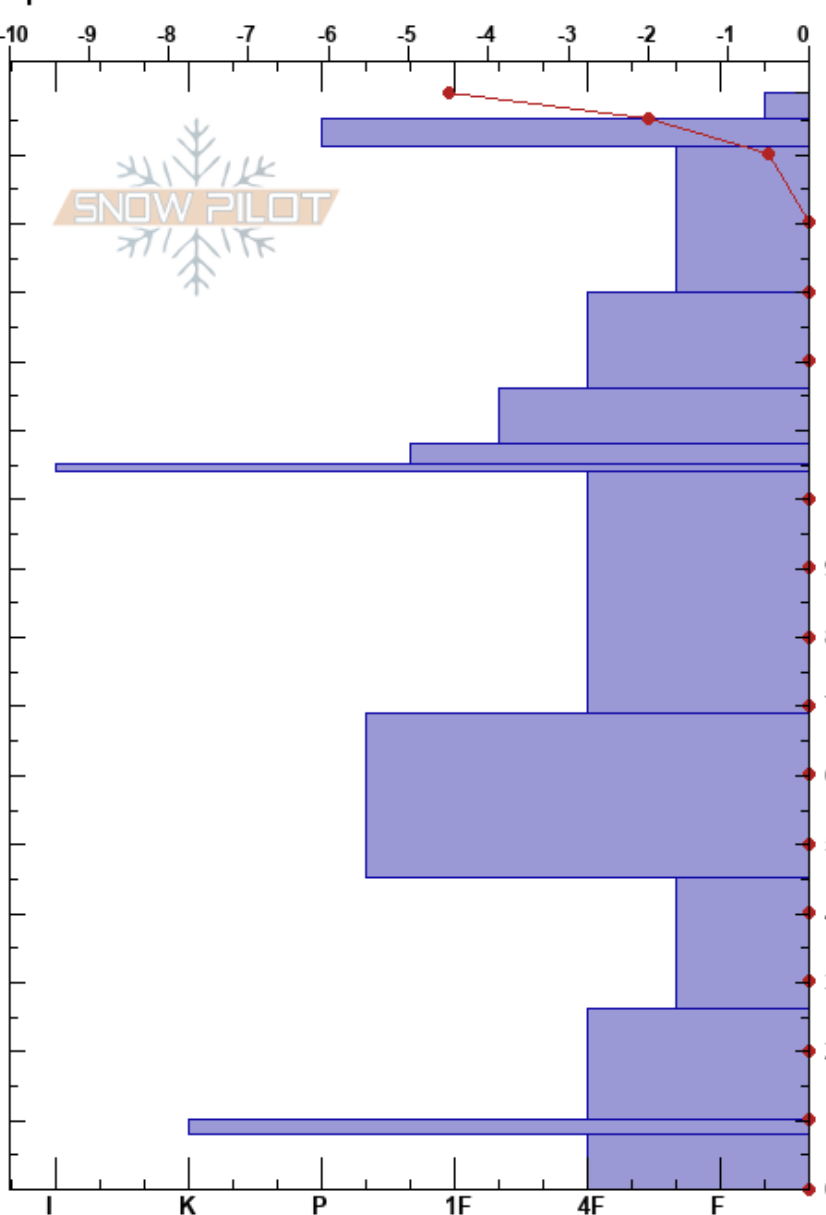

Ski Hill Lionhead
 Lionhead Range
 MT
 Elevation: 8010 ft
 Aspect: 69°
 Specifics:

Alex Marienthal
 04/06/2024 - 10:43am
 Co-ord: 44.70228N, -111.29555W
 Slope Angle: 27°
 Wind Loading: no

Stability: Good
 Air Temperature: -6.5°C
 Sky Cover: OVC
 Precipitation: S1
 Wind: N Light Breeze

HS:159
 PF:30
 159-155cm:Problematic layer

Elevation (m)	Crystal		Moisture	ρ kg/m ³	Stability tests & Layer comments
	Form	Size			
159	+r				
150	⊙		M		
140	○		M		
130	●	0.5	M		
120	○		M		
110	●	0.5	M		
100					
90	⊖	1	D-M		
80					
70					
60	⊖	1-1.5	D-M		
50					
40	^	4-8	M		
30					
20	⊖	2-4	D-M		
10	⊙				
0	^	4-8	M		