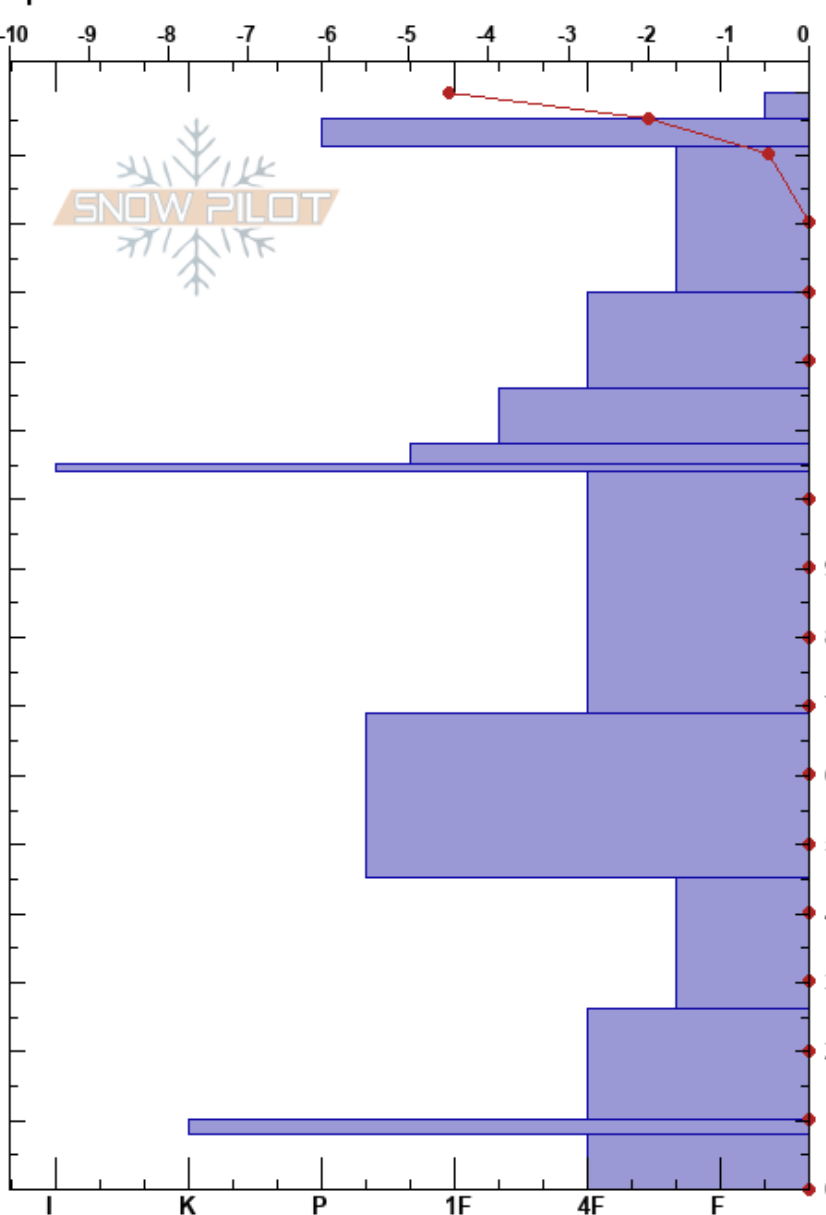

Ski Hill Lionhead
 Lionhead Range
 MT
 Elevation: 8010 ft
 Aspect: 69°
 Specifics:

Alex Marienthal
 04/06/2024 - 10:43am
 Co-ord: 44.70228N, -111.29555W
 Slope Angle: 27°
 Wind Loading: no

Stability: Good
 Air Temperature: -6.5°C
 Sky Cover: OVC
 Precipitation: S1
 Wind: N Light Breeze

HS:159
 PF:30
 159-155cm:Problematic layer

| Elevation (m) | Crystal | | Moisture | ρ kg/m³ | Stability tests & Layer comments |
|---------------|---------|-------|----------|---------|----------------------------------|
| | Form | Size | | | |
| 159 | +r | | | | |
| 150 | ⊙ | | M | | |
| 140 | ○ | | M | | |
| 130 | ● | 0.5 | M | | |
| 120 | ○ | | M | | |
| 110 | ● | 0.5 | M | | |
| 100 | | | | | |
| 90 | ⊖ | 1 | D-M | | |
| 80 | | | | | |
| 70 | | | | | |
| 60 | ⊖ | 1-1.5 | D-M | | |
| 50 | | | | | |
| 40 | ^ | 4-8 | M | | |
| 30 | | | | | |
| 20 | ⊖ | 2-4 | D-M | | |
| 10 | ⊙ | | | | |
| 0 | ^ | 4-8 | M | | |