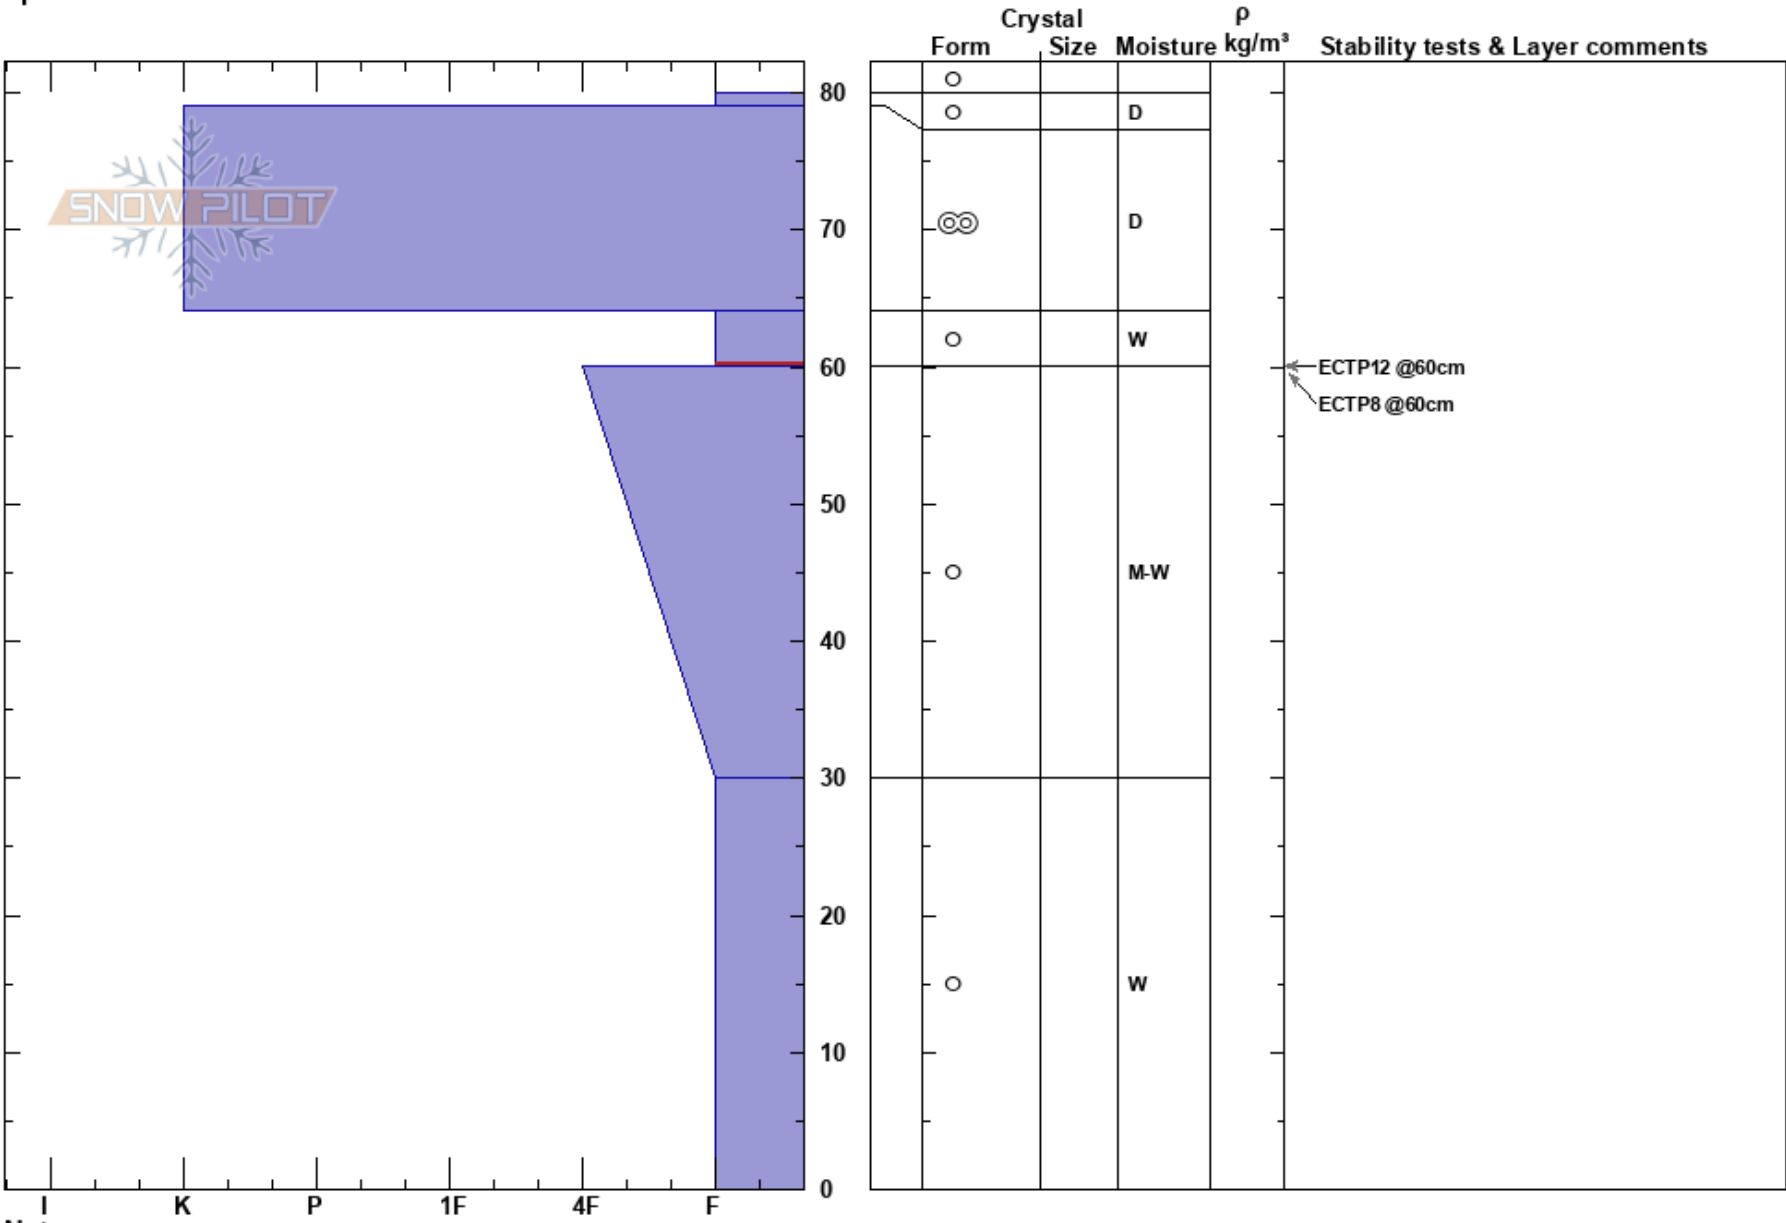

AF SE 11,030
 Southern Wasatch
 UT
Elevation: 11030 ft
Aspect: 116°
Specifics:

Dave Kelly
 04/14/2024 - 11:00am
Co-ord: 40.56457N, -111.62413W
Slope Angle: 22°
Wind Loading: no

Stability: Good **HS:**80
Air Temperature: 0°C
Sky Cover: CLR
Precipitation: NO
Wind: SE Strong

Layer Notes:
 64-60cm: Problematic layer

Notes: