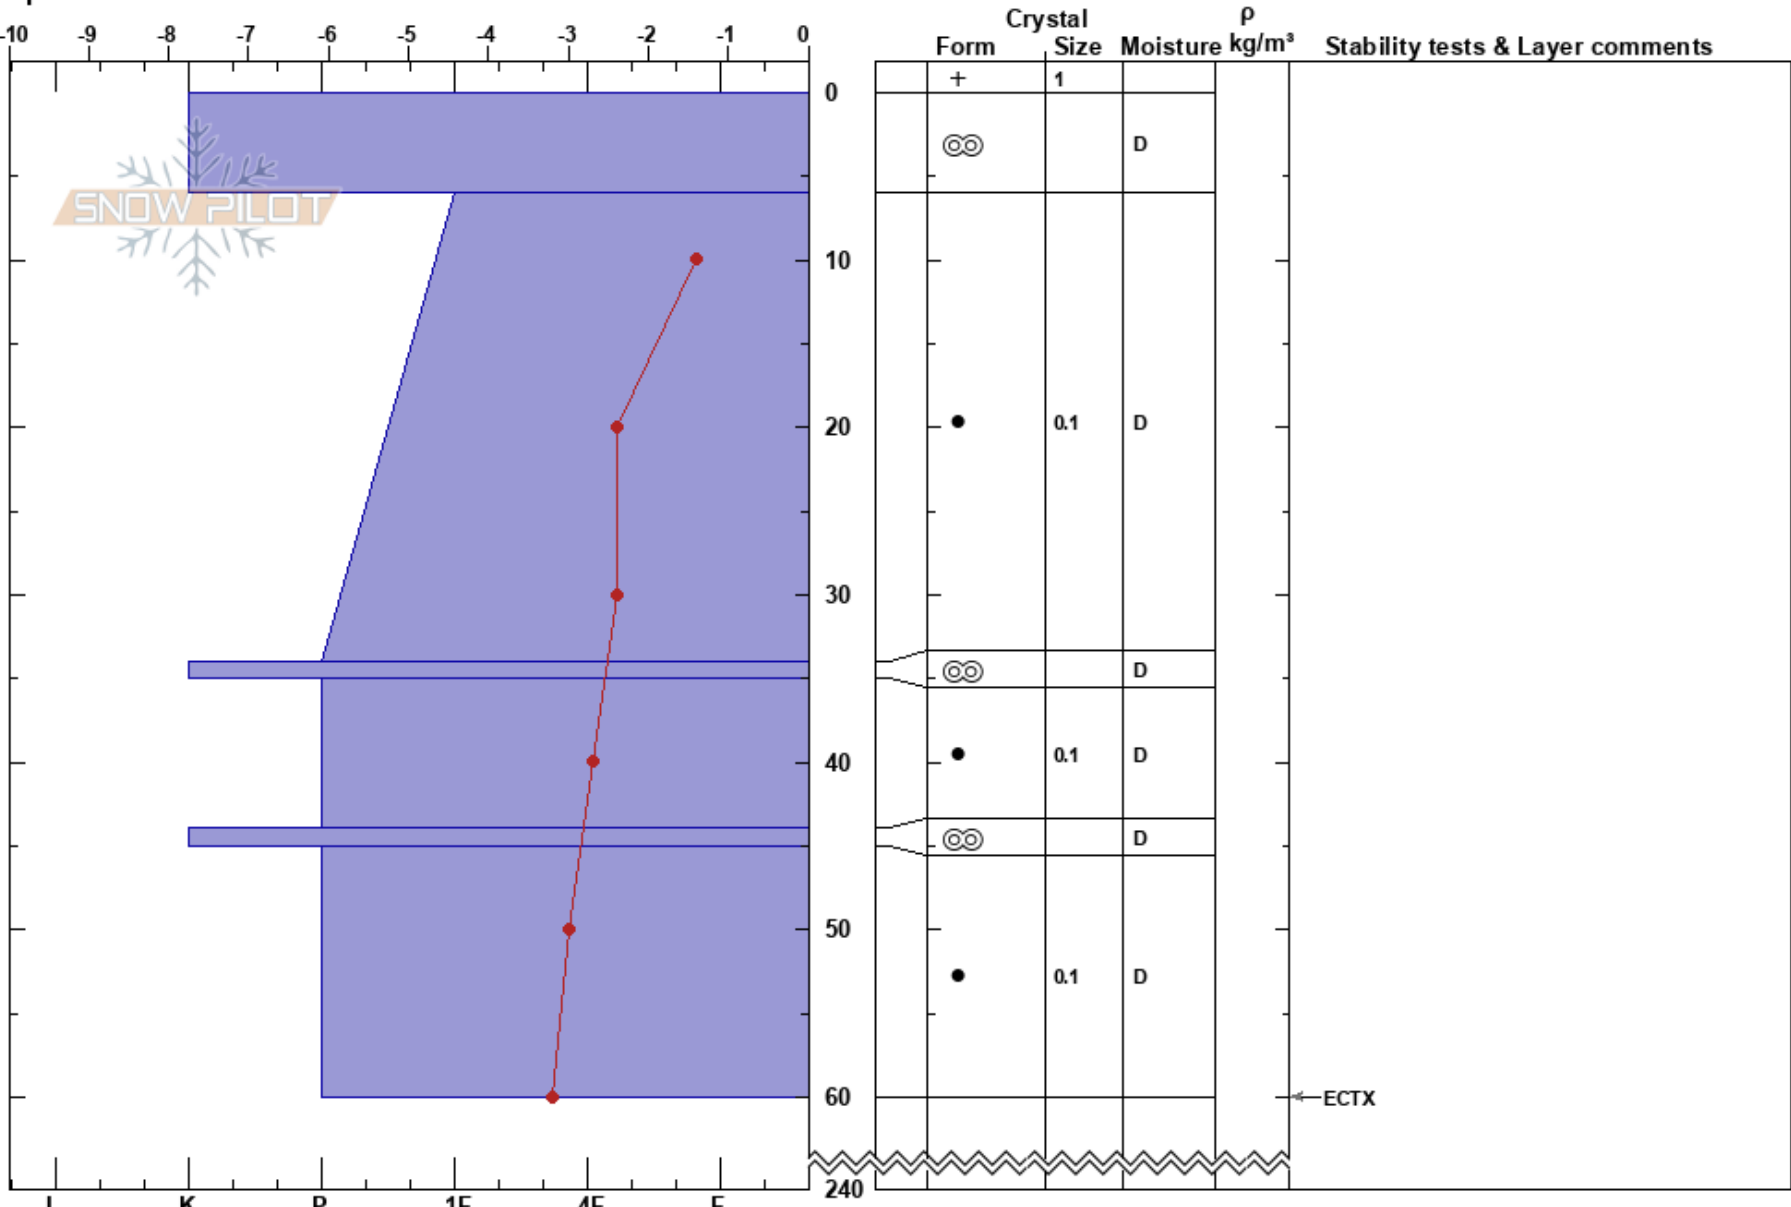

Geargecorru  
 Abisko  
 Sweden  
**Elevation:** 939 m  
**Aspect:** E  
**Specifics:**  
 Jonte Axelsson Sandström  
 14/04/2024 - 12:40  
**Co-ord:** 68.41014N, 18.36033E  
**Slope Angle:** 23°  
**Wind Loading:** yes

**Stability:**  
**Air Temperature:** -2°C  
**Sky Cover:** X  
**Precipitation:** S-1  
**Wind:** NW Light Breeze  
**HS:**240  
**PF:**0  
**Layer Notes:**

**Notes:** Upper part of big bowl feature. Band of rocks above. Rocky ground cover