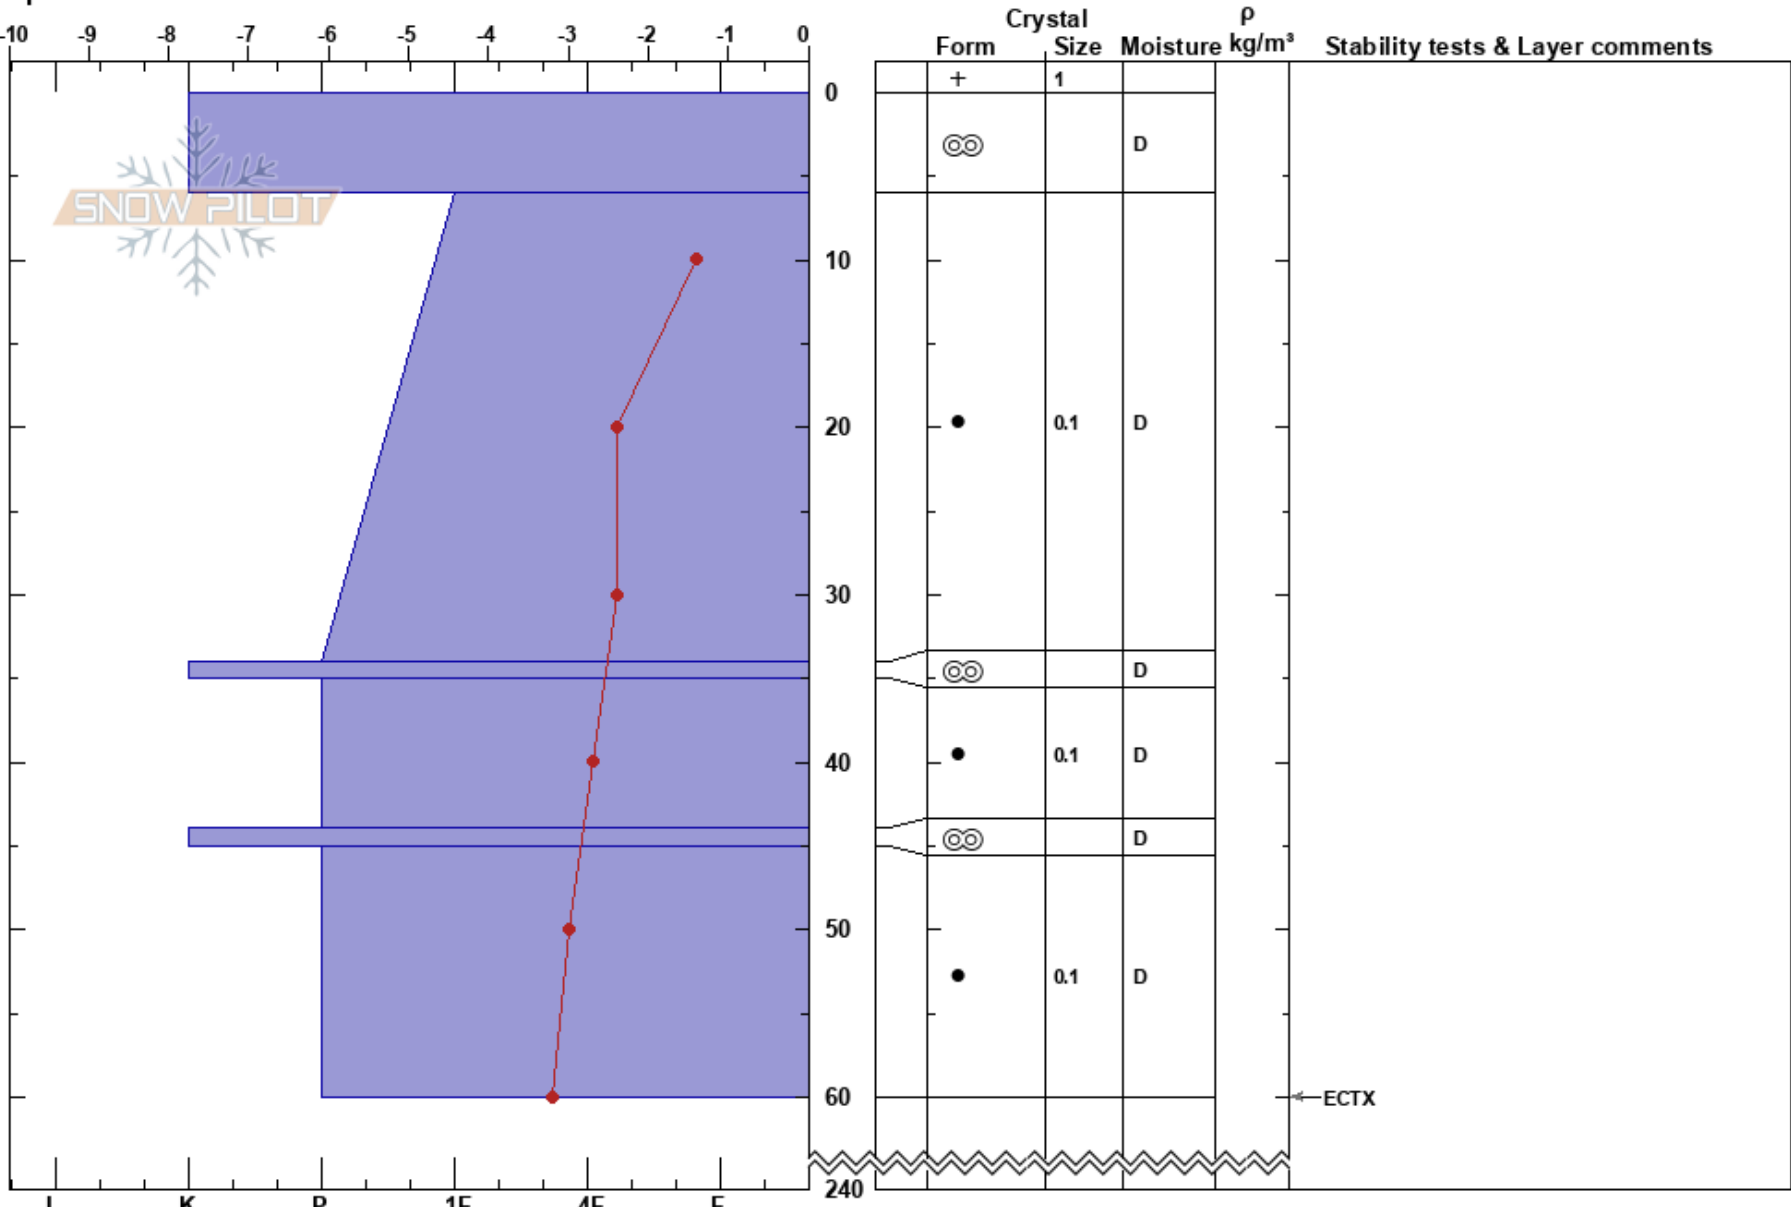

Geargecorru
 Abisko
 Sweden
Elevation: 939 m
Aspect: E
Specifics:
 Jonte Axelsson Sandström
 14/04/2024 - 12:40
Co-ord: 68.41014N, 18.36033E
Slope Angle: 23°
Wind Loading: yes

Stability:
Air Temperature: -2°C
Sky Cover: X
Precipitation: S-1
Wind: NW Light Breeze
HS:240
PF:0
Layer Notes:

Notes: Upper part of big bowl feature. Band of rocks above. Rocky ground cover