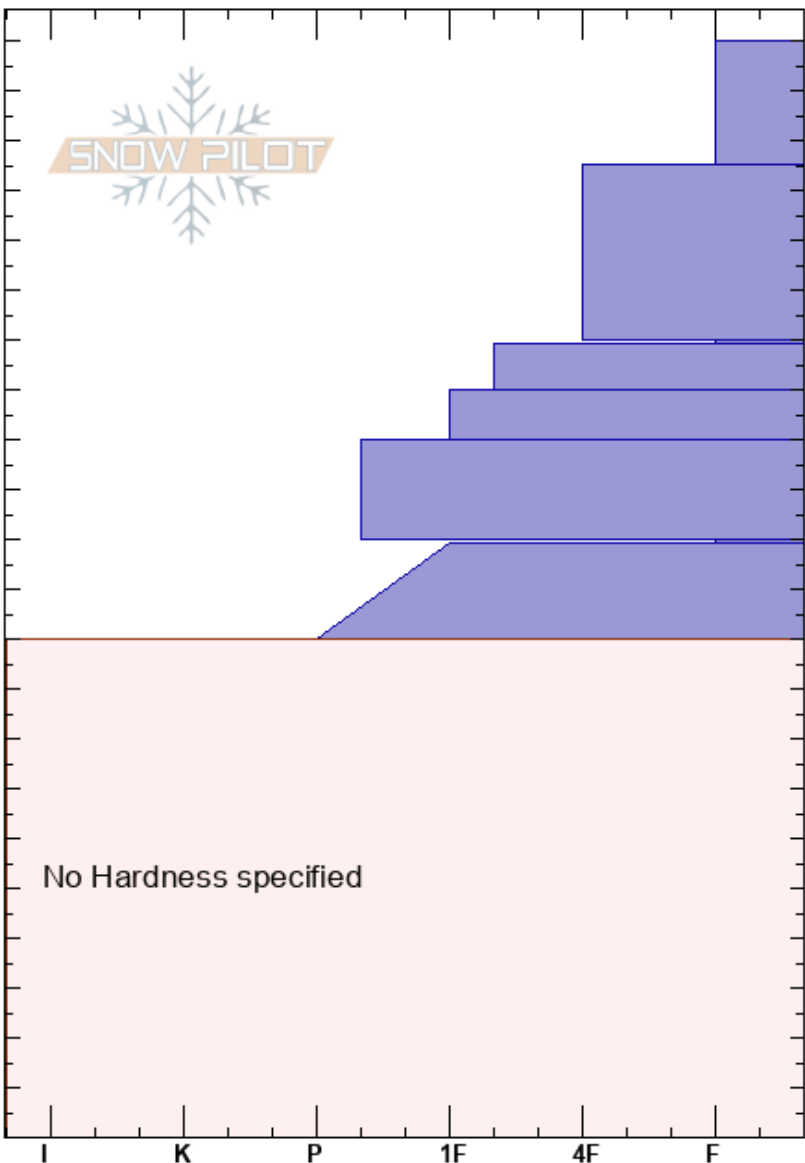

Swan02_08_2018
 Swan Range
 MT
 Elevation: 6138 ft
 Aspect: 100°
 Specifics:

Travis Craft
 02/07/2018 - 11:00am
 Co-ord: 47.17389N, -113.34858W
 Slope Angle: 30°
 Wind Loading:

Stability: HS:220
 Air Temperature: 0°C PF:55 120-119cm:Problematic layer
 Sky Cover: X
 Precipitation: S-1
 Wind: Calm

Crystal Form	Crystal Size	Moisture	ρ kg/m ³	Stability tests & Layer comments
				← CT8, Q3 @218cm
+	(∞)			
/	(∞)			
+	(Δ)			← ECTN21 @160cm
•				
•				
•				
∨				← ECTN29 @120cm
•				← CT21, Q1 @120cm
				← PST98/100 (End) @120cm