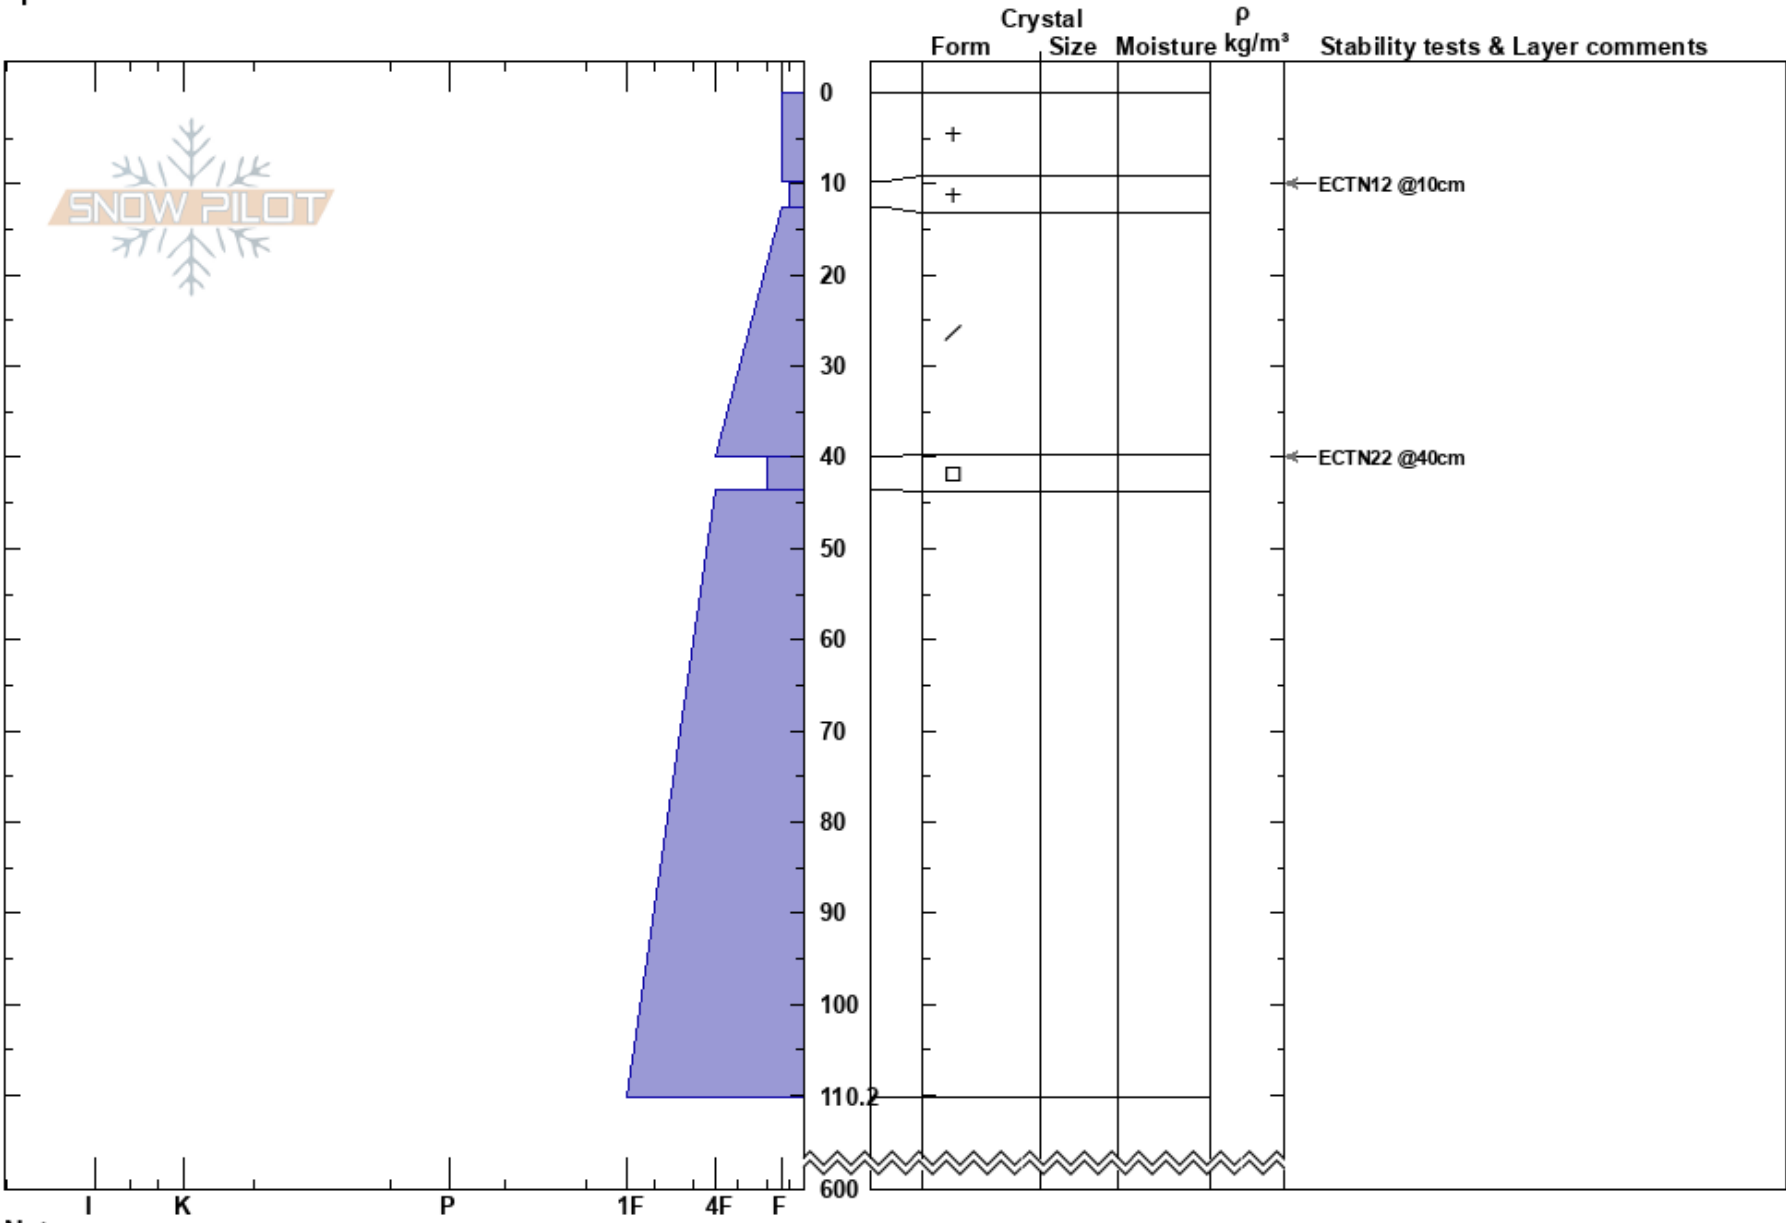

Glacier Express Noorth
 Tordrillo Range
 AK
 Elevation: 4500 ft
 Aspect: NW
 Specifics:

Hugh Barnard
 04/13/2024 - 12:11am
 Co-ord: 61.66034N, -152.23786W
 Slope Angle: 30°
 Wind Loading:

Stability: **HS:600**
 Air Temperature: -2°C **PF:60** 40-43.6cm: Problematic layer
 Sky Cover: CLR **PS:25**
 Precipitation: NO
 Wind:

Notes: ECT results were barely recordable as failures.