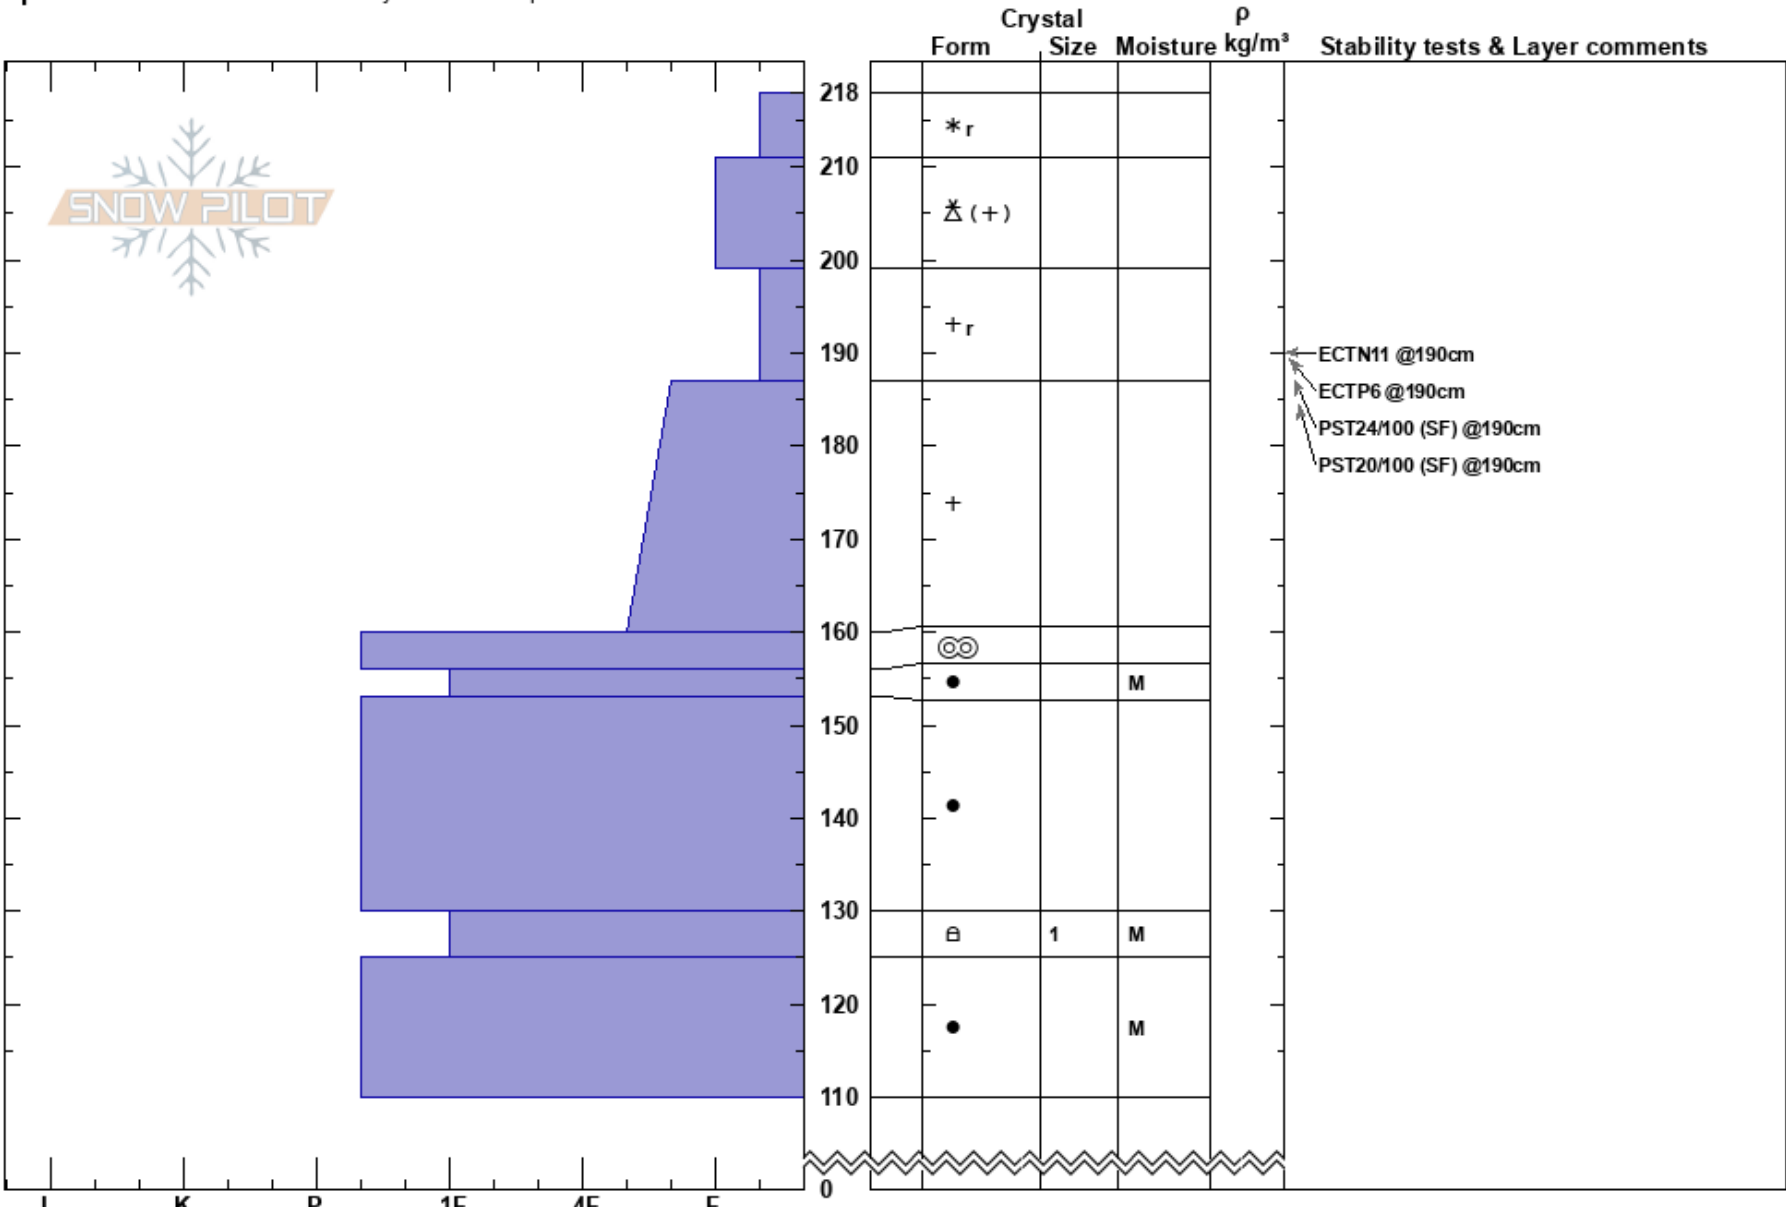

Refrigerator Chutes
 Bridger Range
 MT
Elevation: 8300 ft
Aspect: 43°
Specifics: Recent avalanche activity on similar slopes

Zach Peterson
 04/07/2024 - 12:00pm
Co-ord: 45.82876N, -110.93217W
Slope Angle: 30°
Wind Loading: no

Stability: Poor
Air Temperature: HS:218
Sky Cover: OVC
Precipitation: S5
Wind: Calm
PF: 59 199-187cm: Problematic layer

Notes: Widespread storm slab instability. Many skier/rider avalanches on steep slopes ~1' deep.