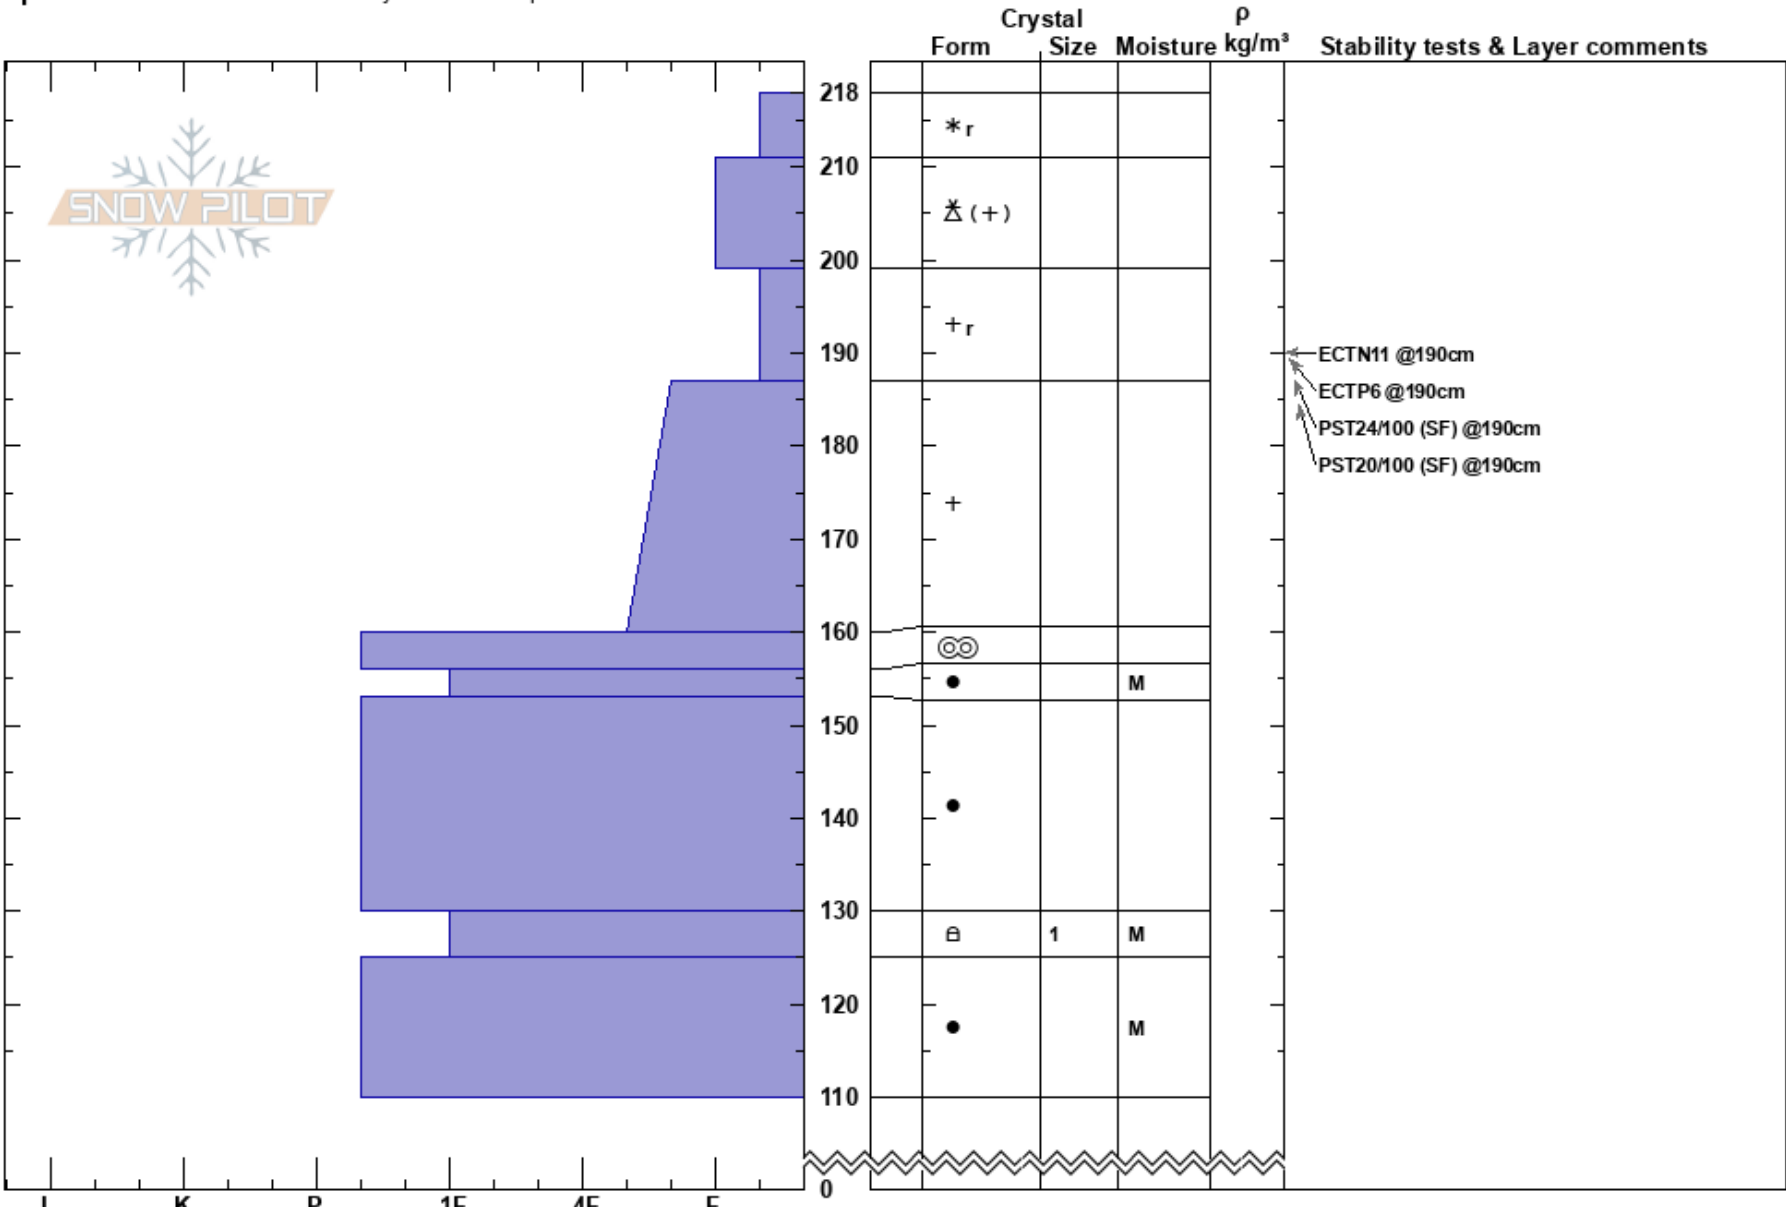

PF:59

199-187cm:Problematic layer

MT

Co-ord: 45.82876N, -110.93217W

Sky Cover: OVC

Elevation: 8300 ft

Slope Angle: 30°

Precipitation: S5

Aspect: 43°

Wind Loading: no

Wind: Calm

Specifics: Recent avalanche activity on similar slopes

Notes: Widespread storm slab instability. Many skier/rider avalanches on steep slopes ~1' deep.