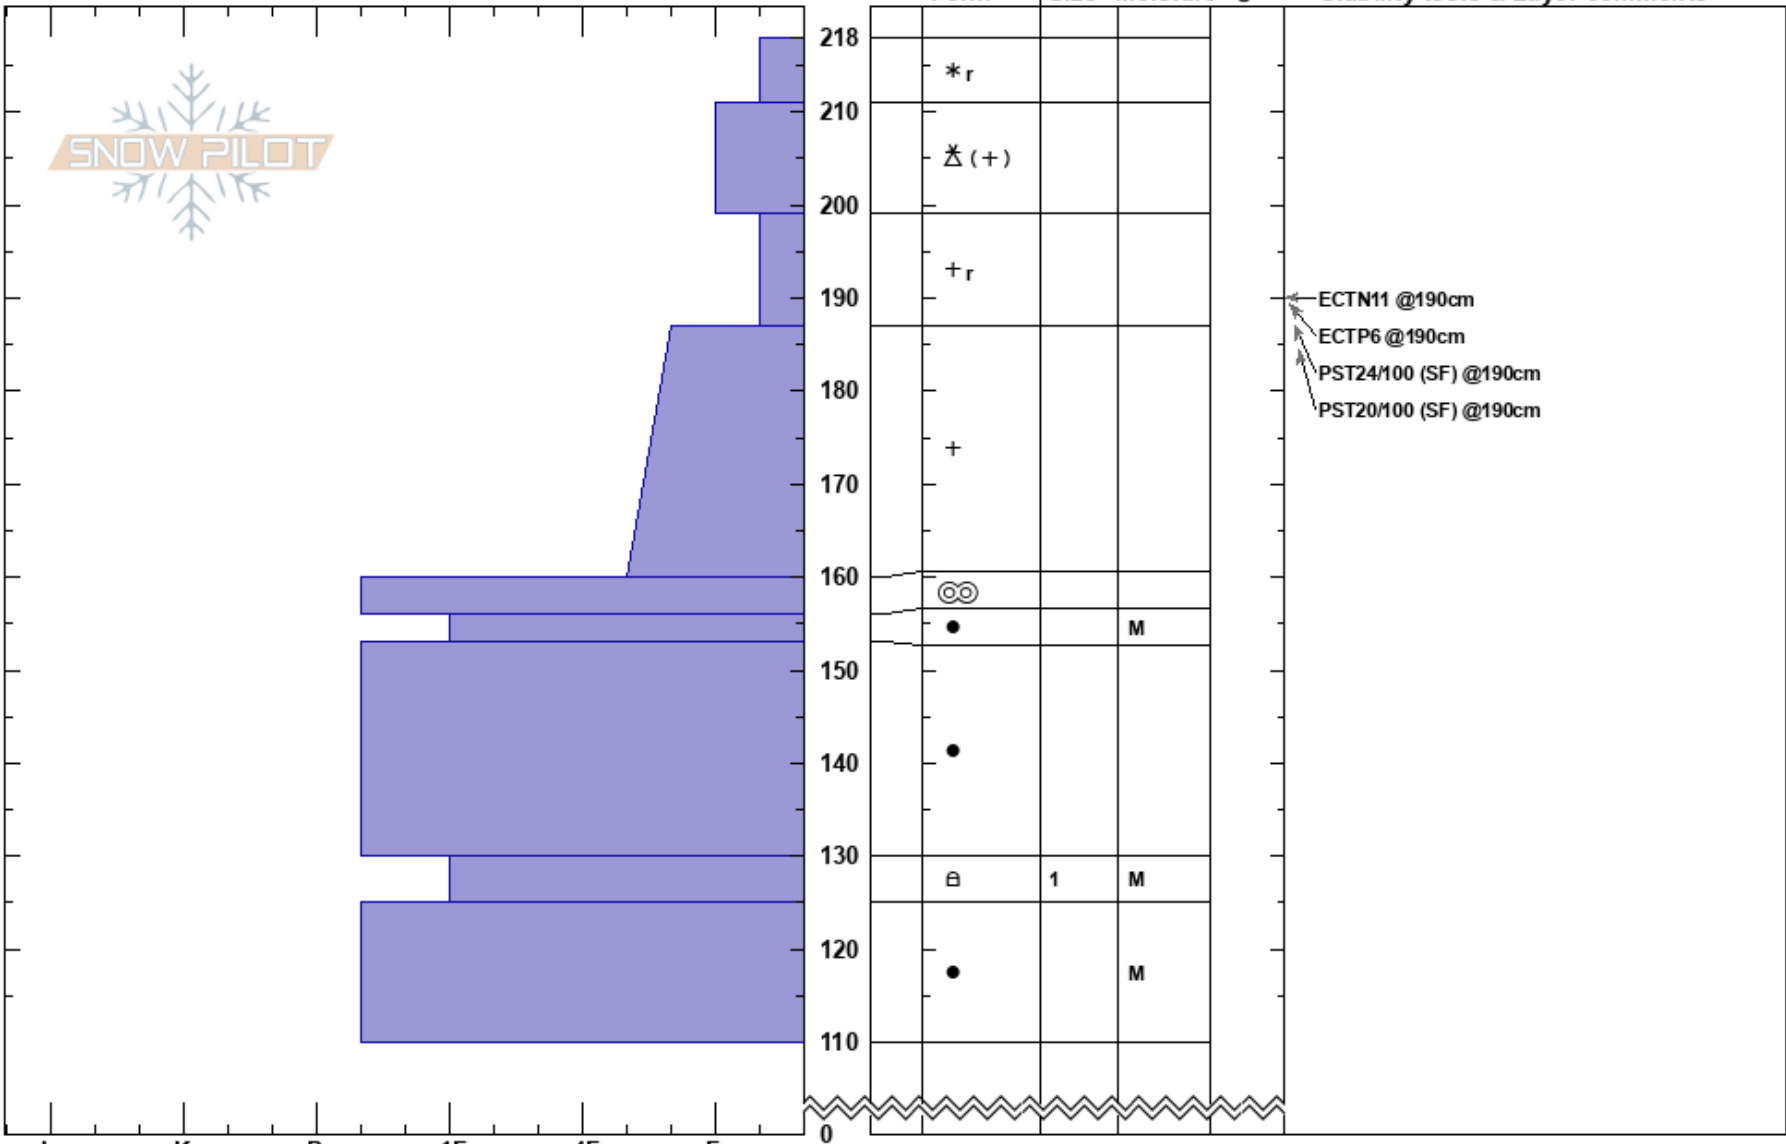

PF:59

199-187cm:Problematic layer

MT

Co-ord: 45.82876N, -110.93217W

Sky Cover: OVC

Elevation: 8300 ft

Slope Angle: 30°

Precipitation: S5

Aspect: 43°

Wind Loading: no

Wind: Calm

Specifics: Recent avalanche activity on similar slopes

Notes: Widespread storm slab instability. Many skier/rider avalanches on steep slopes ~1' deep.