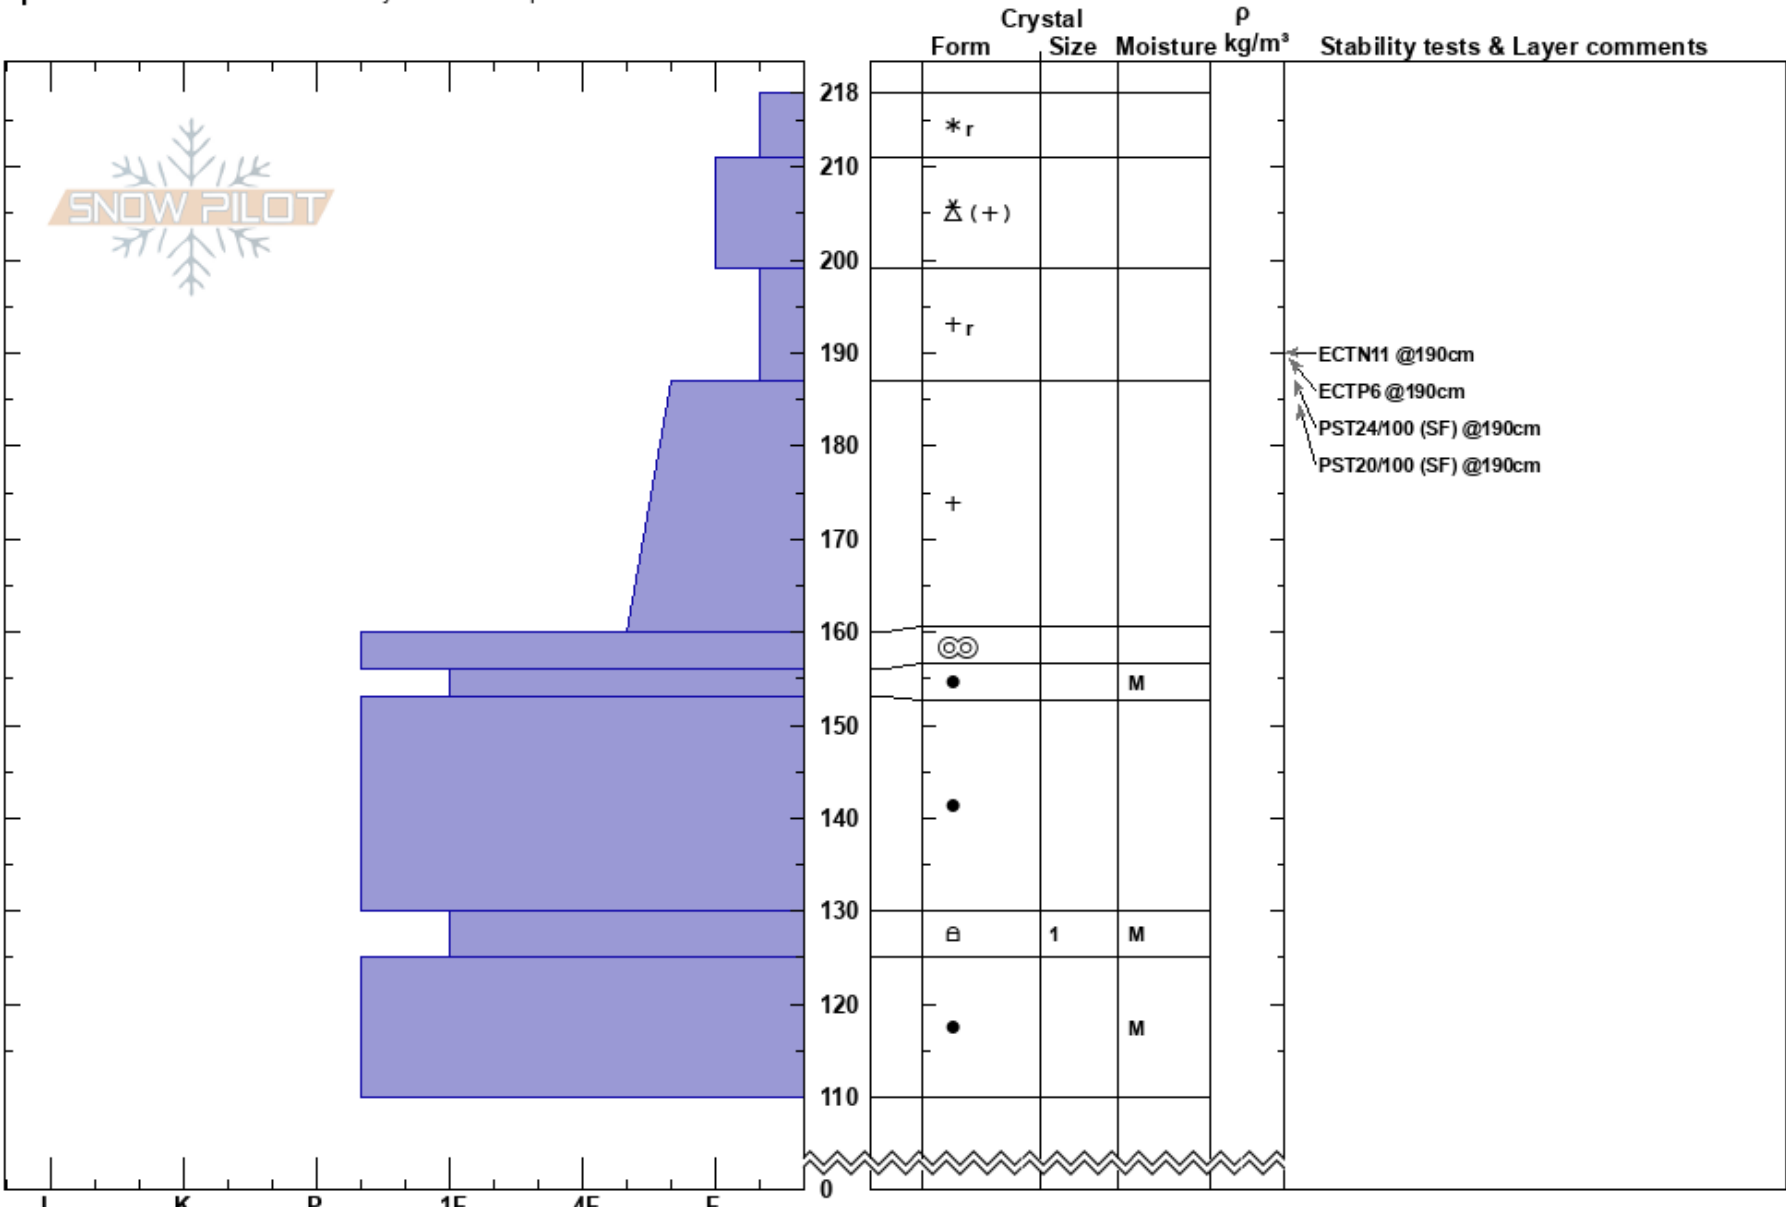

Refrigerator Chutes
 Bridger Range
 MT
 Elevation: 8300 ft
 Aspect: 43°
 Specifics: Recent avalanche activity on similar slopes

Zach Peterson
 04/07/2024 - 12:00pm
 Co-ord: 45.82876N, -110.93217W
 Slope Angle: 30°
 Wind Loading: no

Stability: Poor
 Air Temperature: HS:218
 Sky Cover: OVC
 Precipitation: S5
 Wind: Calm
 PF:59 199-187cm:Problematic layer

Notes: Widespread storm slab instability. Many skier/rider avalanches on steep slopes ~1' deep.