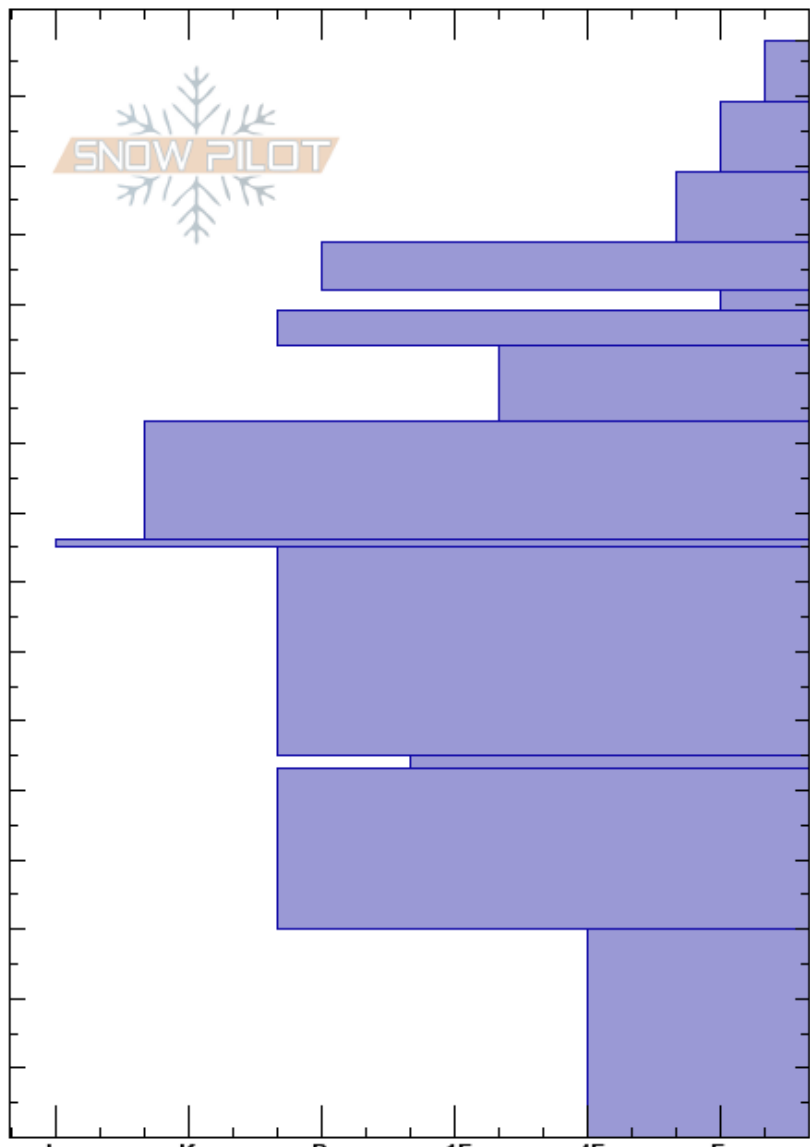

Lightning Crk, T Fork
 Madison Range-S
 MT
 Elevation: 8775 ft
 Aspect: 240°
 Specifics:

Alex Marienthal
 03/29/2024 - 12:15pm
 Co-ord: 44.97662N, -111.35970W
 Slope Angle: 30°
 Wind Loading: no

Stability: Fair
 Air Temperature: -2.5°C
 Sky Cover: BKN
 Precipitation: S-1
 Wind: Calm

HS:158
 122-119cm:Problematic layer

Crystal Form	Crystal Size	Moisture	ρ kg/m ³	Stability tests & Layer comments
+				
+(Δ)				
/				
⊙				
□	1			← ECTP18 @122cm
⊙				← ECTP13 @122cm
⊙				
⊙				
⊙				
■				
⊙	1			
●	1-2			
●	1			
^	4-6	M		

Notes: Top 12" = 1.25" SWE new snow