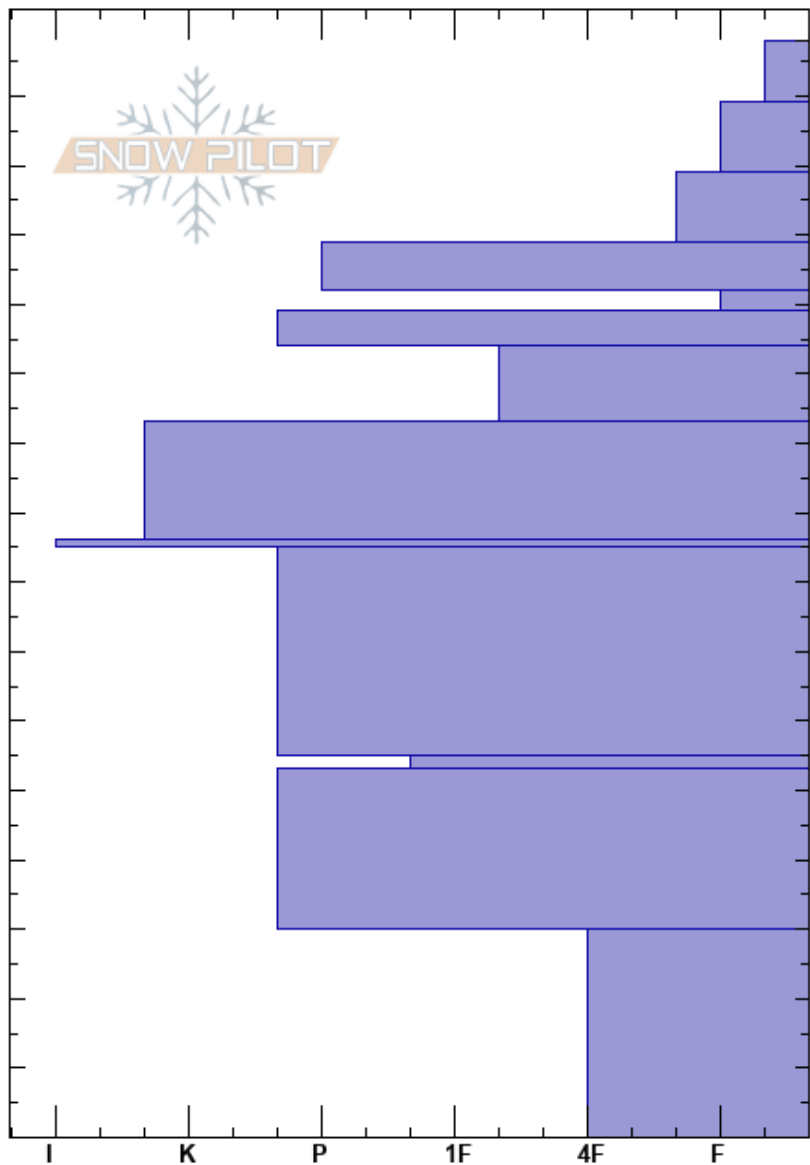

Lightning Crk, T Fork  
 Madison Range-S  
 MT  
 Elevation: 8775 ft  
 Aspect: 240°  
 Specifics:

Alex Marienthal  
 03/29/2024 - 12:15pm  
 Co-ord: 44.97662N, -111.35970W  
 Slope Angle: 30°  
 Wind Loading: no

Stability: Fair  
 Air Temperature: -2.5°C  
 Sky Cover: BKN  
 Precipitation: S-1  
 Wind: Calm

HS:158  
 122-119cm:Problematic layer

Crystal Form	Crystal Size	Moisture	$\rho$ kg/m <sup>3</sup>	Stability tests & Layer comments
+				
+	(Δ)			
/				
⊙				
□	1			← ECTP18 @122cm
⊙				← ECTP13 @122cm
⊙				
⊙				
⊙				
■				
⊙	1			
●	1-2			
●	1			
^	4-6	M		

Notes: Top 12" = 1.25" SWE new snow