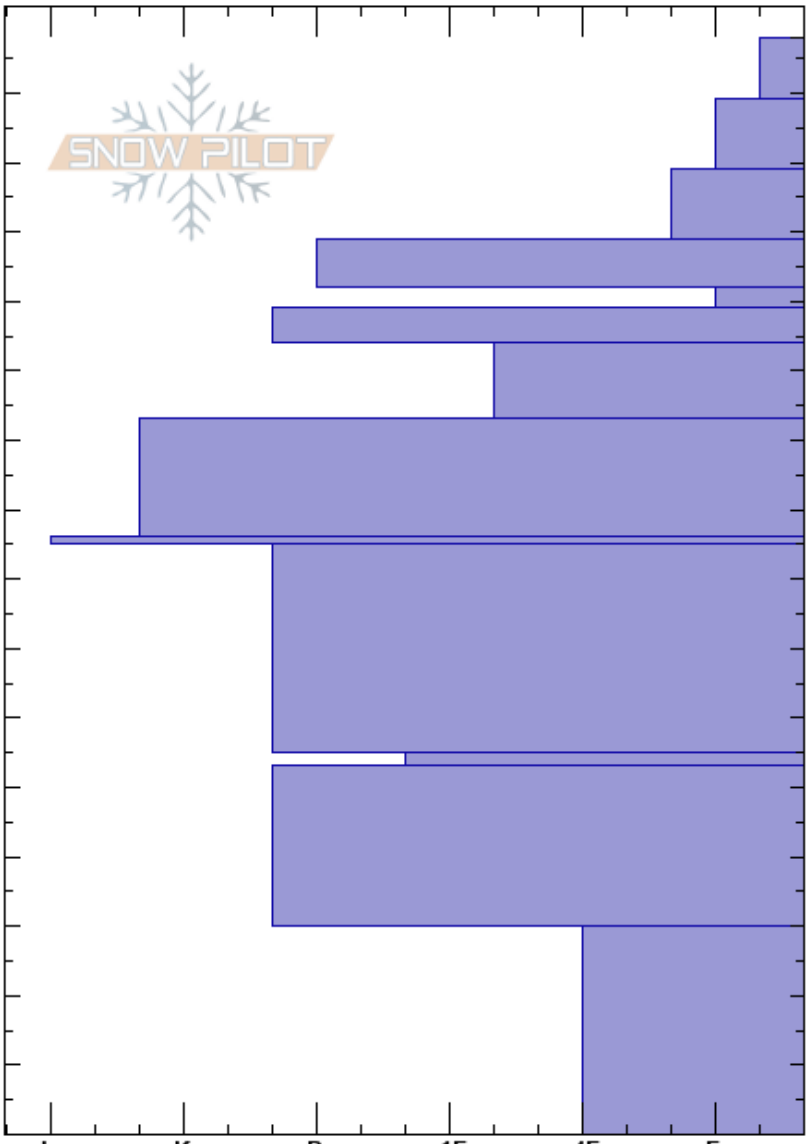

Lightning Crk, T Fork  
 Madison Range-S  
 MT  
 Elevation: 8775 ft  
 Aspect: 240°  
 Specifics:

Alex Marienthal  
 03/29/2024 - 12:15pm  
 Co-ord: 44.97662N, -111.35970W  
 Slope Angle: 30°  
 Wind Loading: no

Stability: Fair  
 Air Temperature: -2.5°C  
 Sky Cover: BKN  
 Precipitation: S-1  
 Wind: Calm

HS:158  
 122-119cm:Problematic layer

Height (cm)	Crystal		Moisture	$\rho$ kg/m <sup>3</sup>	Stability tests & Layer comments
	Form	Size			
158	+				
150	+	(Δ)			
140	/				
130	⊙				
120	□	1			← ECTP18 @122cm ← ECTP13 @122cm
110	⊙				
100	⊙				
90	■				
80	⊙				
70	⊙	1			
60	●	1-2			
50	●	1			
40	●	1			
30	^	4-6	M		

Notes: Top 12" = 1.25" SWE new snow