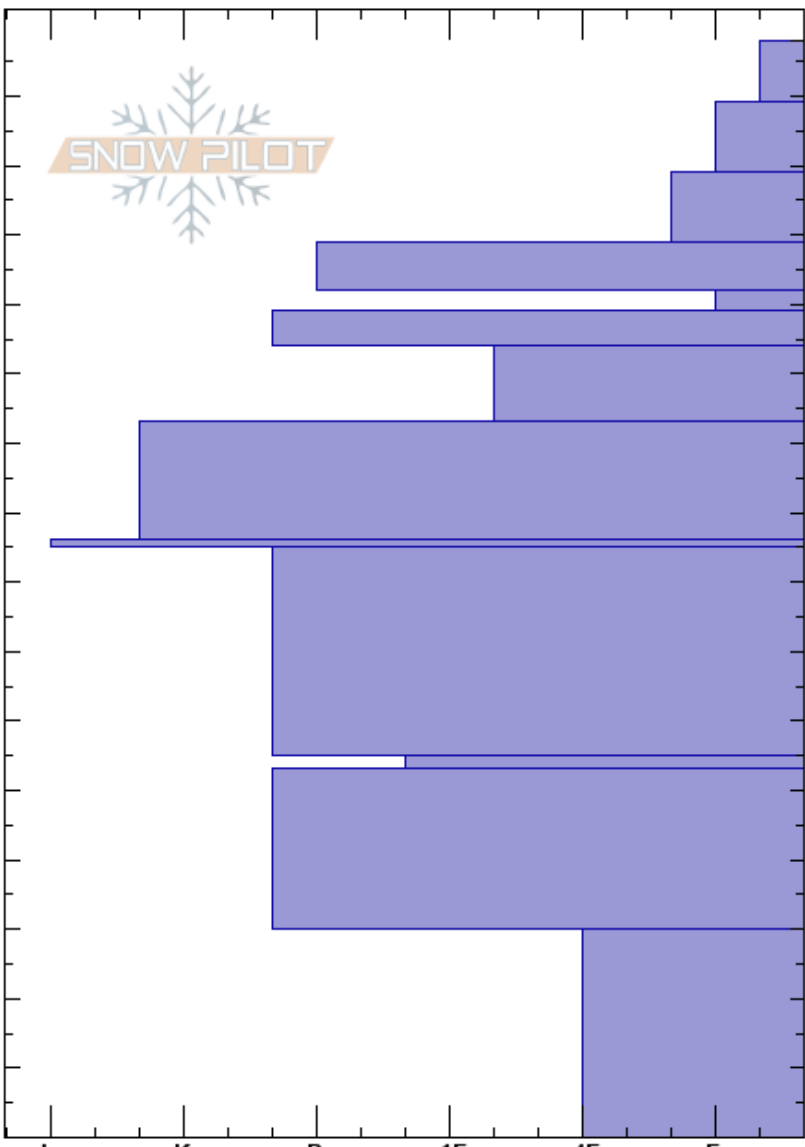

Lightning Crk, T Fork  
 Madison Range-S  
 MT  
 Elevation: 8775 ft  
 Aspect: 240°  
 Specifics:

Alex Marienthal  
 03/29/2024 - 12:15pm  
 Co-ord: 44.97662N, -111.35970W  
 Slope Angle: 30°  
 Wind Loading: no

Stability: Fair  
 Air Temperature: -2.5°C  
 Sky Cover: BKN  
 Precipitation: S-1  
 Wind: Calm

HS:158  
 122-119cm:Problematic layer

Crystal Form	Crystal Size	Moisture	$\rho$ kg/m <sup>3</sup>	Stability tests & Layer comments
+				
+(Δ)				
/				
⊙				
□	1			← ECTP18 @122cm
⊙				← ECTP13 @122cm
⊙				
⊙				
⊙				
■				
⊙	1			
●	1-2			
●	1			
^	4-6	M		

Notes: Top 12" = 1.25" SWE new snow