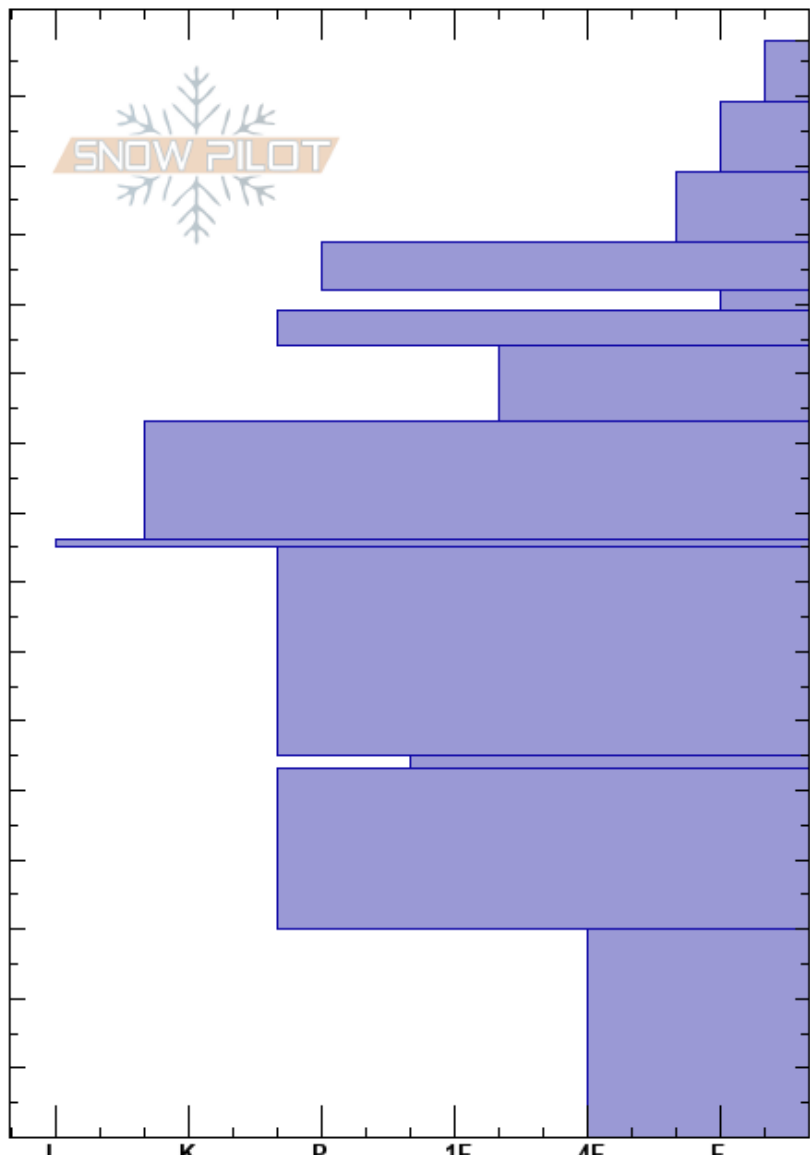

Lightning Crk, T Fork
 Madison Range-S
 MT
 Elevation: 8775 ft
 Aspect: 240°
 Specifics:

Alex Marienthal
 03/29/2024 - 12:15pm
 Co-ord: 44.97662N, -111.35970W
 Slope Angle: 30°
 Wind Loading: no

Stability: Fair
 Air Temperature: -2.5°C
 Sky Cover: BKN
 Precipitation: S-1
 Wind: Calm

HS:158
 122-119cm:Problematic layer

Crystal Form	Crystal Size	Moisture	ρ kg/m ³	Stability tests & Layer comments
+				
+(Δ)				
/				
⊙				
□	1			← ECTP18 @122cm
⊙				← ECTP13 @122cm
⊙				
⊙				
⊙				
■				
⊙	1			
●	1-2			
●	1			
^	4-6	M		

Notes: Top 12" = 1.25" SWE new snow