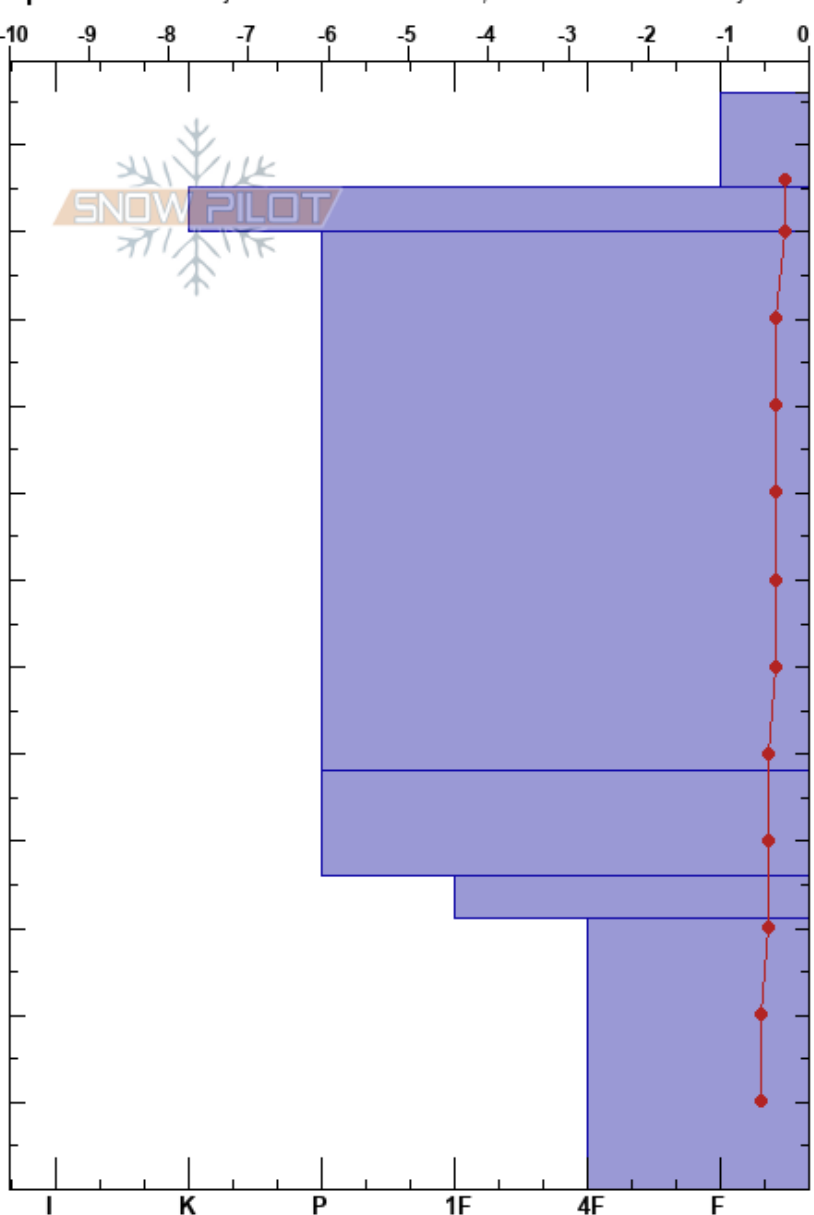

Nuolja SE corner
 Abisko
 Sweden
Elevation: 720 m
Aspect: SE

Tommi Laitervo
 13/04/2024 - 12:45
Co-ord: 68.34943N, 18.72040E
Slope Angle: 32°
Wind Loading: no

Stability: Good **HS:**126 **Layer Notes:**
Air Temperature: 3.6°C **PF:**15
Sky Cover: BKN
Precipitation: NO
Wind: S Light Breeze

Specifics: Pit is adjacent to avalanche: other; Recent avalanche activity on similar slopes; Ski tracks on slope; We skied slope

Crystal Form	Size	Moisture	ρ kg/m ³	Stability tests & Layer comments
			320	
⊕	3	W	320	
⊖	2	M	320	CT2, SC @115cm results at top
			420	ECTN2 @115cm results at top
●	0.5	M		
●	0.5-1		220	
□	1-2		270	
			300	
	2-3			

Notes: At treeline, under a steep roll, grassy and bushy base