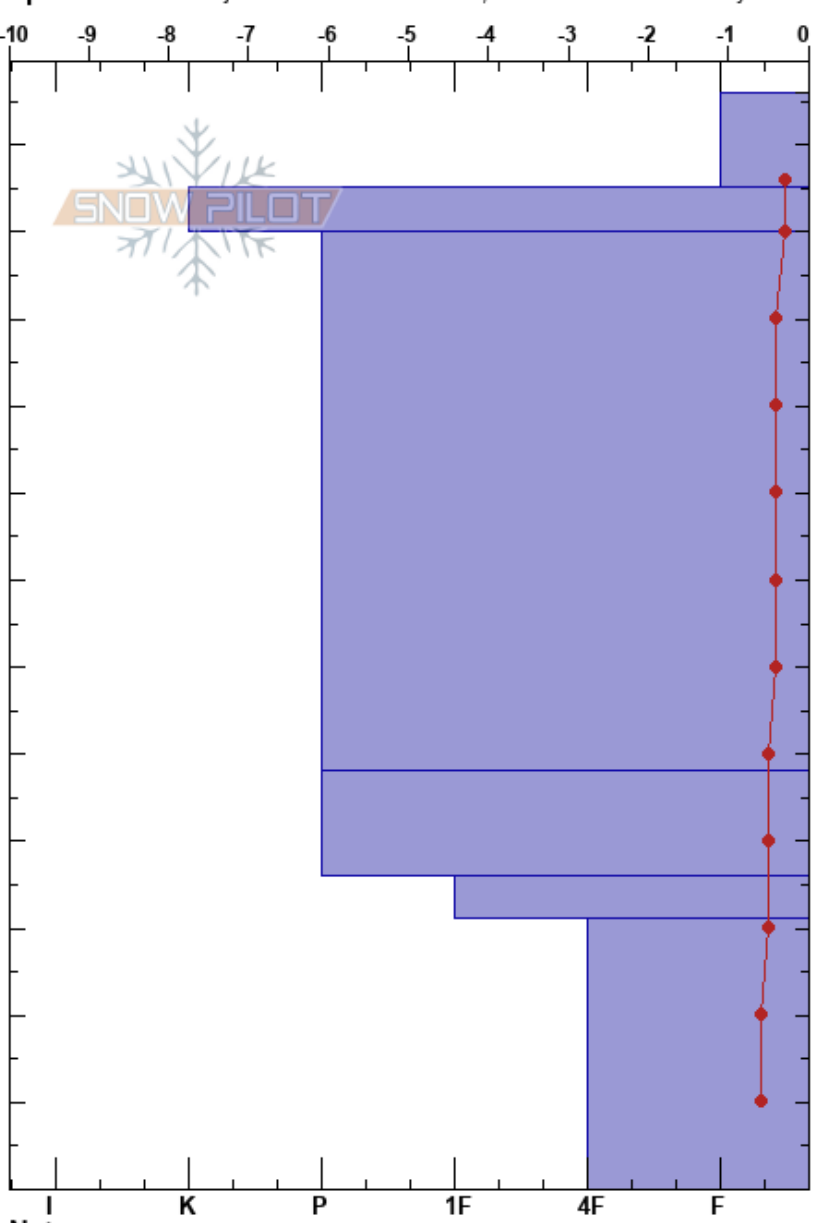

Nuolja SE corner
 Abisko
 Sweden
Elevation: 720 m
Aspect: SE

Tommi Laitervo
 13/04/2024 - 12:45
Co-ord: 68.34943N, 18.72040E
Slope Angle: 32°
Wind Loading: no

Stability: Good **HS:**126 **Layer Notes:**
Air Temperature: 3.6°C **PF:**15
Sky Cover: BKN
Precipitation: NO
Wind: S Light Breeze

Specifics: Pit is adjacent to avalanche: other; Recent avalanche activity on similar slopes; Ski tracks on slope; We skied slope

Crystal Form	Size	Moisture	ρ kg/m ³	Stability tests & Layer comments
			320	
⊕	3	W	320	
⊖	2	M	320	CT2, SC @115cm results at top
			420	ECTN2 @115cm results at top
●	0.5	M		
			220	
●	0.5-1			
□	1-2		270	
			300	
	2-3			

Notes: At treeline, under a steep roll, grassy and bushy base