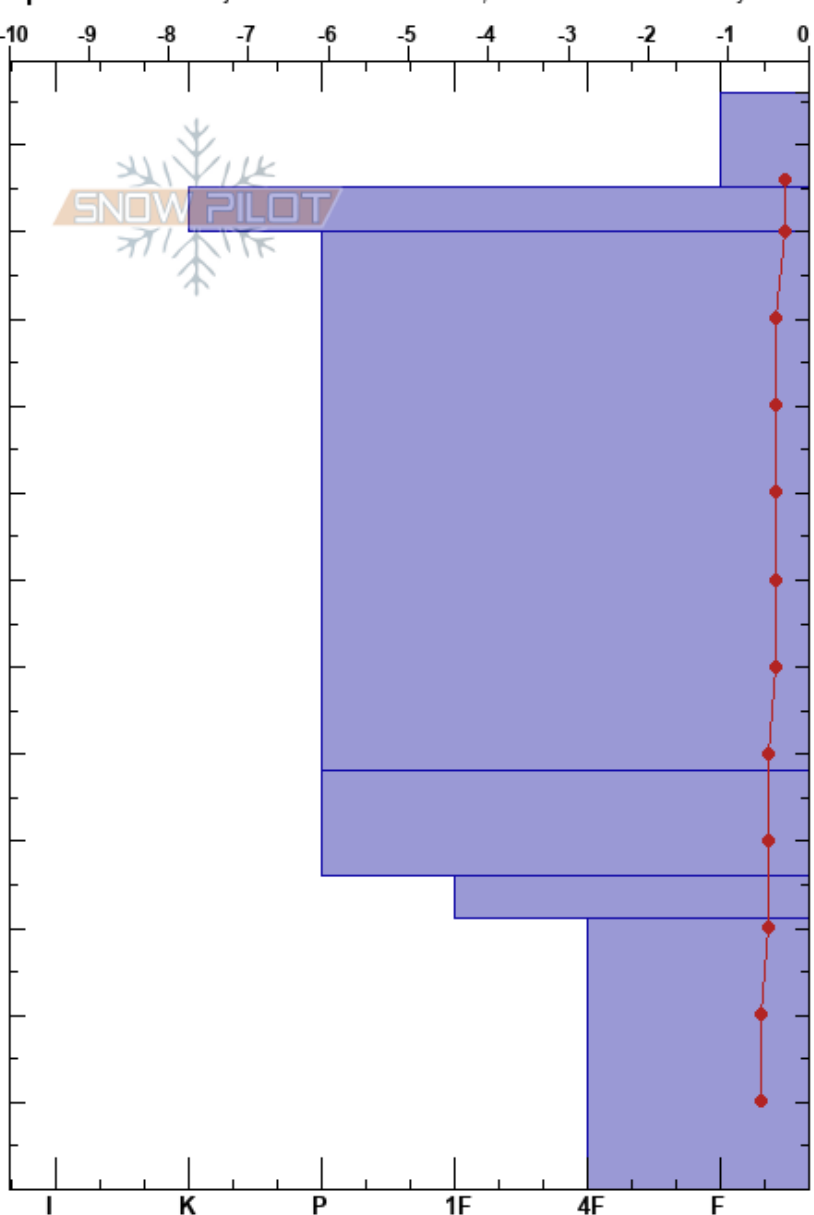

Nuolja SE corner
 Abisko
 Sweden
Elevation: 720 m
Aspect: SE

Tommi Laitervo
 13/04/2024 - 12:45
Co-ord: 68.34943N, 18.72040E
Slope Angle: 32°
Wind Loading: no

Stability: Good **HS:**126 **Layer Notes:**
Air Temperature: 3.6°C **PF:**15
Sky Cover: BKN
Precipitation: NO
Wind: S Light Breeze

Specifics: Pit is adjacent to avalanche: other; Recent avalanche activity on similar slopes; Ski tracks on slope; We skied slope

Crystal Form	Size	Moisture	ρ kg/m ³	Stability tests & Layer comments
			320	
⊕	3	W	320	
⊖	2	M	320	← CT2, SC @115cm results at top
			420	← ECTN2 @115cm results at top
•	0.5	M		
•	0.5-1		320	
□	1-2		270	
			300	
	2-3			

Notes: At treeline, under a steep roll, grassy and bushy base