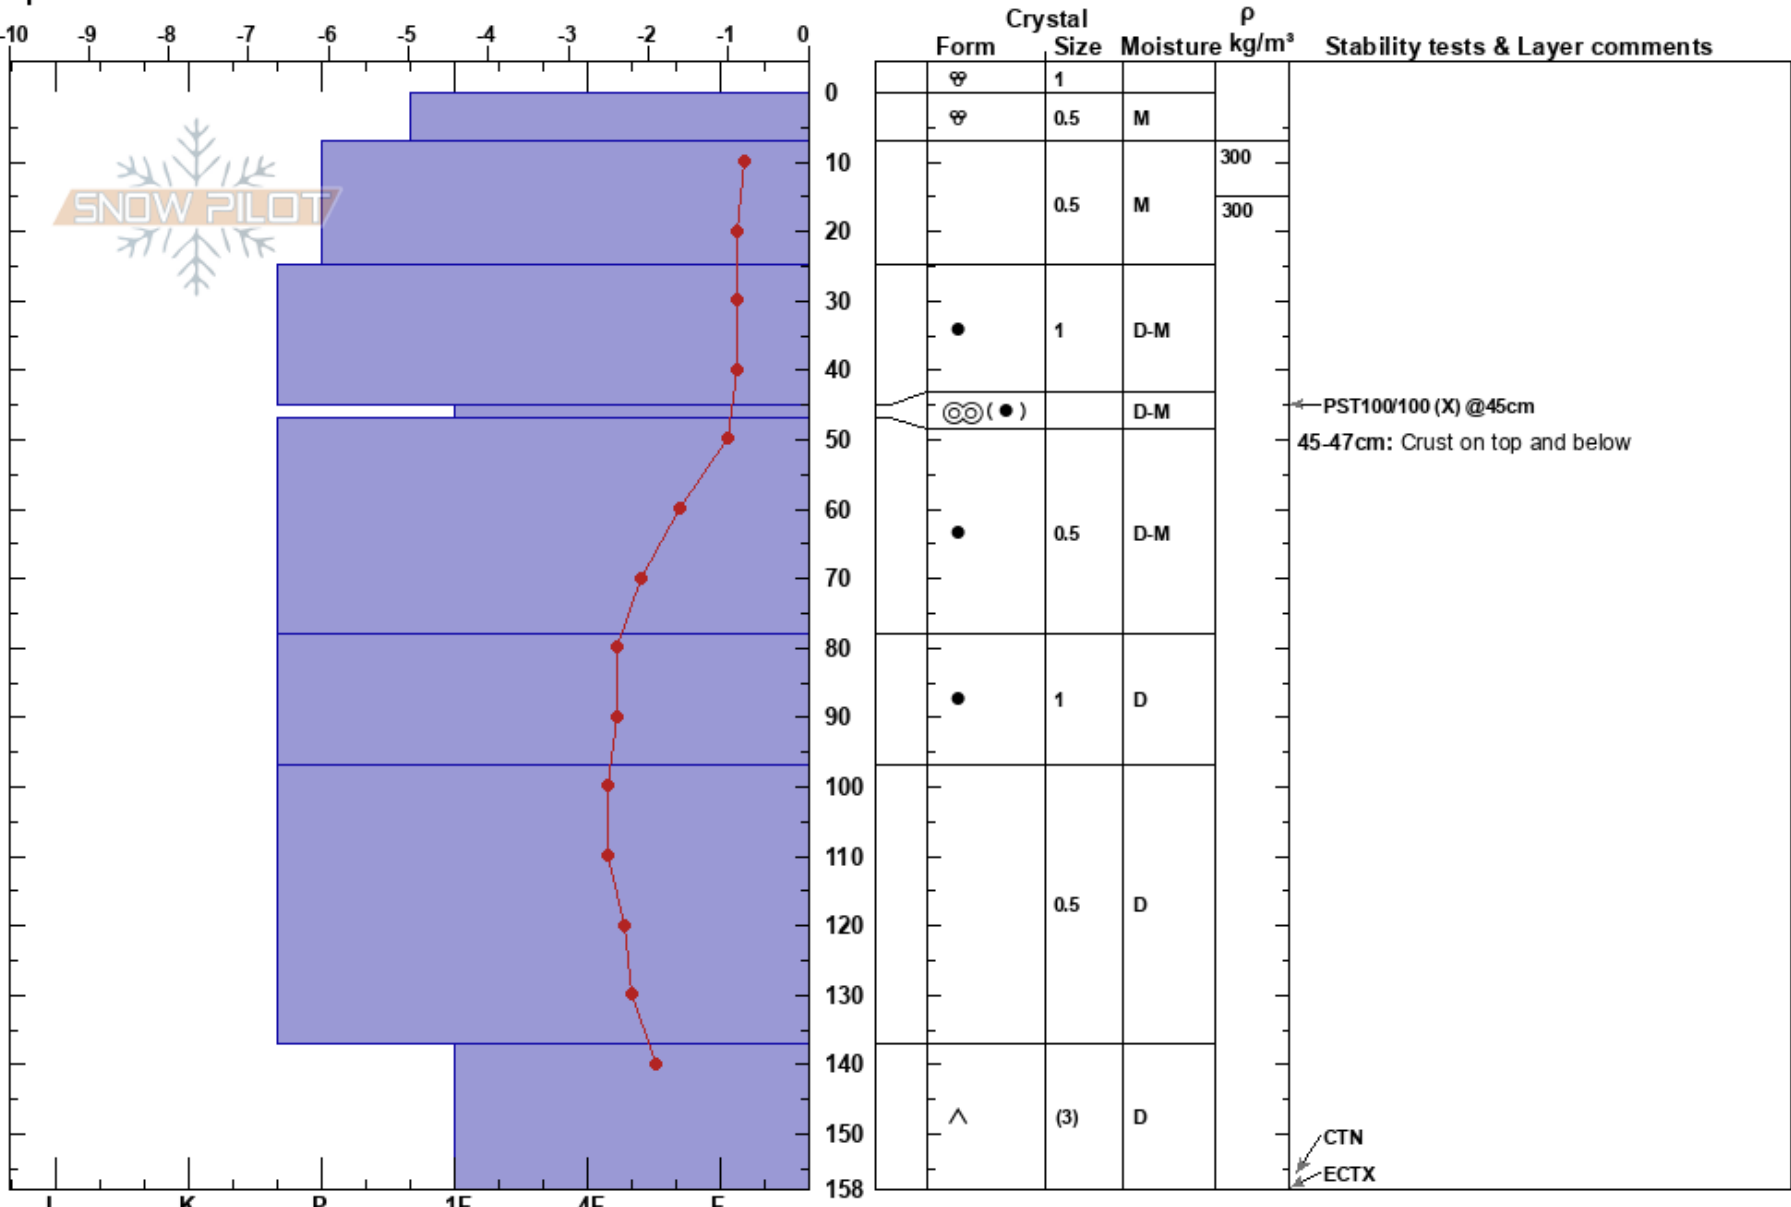

Nuolja
 Abisko
 Sweden
 Elevation: 710 m
 Aspect: SE
 Specifics:

Jari Valvio
 13/04/2024 - 13:00
 Co-ord: 68.34800N, 18.71873E
 Slope Angle: 21°
 Wind Loading: previous

Stability: HS:158
 Air Temperature: 3.1°C PF:2
 Sky Cover: OVC
 Precipitation: NO
 Wind: S Moderate
 Layer Notes:
 45-47cm: Crust on top and below
 45-47cm: Problematic layer

Notes: Thermometer seems to show too cold temps. There was vertical ice column from surface to 45cm.