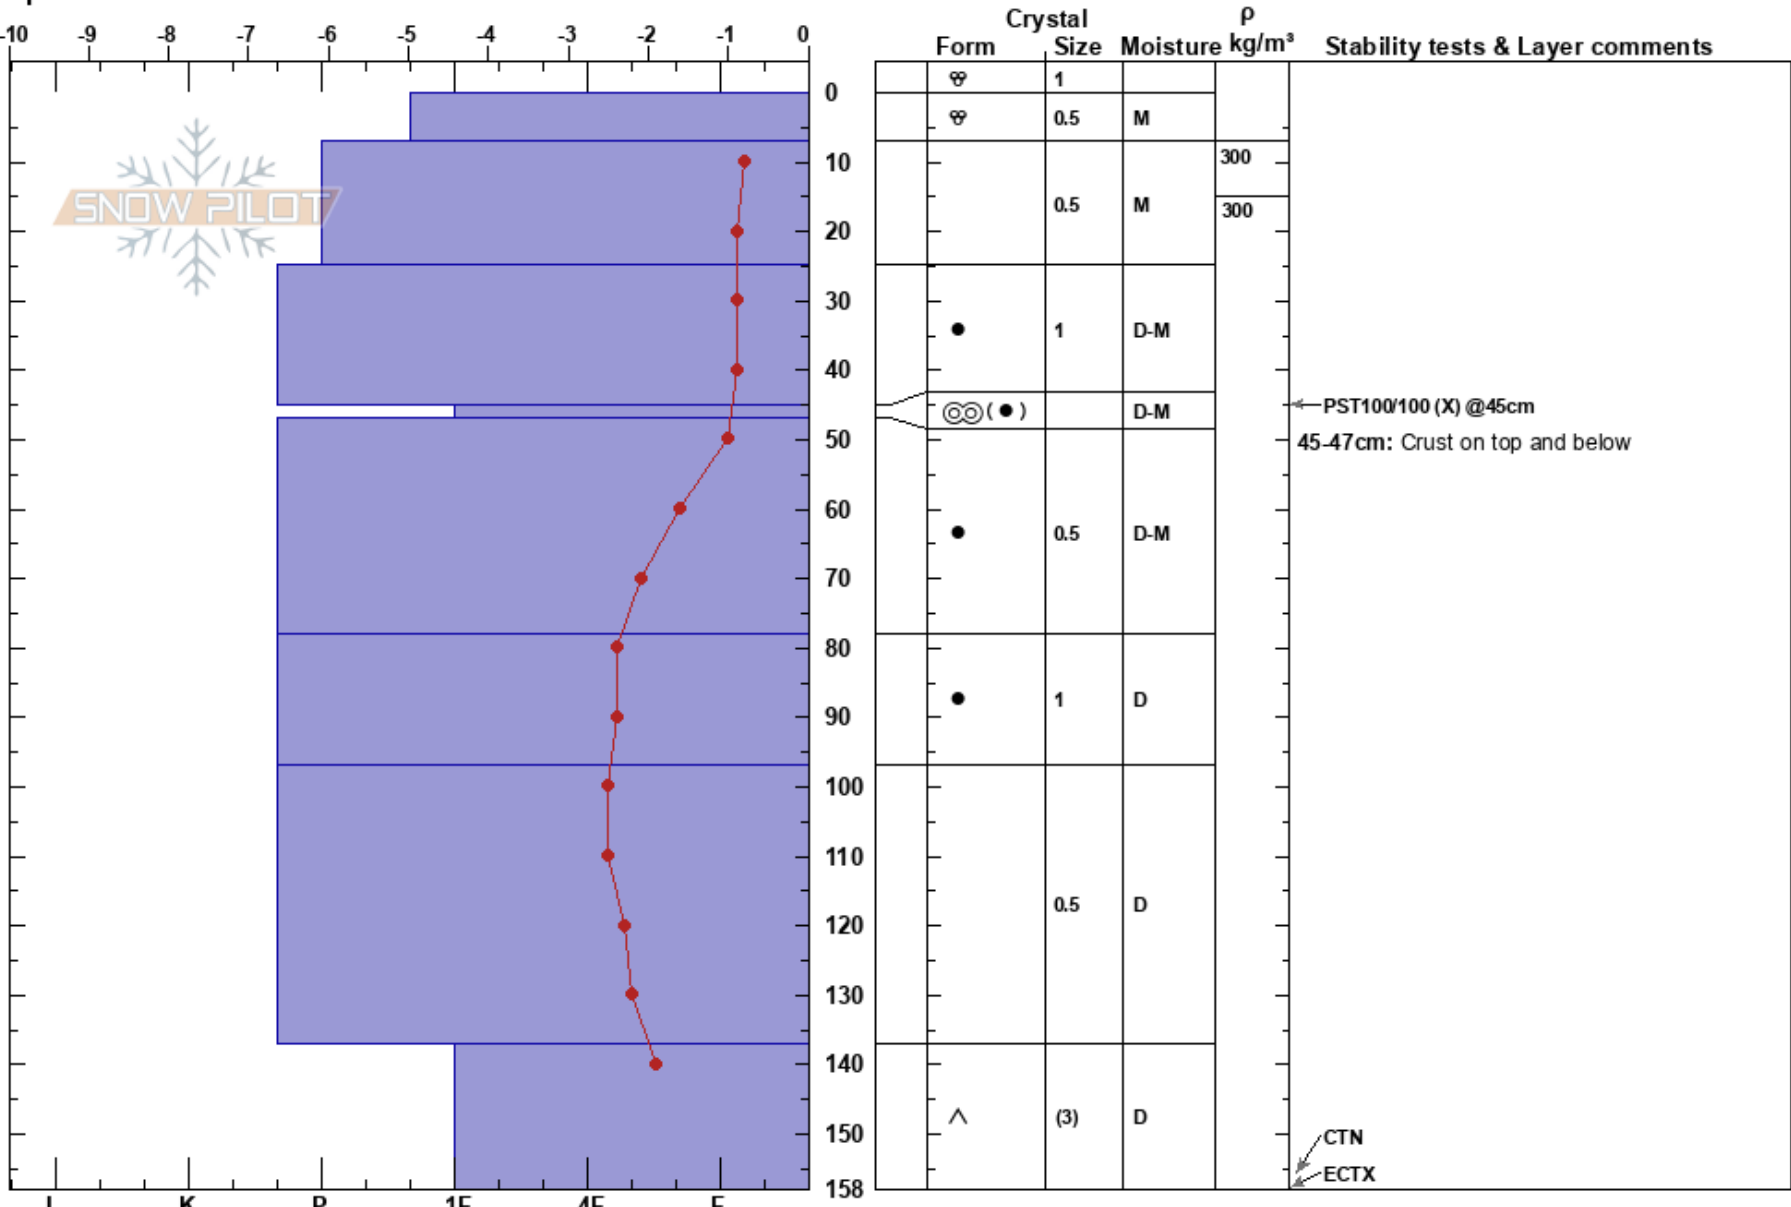

Nuolja  
 Abisko  
 Sweden  
 Elevation: 710 m  
 Aspect: SE  
 Specifics:

Jari Valvio  
 13/04/2024 - 13:00  
 Co-ord: 68.34800N, 18.71873E  
 Slope Angle: 21°  
 Wind Loading: previous

Stability: HS:158  
 Air Temperature: 3.1°C PF:2  
 Sky Cover: OVC  
 Precipitation: NO  
 Wind: S Moderate  
 Layer Notes:  
 45-47cm: Crust on top and below  
 45-47cm: Problematic layer

Notes: Thermometer seems to show too cold temps. There was vertical ice column from surface to 45cm.