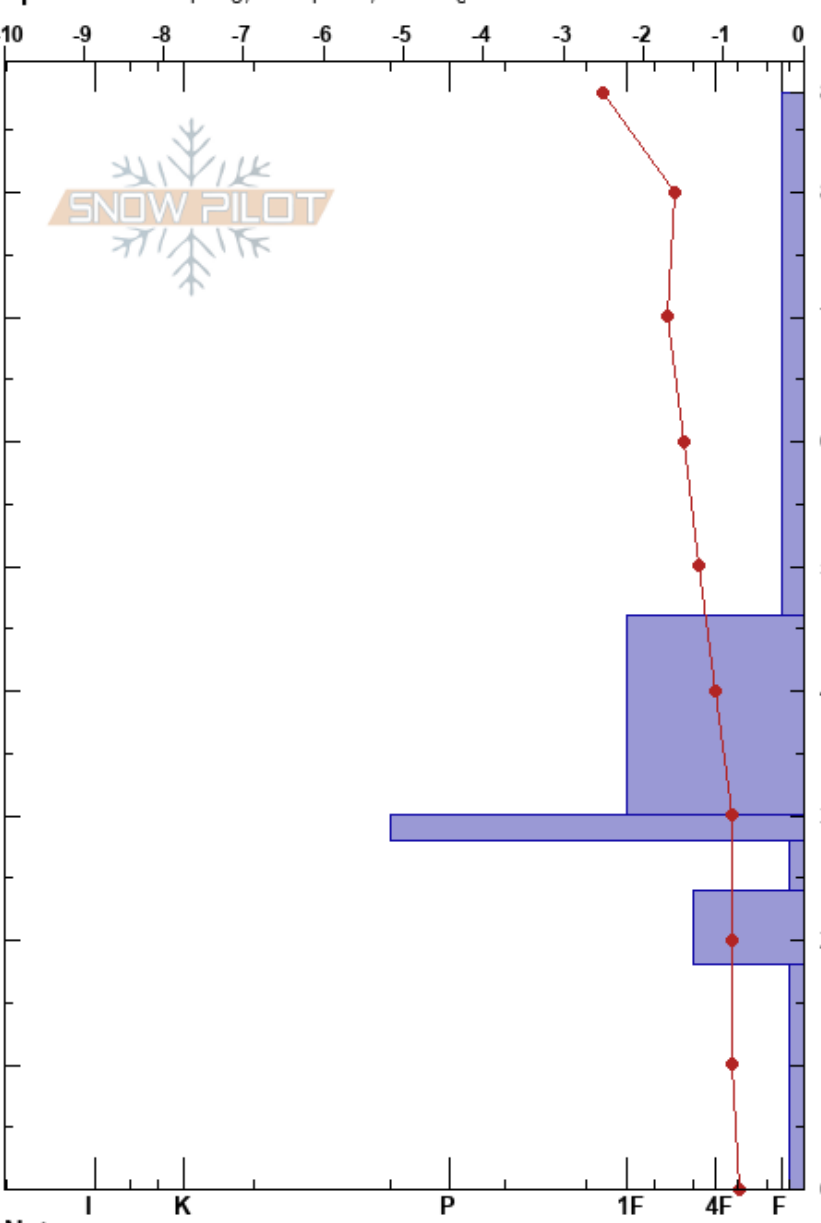

upper cutler nordic  
 Bighorn Range  
 WY  
 Elevation: 8349 ft  
 Aspect: NE  
 Specifics: Collapsing, widespread; Cracking

Adam Chemi  
 04/10/2024 - 2:35pm  
 Co-ord: 44.79053N, -107.43753W  
 Slope Angle: 20°  
 Wind Loading:

Stability:  
 Air Temperature: -1.3°C  
 Sky Cover: CLR  
 Precipitation: NO  
 Wind: NE Calm  
 HS:88  
 PF:35  
 PS: 15  
 28-24cm: Problematic layer

Form	Crystal		Moisture	$\rho$ kg/m <sup>3</sup>	Stability tests & Layer comments
	Size				
+		0.1			
•		0.3			
○		(0.1)			← ECTP18 @28cm
□		0.5			
		0.3			
Λ		1			← CT25, Q2 @14cm