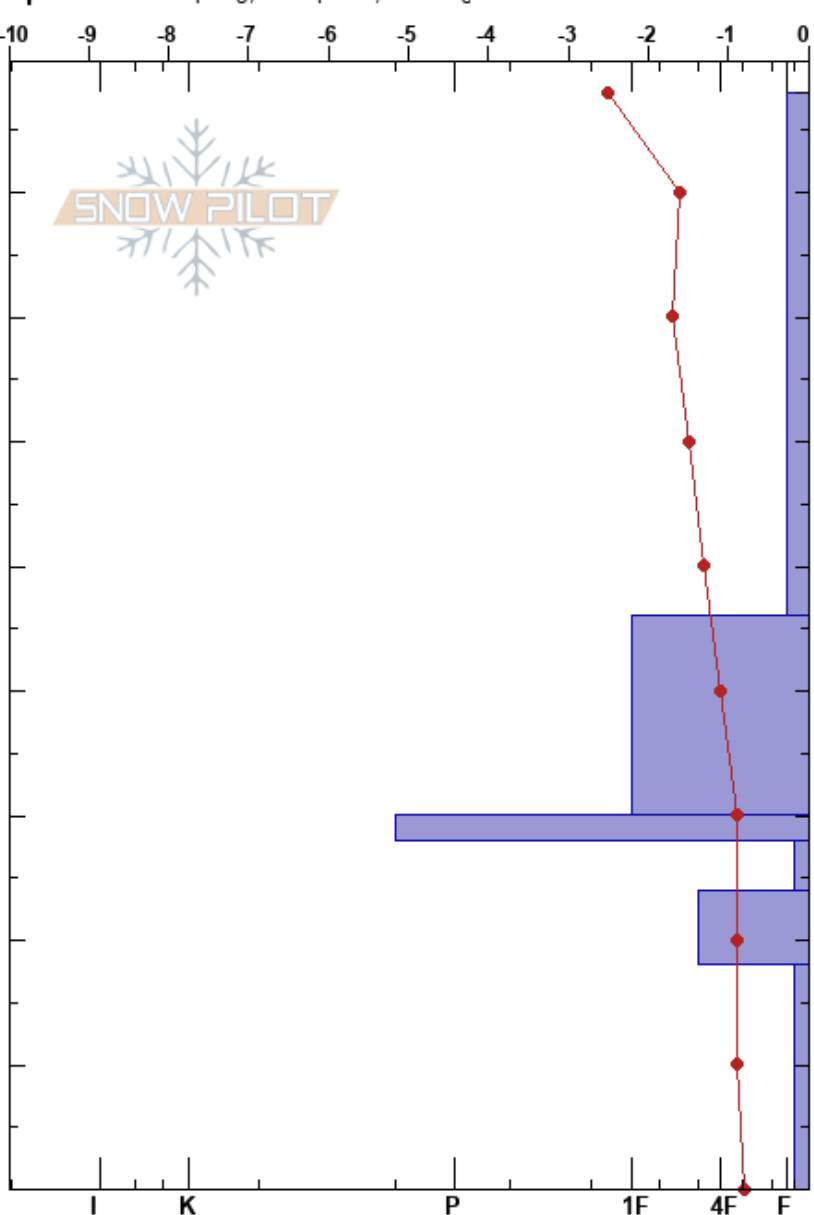

upper cutler nordic
 Bighorn Range
 WY
Elevation: 8349 ft
Aspect: NE
Specifics: Collapsing, widespread; Cracking

Adam Chemi
 04/10/2024 - 2:35pm
Co-ord: 44.79053N, -107.43753W
Slope Angle: 20°
Wind Loading:

Stability:
Air Temperature: -1.3°C
Sky Cover: CLR
Precipitation: NO
Wind: NE Calm

HS:88
PF:35
PS: 15
 28-24cm: Problematic layer

Form	Crystal Size	Moisture	ρ kg/m ³	Stability tests & Layer comments
+	0.1			
•	0.3			
○	(0.1)			← ECTP18 @28cm
□	0.5			
	0.3			
A	1			← CT25, Q2 @14cm